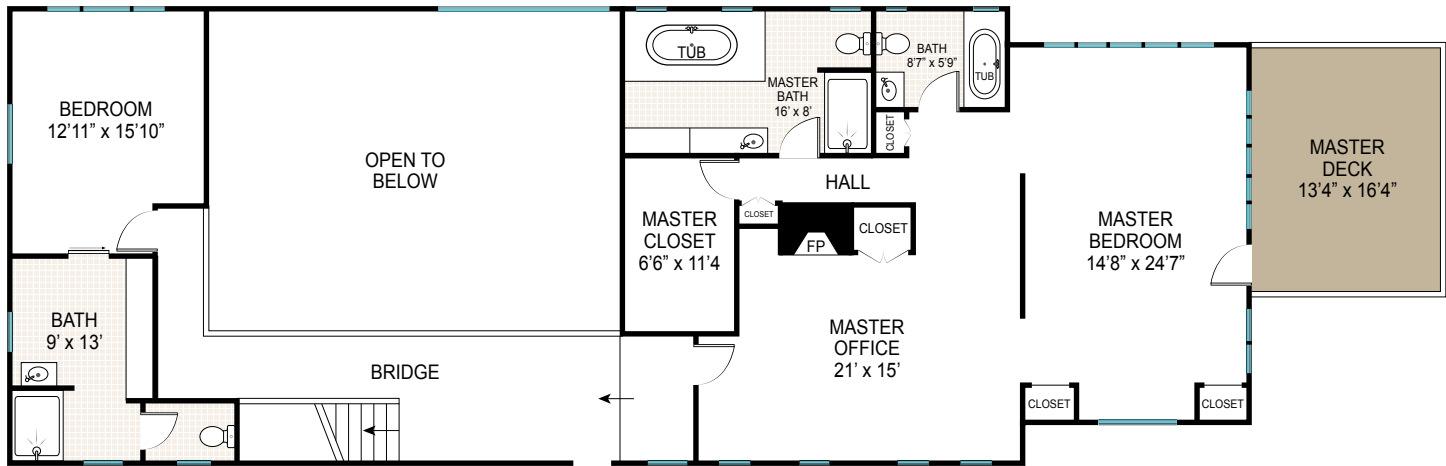

INT: 2454 ft²

EXT: 1413 ft²

Scale in feet. Indicative only. Dimensions are approximate. All information contained herein is gathered from sources we believe to be reliable. However, we cannot guarantee its accuracy and interested persons should rely on their own enquiries.

544 Hedges Lane, Sagaponack

CORCORAN
corcoran group real estate

MAIN HOUSE SECOND FLOOR

INT: 2280 ft²
EXT: 214 ft²

Scale in feet. Indicative only. Dimensions are approximate. All information contained herein is gathered from sources we believe to be reliable. However, we cannot guarantee its accuracy and interested persons should rely on their own enquiries.

GUEST HOUSE FIRST FLOOR

INT: 1665 ft²
EXT: 946 ft²

Scale in feet. Indicative only. Dimensions are approximate. All information contained herein is gathered from sources we believe to be reliable. However, we cannot guarantee its accuracy and interested persons should rely on their own enquiries.

GUEST HOUSE SECOND FLOOR

INT: 1275 ft²
 EXT: 247 ft²

Scale in feet. Indicative only. Dimensions are approximate. All information contained herein is gathered from sources we believe to be reliable. However, we cannot guarantee its accuracy and interested persons should rely on their own enquiries.