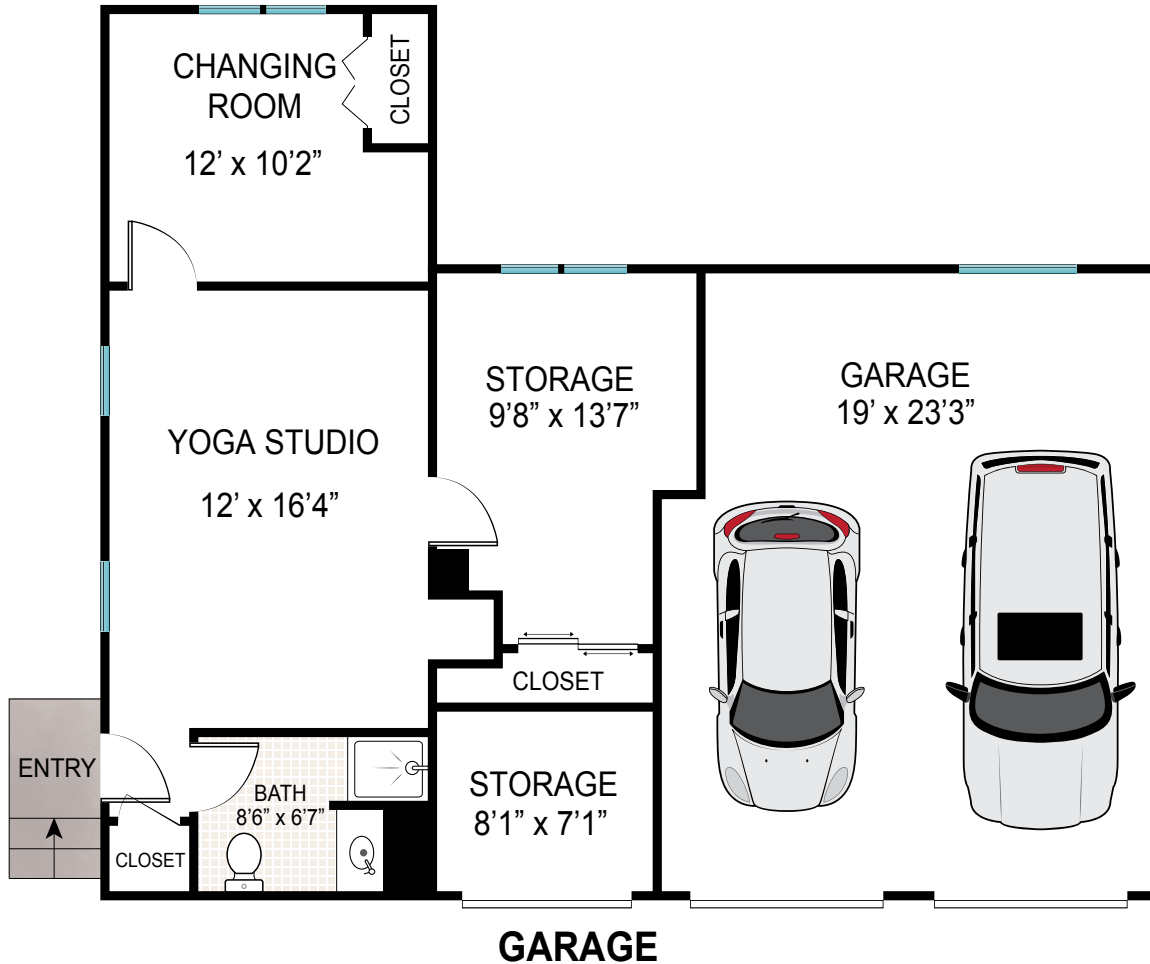

GUEST HOUSE FIRST FLOOR

INT: 1665 ft²
EXT: 946 ft²

Scale in feet. Indicative only. Dimensions are approximate. All information contained herein is gathered from sources we believe to be reliable. However, we cannot guarantee its accuracy and interested persons should rely on their own enquiries.

GUEST HOUSE SECOND FLOOR

INT: 1275 ft²
 EXT: 247 ft²

Scale in feet. Indicative only. Dimensions are approximate. All information contained herein is gathered from sources we believe to be reliable. However, we cannot guarantee its accuracy and interested persons should rely on their own enquiries.

GUEST HOUSE BASEMENT

INT: 1595 ft²

Scale in feet. Indicative only. Dimensions are approximate. All information contained herein is gathered from sources we believe to be reliable. However, we cannot guarantee its accuracy and interested persons should rely on their own enquiries.

INT: 1035 ft²
 EXT: 24 ft²

Scale in feet. Indicative only. Dimensions are approximate. All information contained herein is gathered from sources we believe to be reliable. However, we cannot guarantee its accuracy and interested persons should rely on their own enquiries.