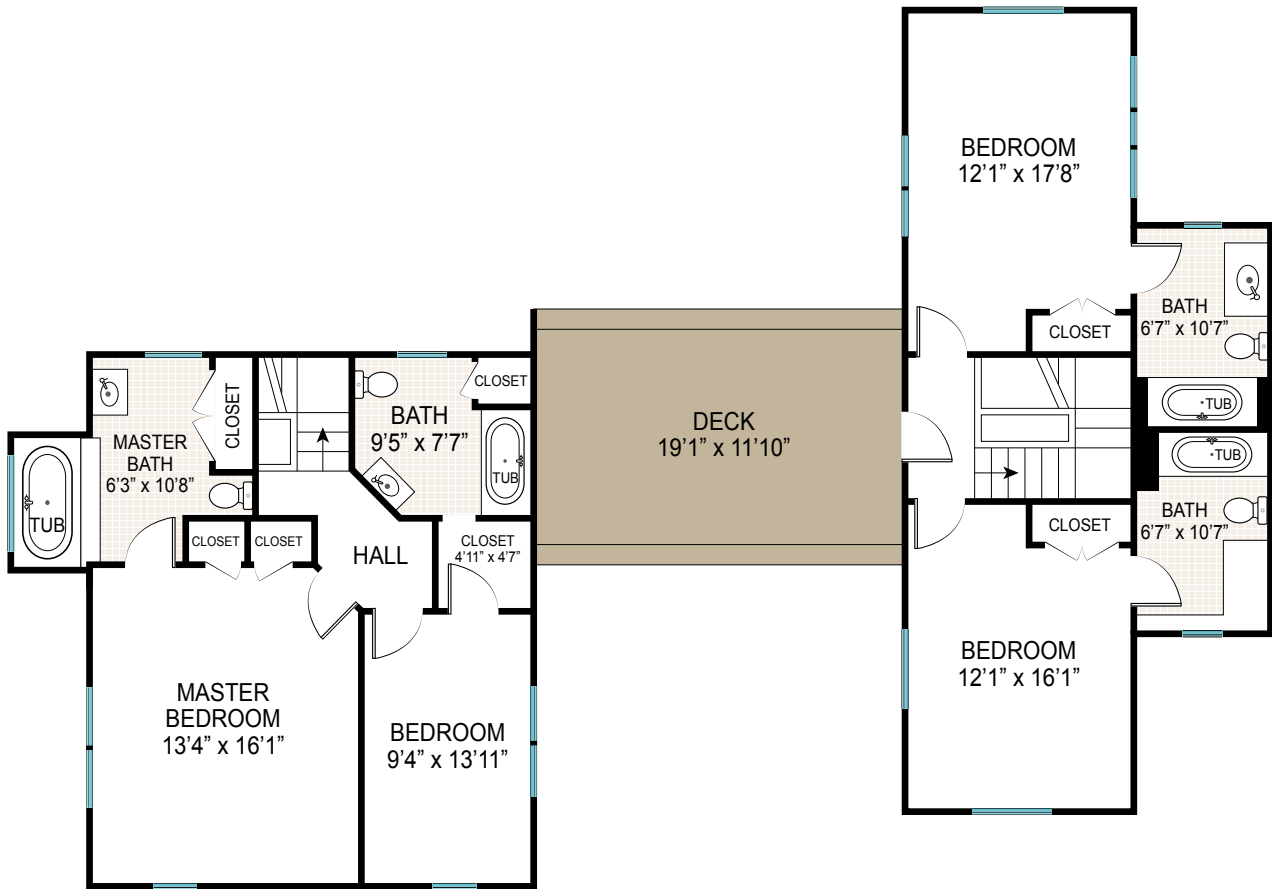

INT: 2454 ft²

EXT: 1413 ft²

Scale in feet. Indicative only. Dimensions are approximate. All information contained herein is gathered from sources we believe to be reliable. However, we cannot guarantee its accuracy and interested persons should rely on their own enquiries.

544 Hedges Lane, Sagaponack

CORCORAN
corcoran group real estate

MAIN HOUSE SECOND FLOOR

INT: 2280 ft²
EXT: 214 ft²

Scale in feet. Indicative only. Dimensions are approximate. All information contained herein is gathered from sources we believe to be reliable. However, we cannot guarantee its accuracy and interested persons should rely on their own enquiries.

GUEST HOUSE FIRST FLOOR

INT: 1665 ft²
EXT: 946 ft²

Scale in feet. Indicative only. Dimensions are approximate. All information contained herein is gathered from sources we believe to be reliable. However, we cannot guarantee its accuracy and interested persons should rely on their own enquiries.

GUEST HOUSE SECOND FLOOR

INT: 1275 ft²
 EXT: 247 ft²

Scale in feet. Indicative only. Dimensions are approximate. All information contained herein is gathered from sources we believe to be reliable. However, we cannot guarantee its accuracy and interested persons should rely on their own enquiries.