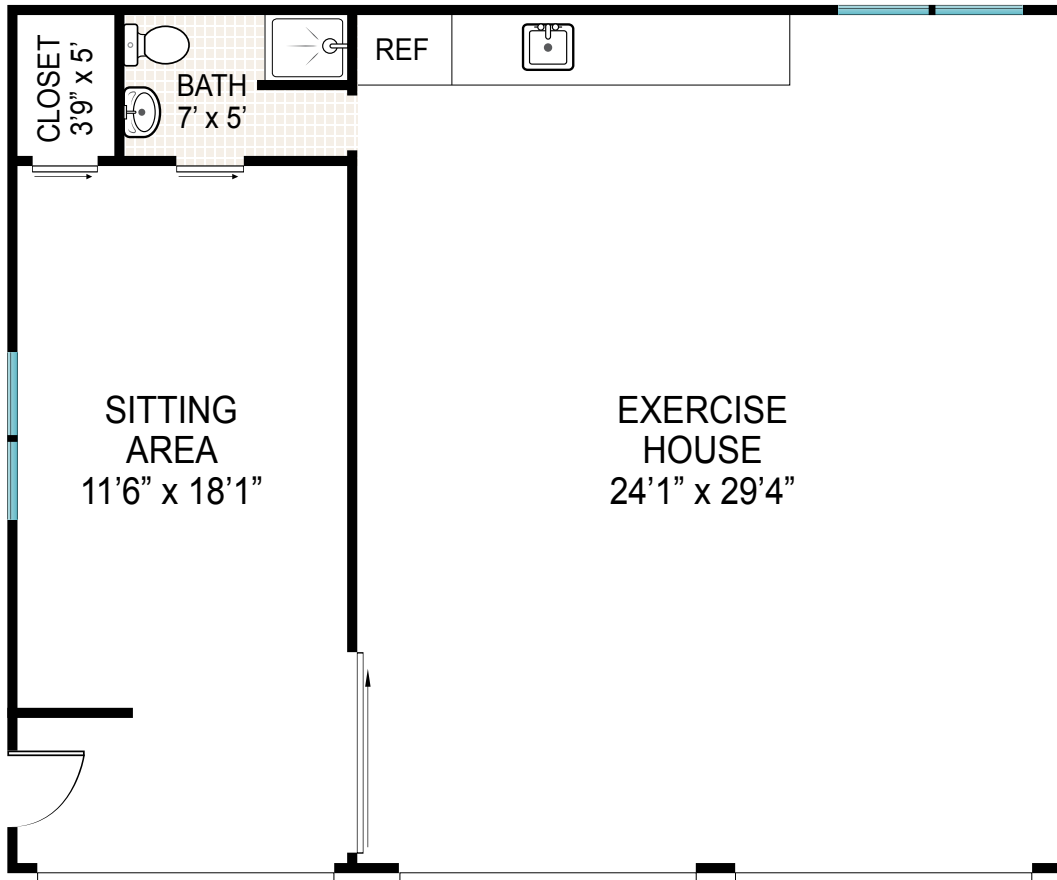

EXERCISE HOUSE

INT: 1047 ft²

Scale in feet. Indicative only. Dimensions are approximate. All information contained herein is gathered from sources we believe to be reliable. However, we cannot guarantee its accuracy and interested persons should rely on their own enquiries.