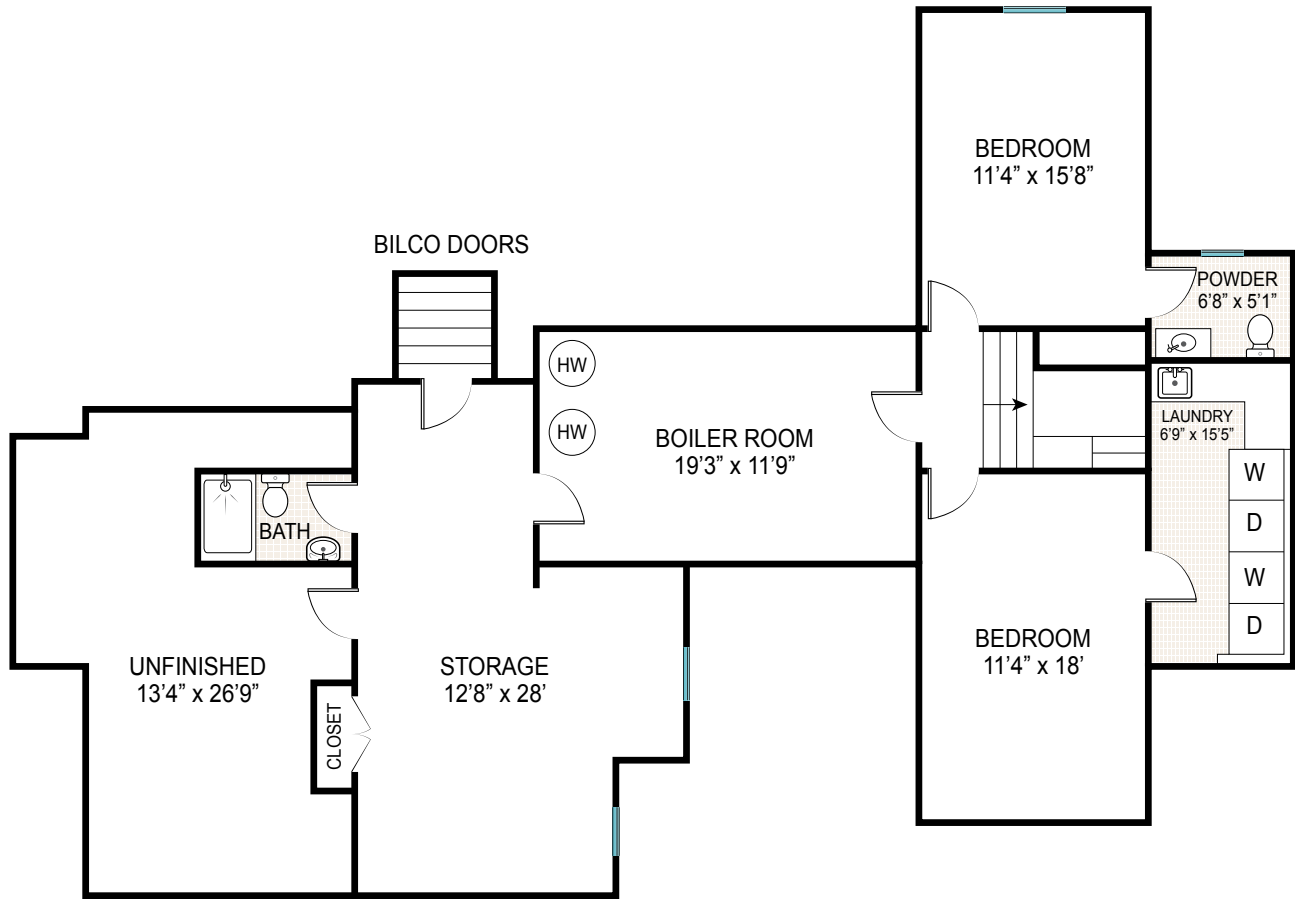

GUEST HOUSE FIRST FLOOR

INT: 1665 ft²
EXT: 946 ft²

Scale in feet. Indicative only. Dimensions are approximate. All information contained herein is gathered from sources we believe to be reliable. However, we cannot guarantee its accuracy and interested persons should rely on their own enquiries.

GUEST HOUSE SECOND FLOOR

INT: 1275 ft²
 EXT: 247 ft²

Scale in feet. Indicative only. Dimensions are approximate. All information contained herein is gathered from sources we believe to be reliable. However, we cannot guarantee its accuracy and interested persons should rely on their own enquiries.

GUEST HOUSE BASEMENT

INT: 1595 ft²

Scale in feet. Indicative only. Dimensions are approximate. All information contained herein is gathered from sources we believe to be reliable. However, we cannot guarantee its accuracy and interested persons should rely on their own enquiries.

INT: 1035 ft²
 EXT: 24 ft²

Scale in feet. Indicative only. Dimensions are approximate. All information contained herein is gathered from sources we believe to be reliable. However, we cannot guarantee its accuracy and interested persons should rely on their own enquiries.