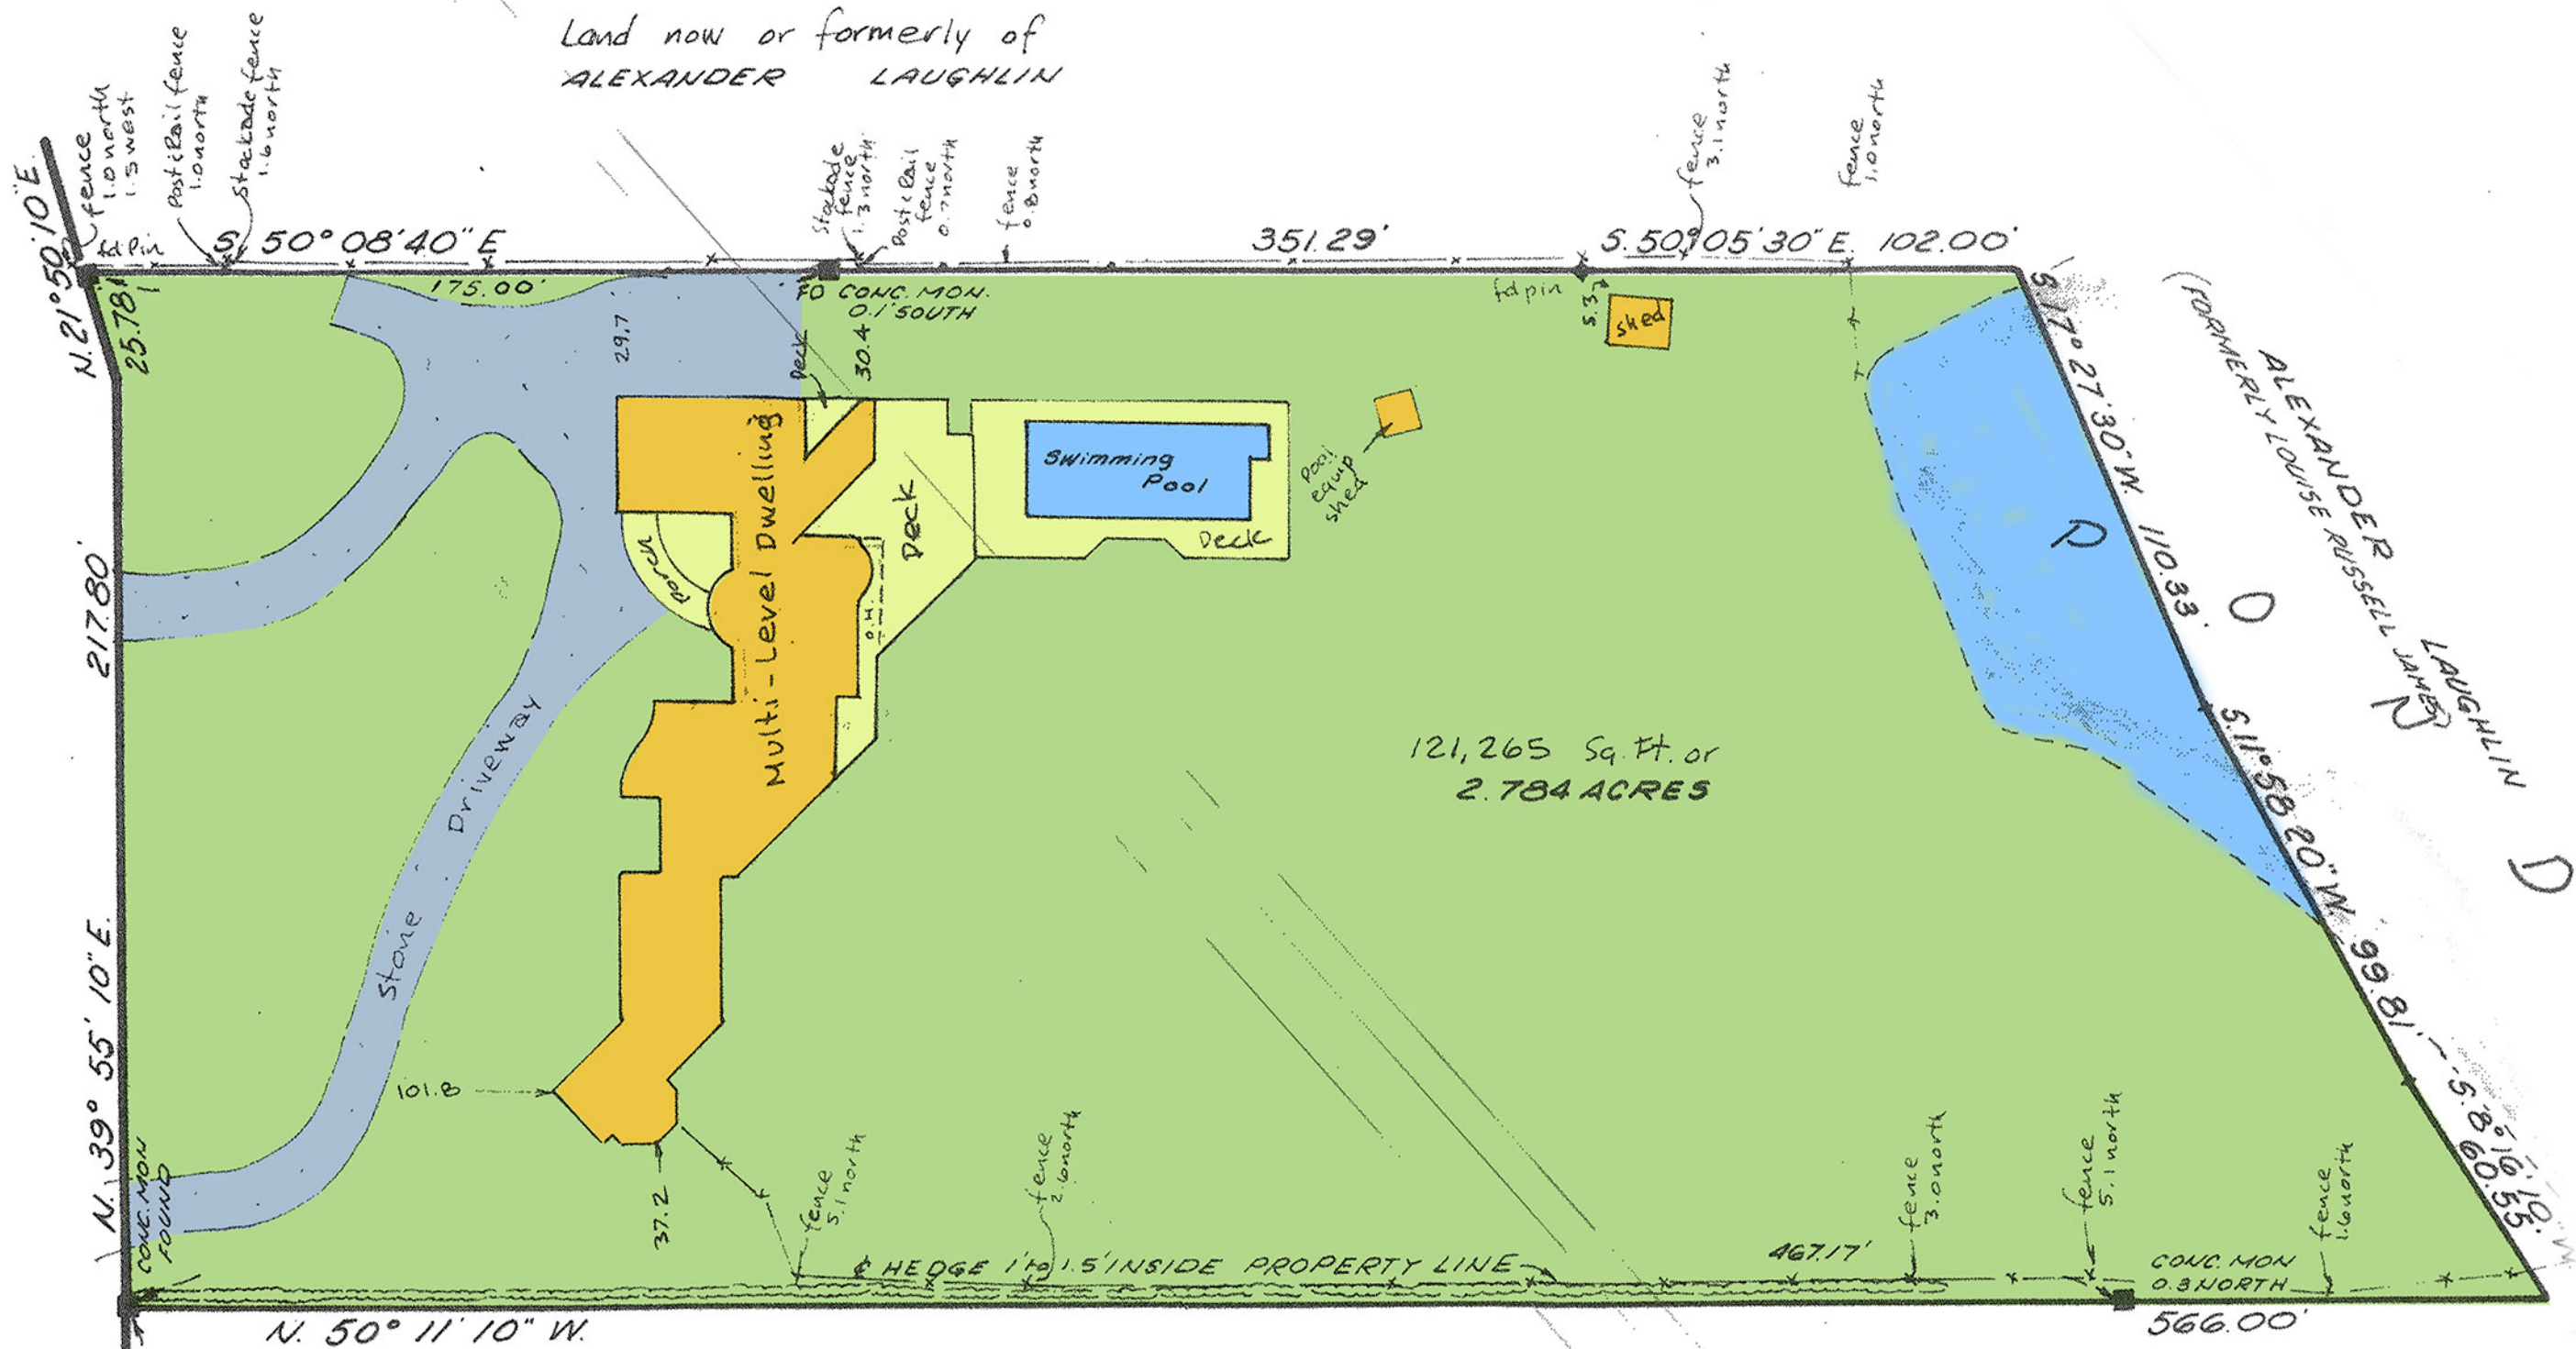

OCEAN AVENUE

Land now or formerly of  
ALEXANDER LAUGHLIN

121,265 Sq. Ft. or  
2.784 ACRES

Land now or formerly of  
MRS. LION GARDINER

October 9, 1996  
BRIDGE CO.  
LAND PLANNERS