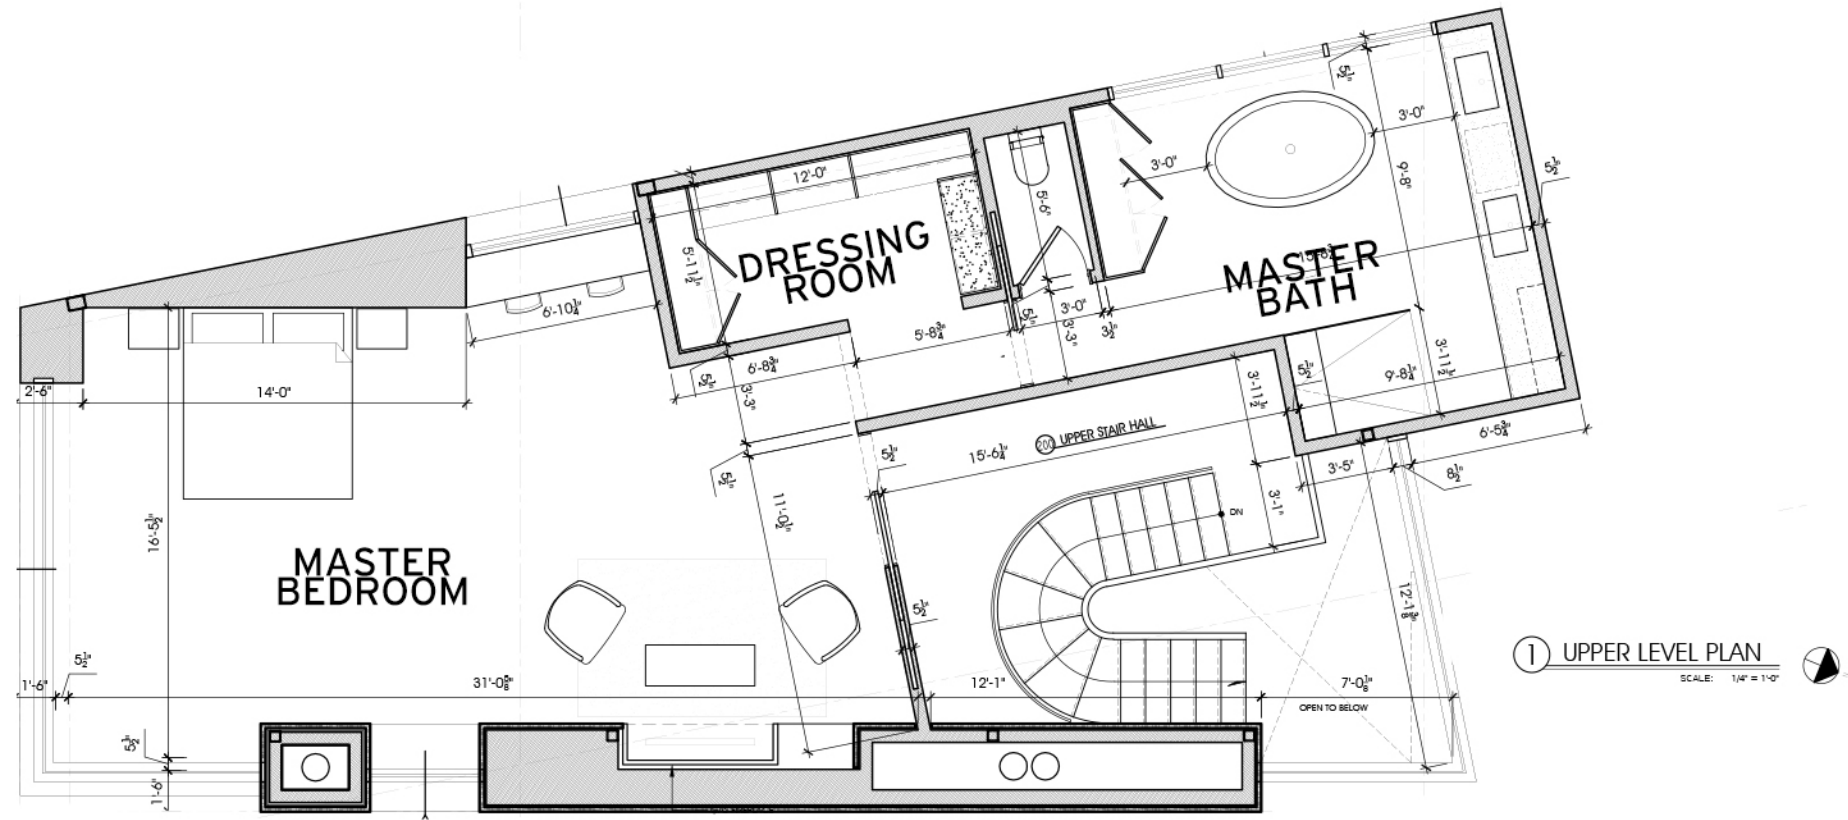

① MAIN LEVEL PLAN  
SCALE: 1/4" = 1'-0"

① UPPER LEVEL PLAN

SCALE: 1/4" = 1'-0"

① POOL HOUSE PLAN

SCALE: 1/4" = 1'-0"