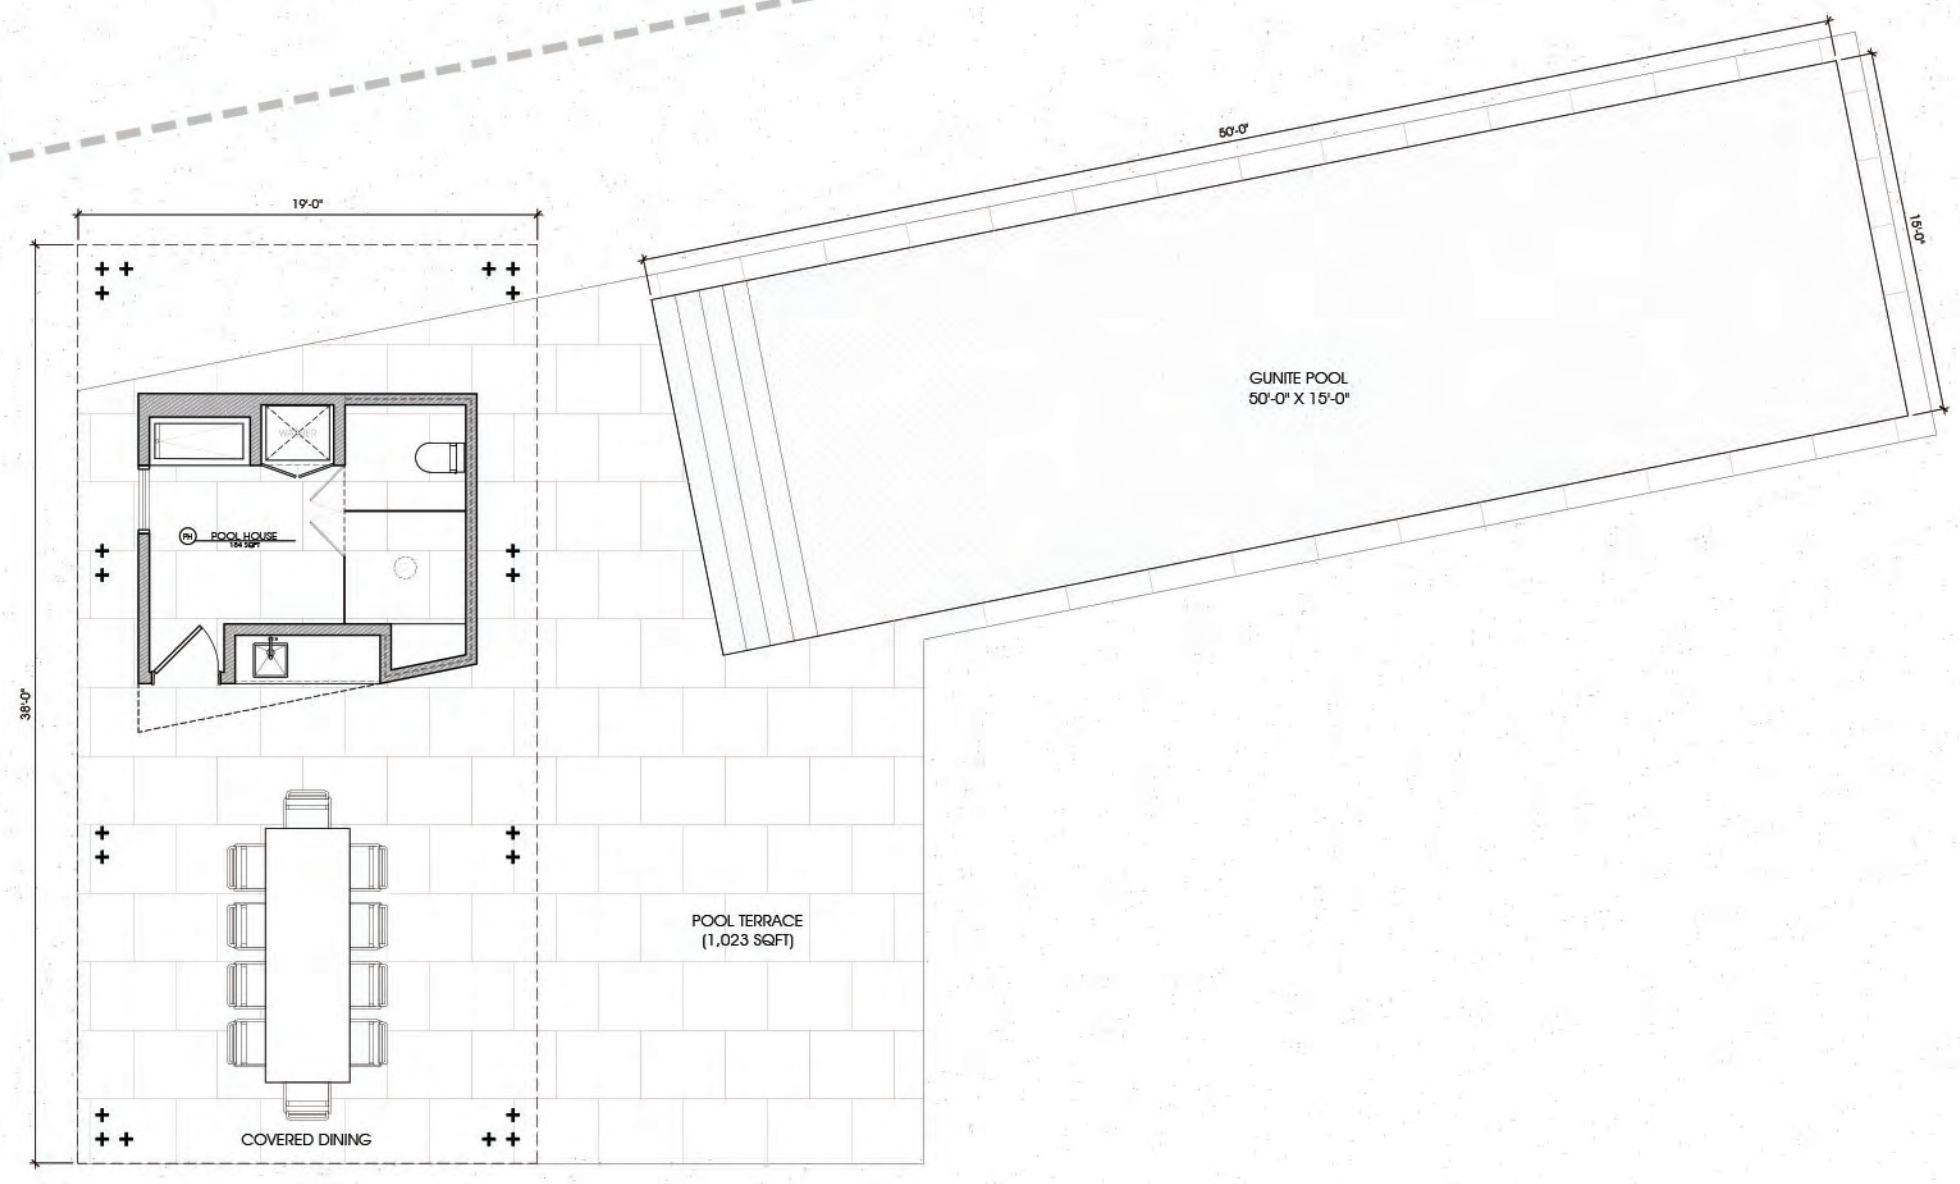

① MAIN LEVEL PLAN  
SCALE: 1/4" = 1'-0"

① UPPER LEVEL PLAN

SCALE: 1/4" = 1'-0"

① POOL HOUSE PLAN

SCALE: 1/4" = 1'-0"