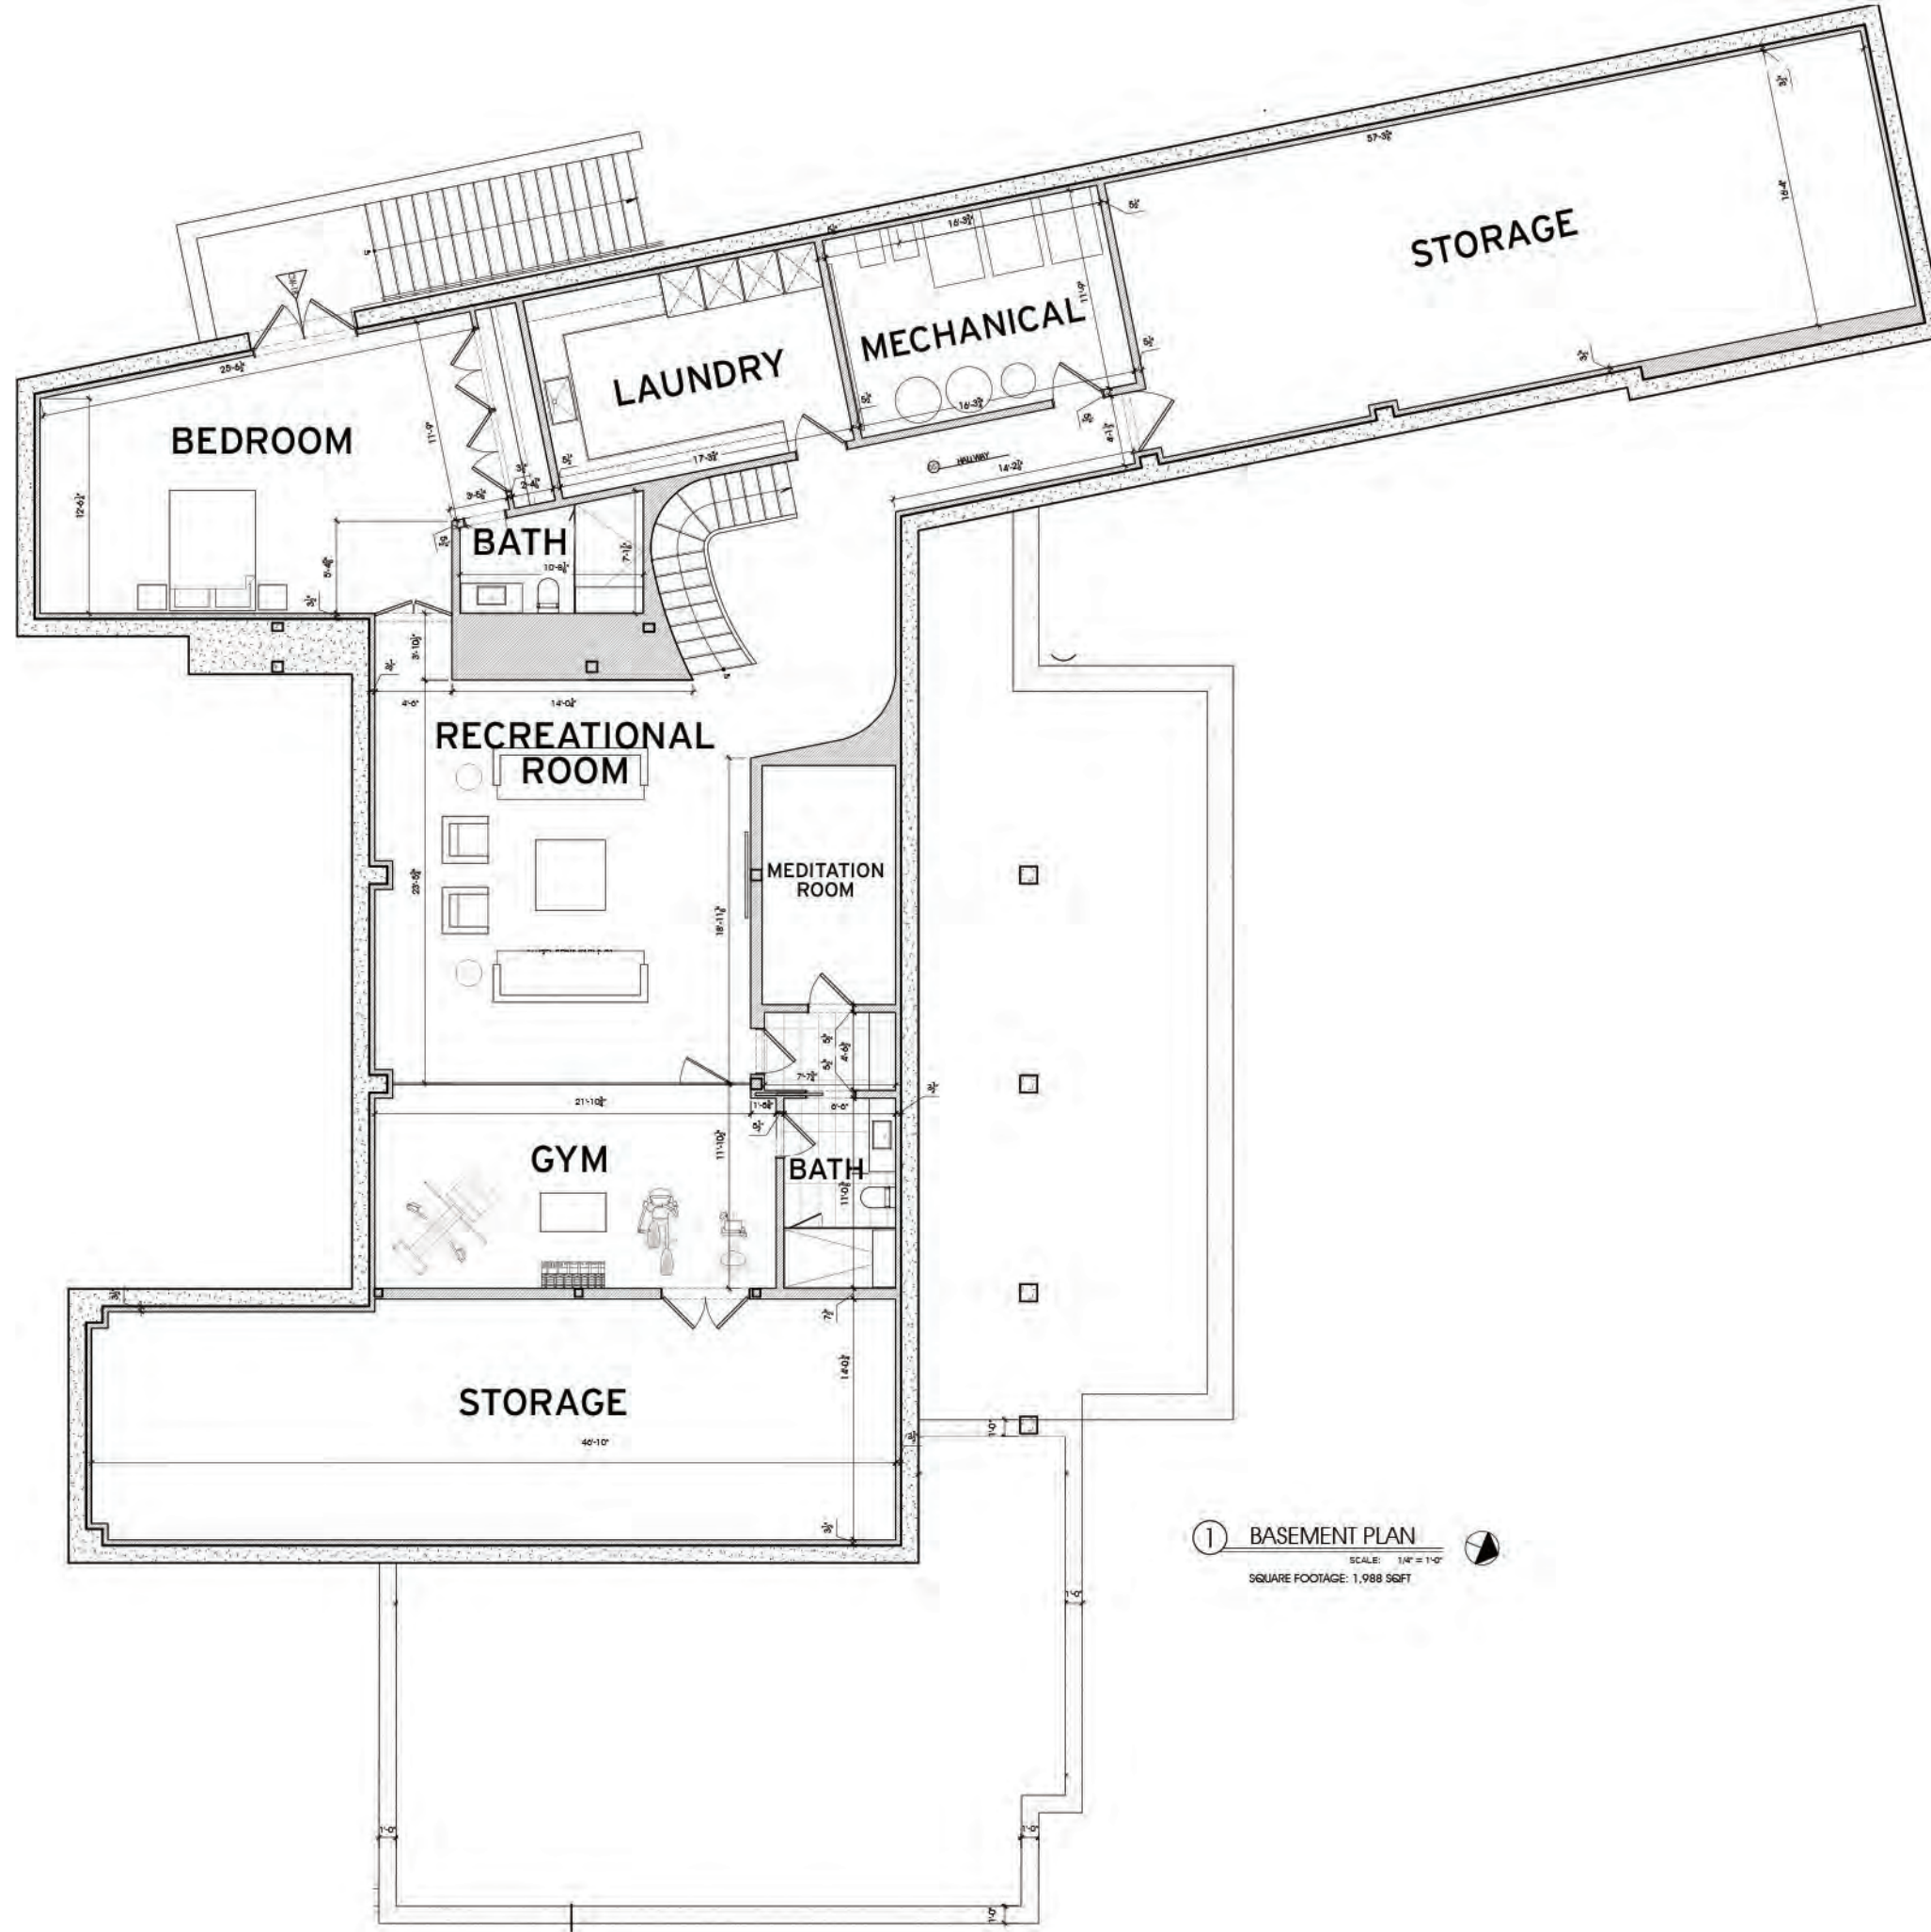

① MAIN LEVEL PLAN  
SCALE: 1/4" = 1'-0"

① UPPER LEVEL PLAN

SCALE: 1/4" = 1'-0"

① POOL HOUSE PLAN

SCALE: 1/4" = 1'-0"