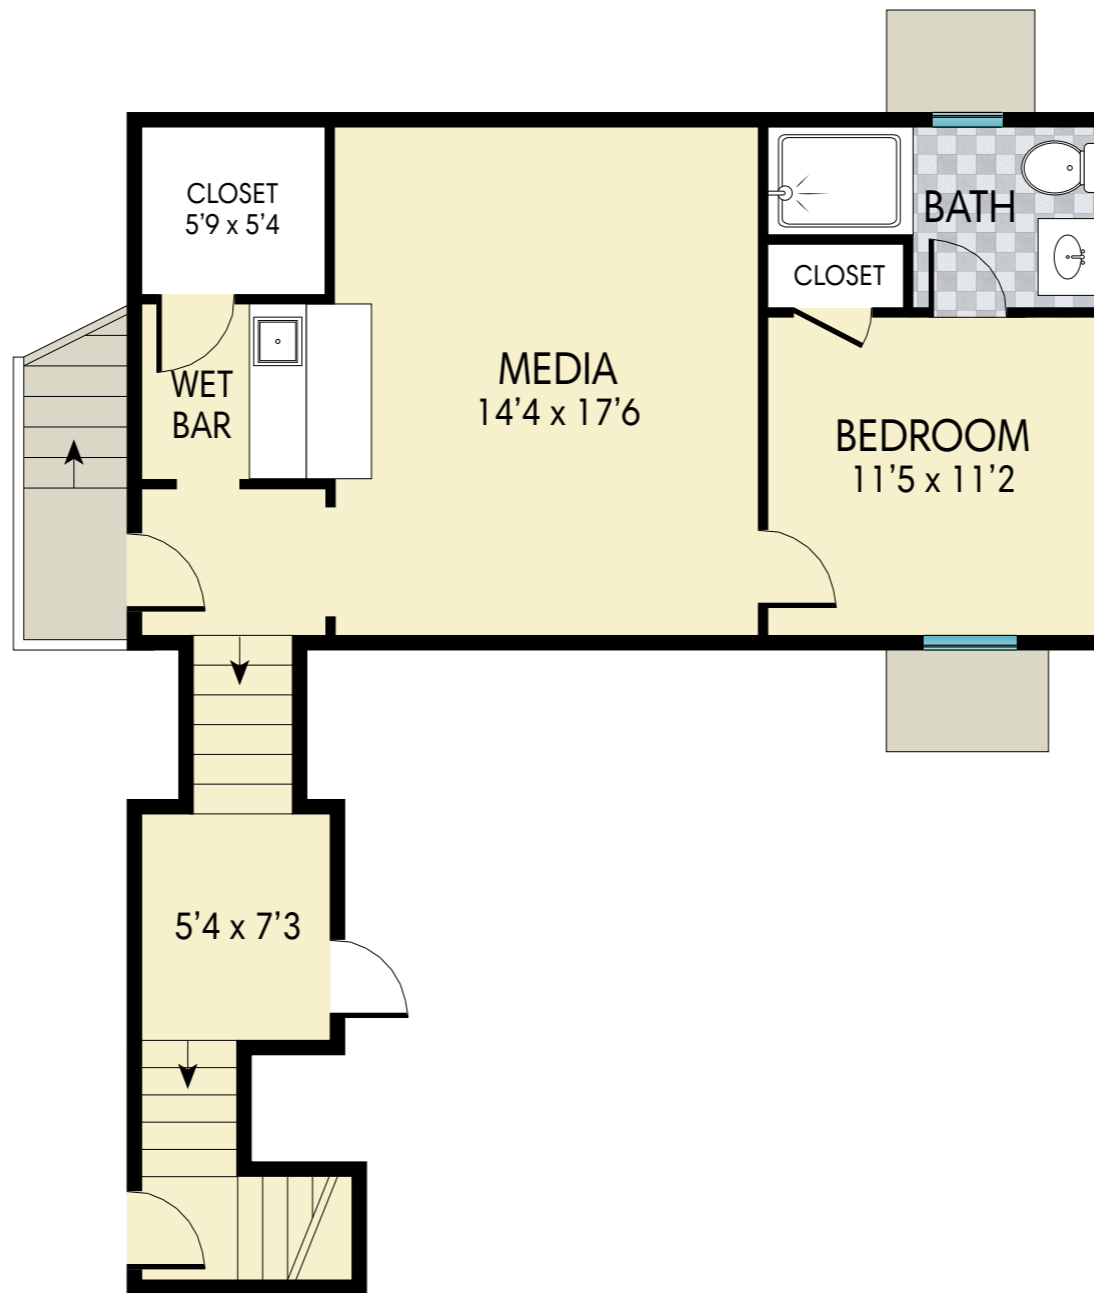

INT: 1540 FT²
EXT: 746 FT²

Plans shown are for presentation purposes only and are not part of any legal document or title. They subject to errors, omissions, inaccuracies and should not be used as a sole and accurate reference. Interested parties should make their own inquiries using independent sources.

31 Meeting House Lane, Amagansett

SECOND FLOOR

INT: 1383 FT²

Plans shown are for presentation purposes only and are not part of any legal document or title. They subject to errors, omissions, inaccuracies and should not be used as a sole and accurate reference. Interested parties should make their own inquiries using independent sources.

31 Meeting House Lane, Amagansett

LOWER FLOOR

INT: 707 FT²
EXT: 732 FT²

Plans shown are for presentation purposes only and are not part of any legal document or title. They subject to errors, omissions, inaccuracies and should not be used as a sole and accurate reference. Interested parties should make their own inquiries using independent sources.

31 Meeting House Lane, Amagansett

GUEST HOUSE

INT: 175 FT²
EXT: 202 FT²

Plans shown are for presentation purposes only and are not part of any legal document or title. They subject to errors, omissions, inaccuracies and should not be used as a sole and accurate reference. Interested parties should make their own inquiries using independent sources.