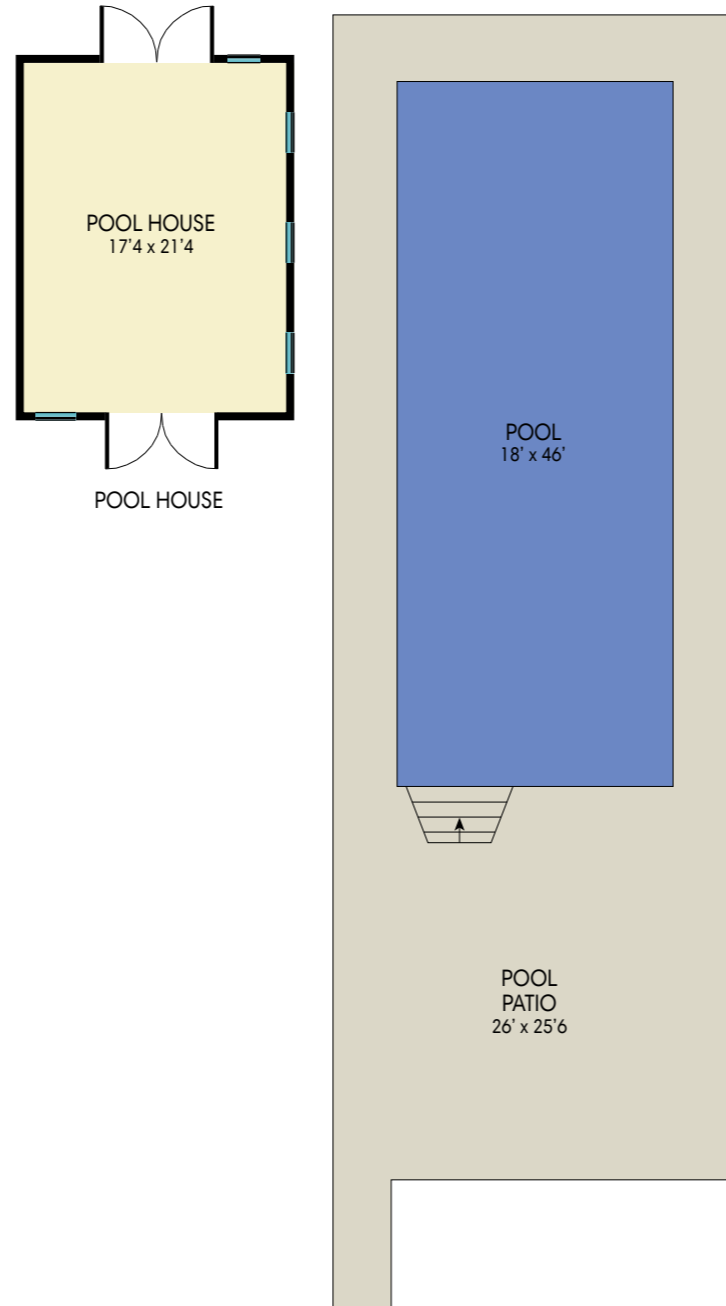

INT: 1540 FT²
EXT: 746 FT²

Plans shown are for presentation purposes only and are not part of any legal document or title. They subject to errors, omissions, inaccuracies and should not be used as a sole and accurate reference. Interested parties should make their own inquiries using independent sources.

31 Meeting House Lane, Amagansett

LOWER FLOOR

INT: 707 FT²
EXT: 732 FT²

Plans shown are for presentation purposes only and are not part of any legal document or title. They subject to errors, omissions, inaccuracies and should not be used as a sole and accurate reference. Interested parties should make their own inquiries using independent sources.

31 Meeting House Lane, Amagansett

GUEST HOUSE

INT: 175 FT²
EXT: 202 FT²

Plans shown are for presentation purposes only and are not part of any legal document or title. They subject to errors, omissions, inaccuracies and should not be used as a sole and accurate reference. Interested parties should make their own inquiries using independent sources.

31 Meeting House Lane, Amagansett

INT: 406 FT²
EXT: 2025 FT²

Plans shown are for presentation purposes only and are not part of any legal document or title. They subject to errors, omissions, inaccuracies and should not be used as a sole and accurate reference. Interested parties should make their own inquiries using independent sources.