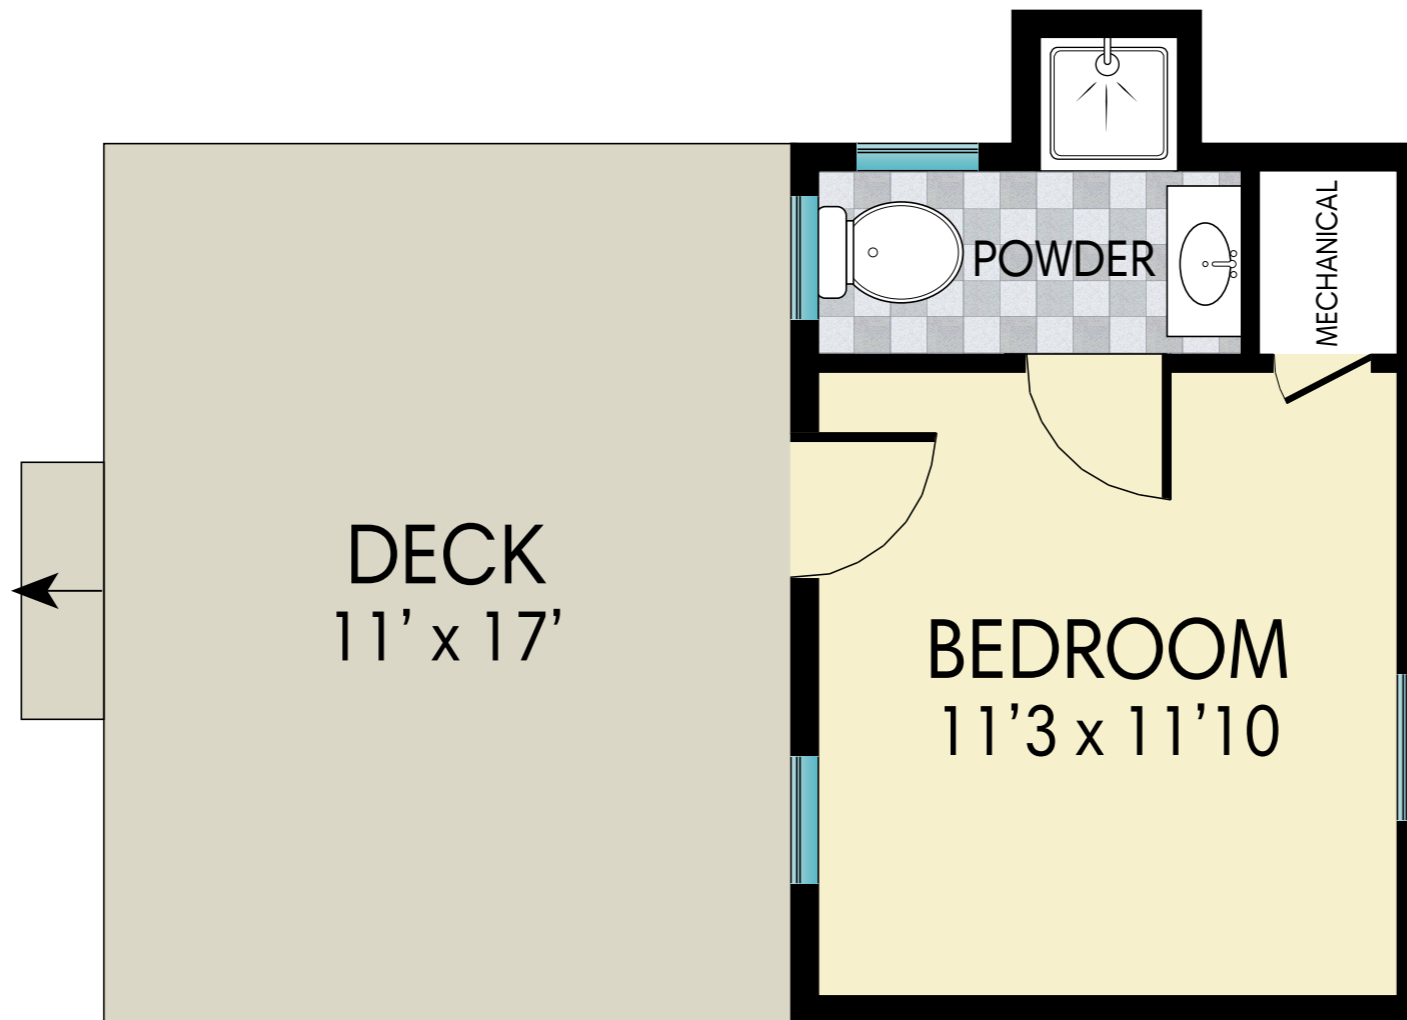

INT: 1540 FT²
EXT: 746 FT²

Plans shown are for presentation purposes only and are not part of any legal document or title. They subject to errors, omissions, inaccuracies and should not be used as a sole and accurate reference. Interested parties should make their own inquiries using independent sources.

31 Meeting House Lane, Amagansett

SECOND FLOOR

INT: 1383 FT²

Plans shown are for presentation purposes only and are not part of any legal document or title. They subject to errors, omissions, inaccuracies and should not be used as a sole and accurate reference. Interested parties should make their own inquiries using independent sources.

31 Meeting House Lane, Amagansett

LOWER FLOOR

INT: 707 FT²
EXT: 732 FT²

Plans shown are for presentation purposes only and are not part of any legal document or title. They subject to errors, omissions, inaccuracies and should not be used as a sole and accurate reference. Interested parties should make their own inquiries using independent sources.

31 Meeting House Lane, Amagansett

GUEST HOUSE

INT: 175 FT²
EXT: 202 FT²

Plans shown are for presentation purposes only and are not part of any legal document or title. They subject to errors, omissions, inaccuracies and should not be used as a sole and accurate reference. Interested parties should make their own inquiries using independent sources.