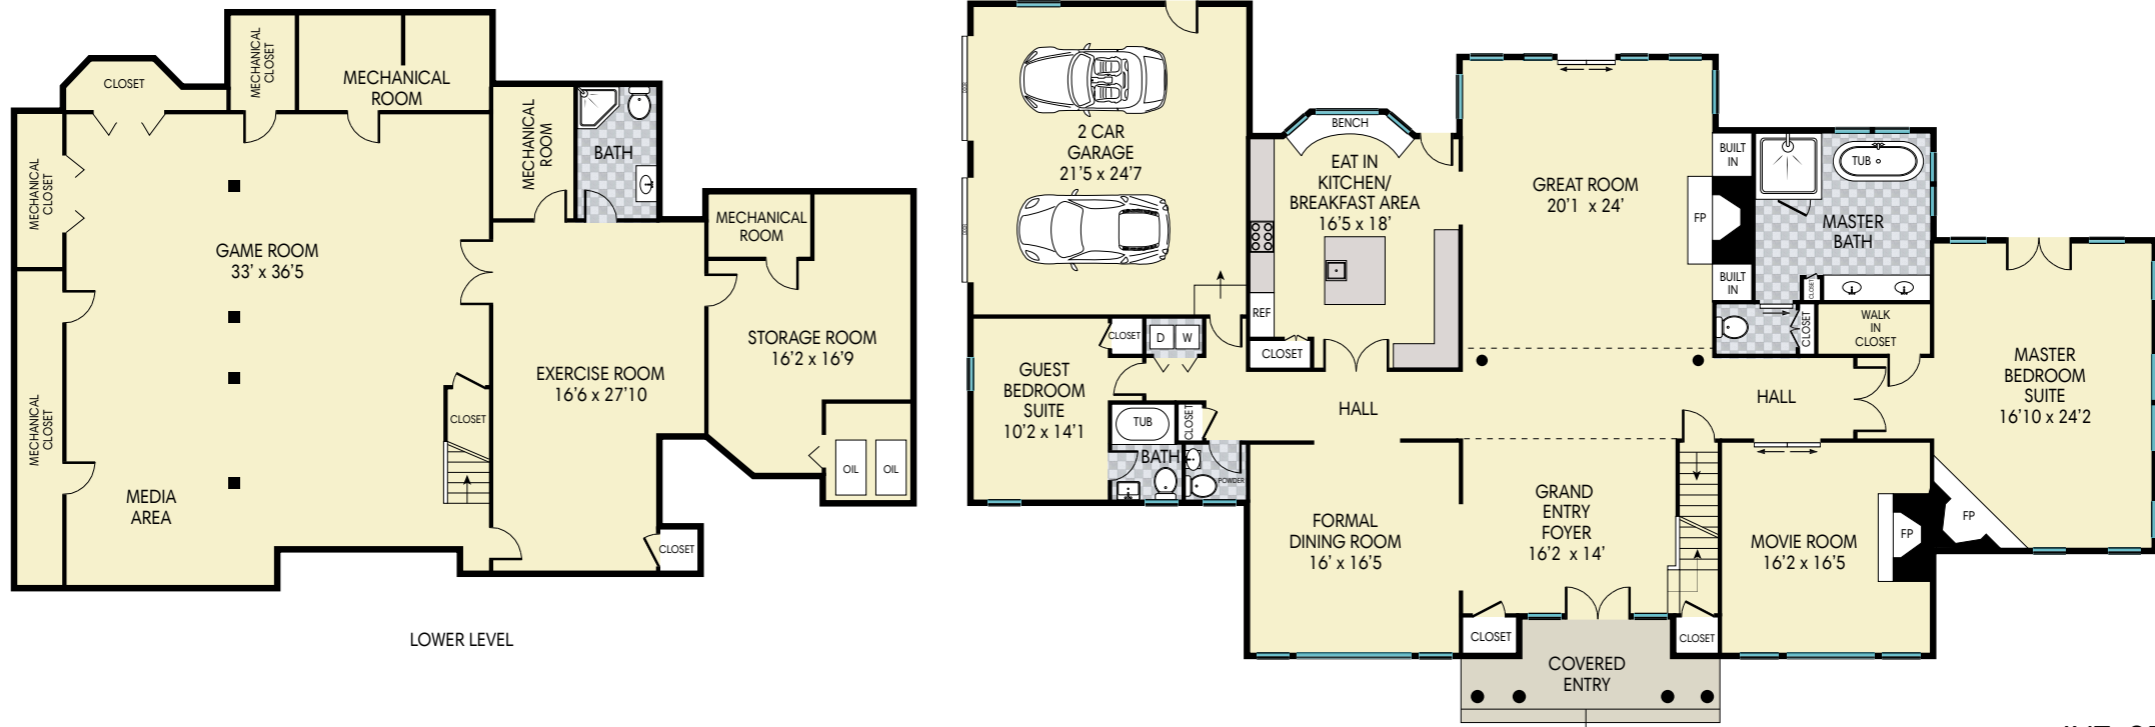

SECOND FLOOR

FIRST FLOOR

INT: 8783 FT<sup>2</sup>  
EXT: 150 FT<sup>2</sup>

Plans shown are for presentation purposes only and are not part of any legal document or title. They subject to errors, omissions, inaccuracies and should not be used as a sole and accurate reference. Interested parties should make their own inquiries using independent sources.

10 Eileens Path, East Hampton