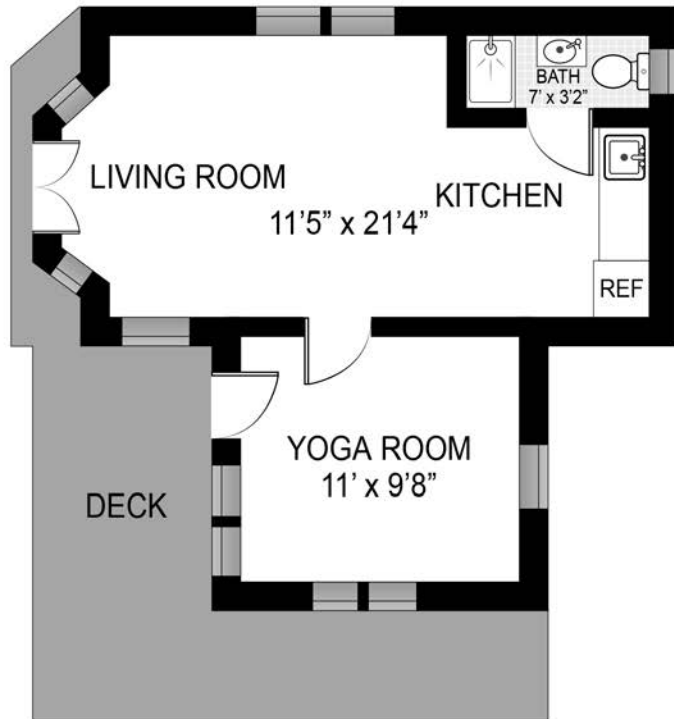

FIRST FLOOR

INT: 3482 ft²
EXT: 817 ft²

Scale in feet. Indicative only. Dimensions are approximate. All information contained herein is gathered from sources we believe to be reliable. However, we cannot guarantee its accuracy and interested persons should re/ly on their own inquiries.

37 Westminster Road, Watermill

SECOND FLOOR

INT: 3040 ft²
EXT: 841 ft²

Scale in feet. Indicative only. Dimensions are approximate. All information contained herein is gathered from sources we believe to be reliable. However, we cannot guarantee its accuracy and interested persons should re/ly on their own inquiries.

37 Westminster Road, Waterville

POOL HOUSE

INT: 369 ft²
EXT: 168 ft²

Scale in feet. Indicative only. Dimensions are approximate. All information contained herein is gathered from sources we believe to be reliable. However, we cannot guarantee its accuracy and interested persons should rely on their own inquiries.