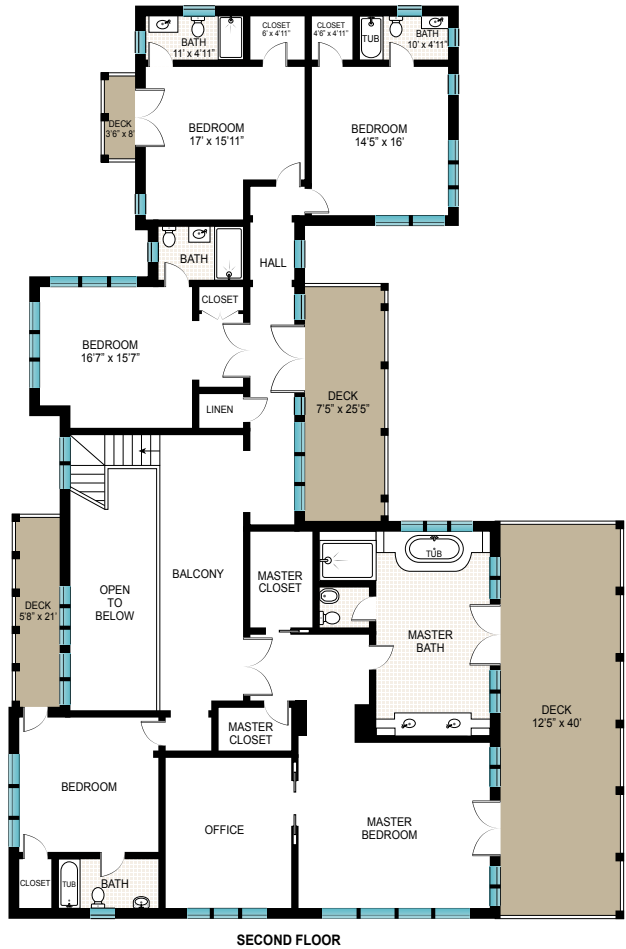

FIRST FLOOR

INT: 3482 ft²
EXT: 817 ft²

Scale in feet. Indicative only. Dimensions are approximate. All information contained herein is gathered from sources we believe to be reliable. However, we cannot guarantee its accuracy and interested persons should re/ly on their own inquiries.

37 Westminster Road, Watermill

SECOND FLOOR

INT: 3040 ft²
EXT: 841 ft²

Scale in feet. Indicative only. Dimensions are approximate. All information contained herein is gathered from sources we believe to be reliable. However, we cannot guarantee its accuracy and interested persons should re/ly on their own inquiries.

37 Westminster Road, Waterville

POOL HOUSE

INT: 369 ft²
EXT: 168 ft²

Scale in feet. Indicative only. Dimensions are approximate. All information contained herein is gathered from sources we believe to be reliable. However, we cannot guarantee its accuracy and interested persons should rely on their own inquiries.