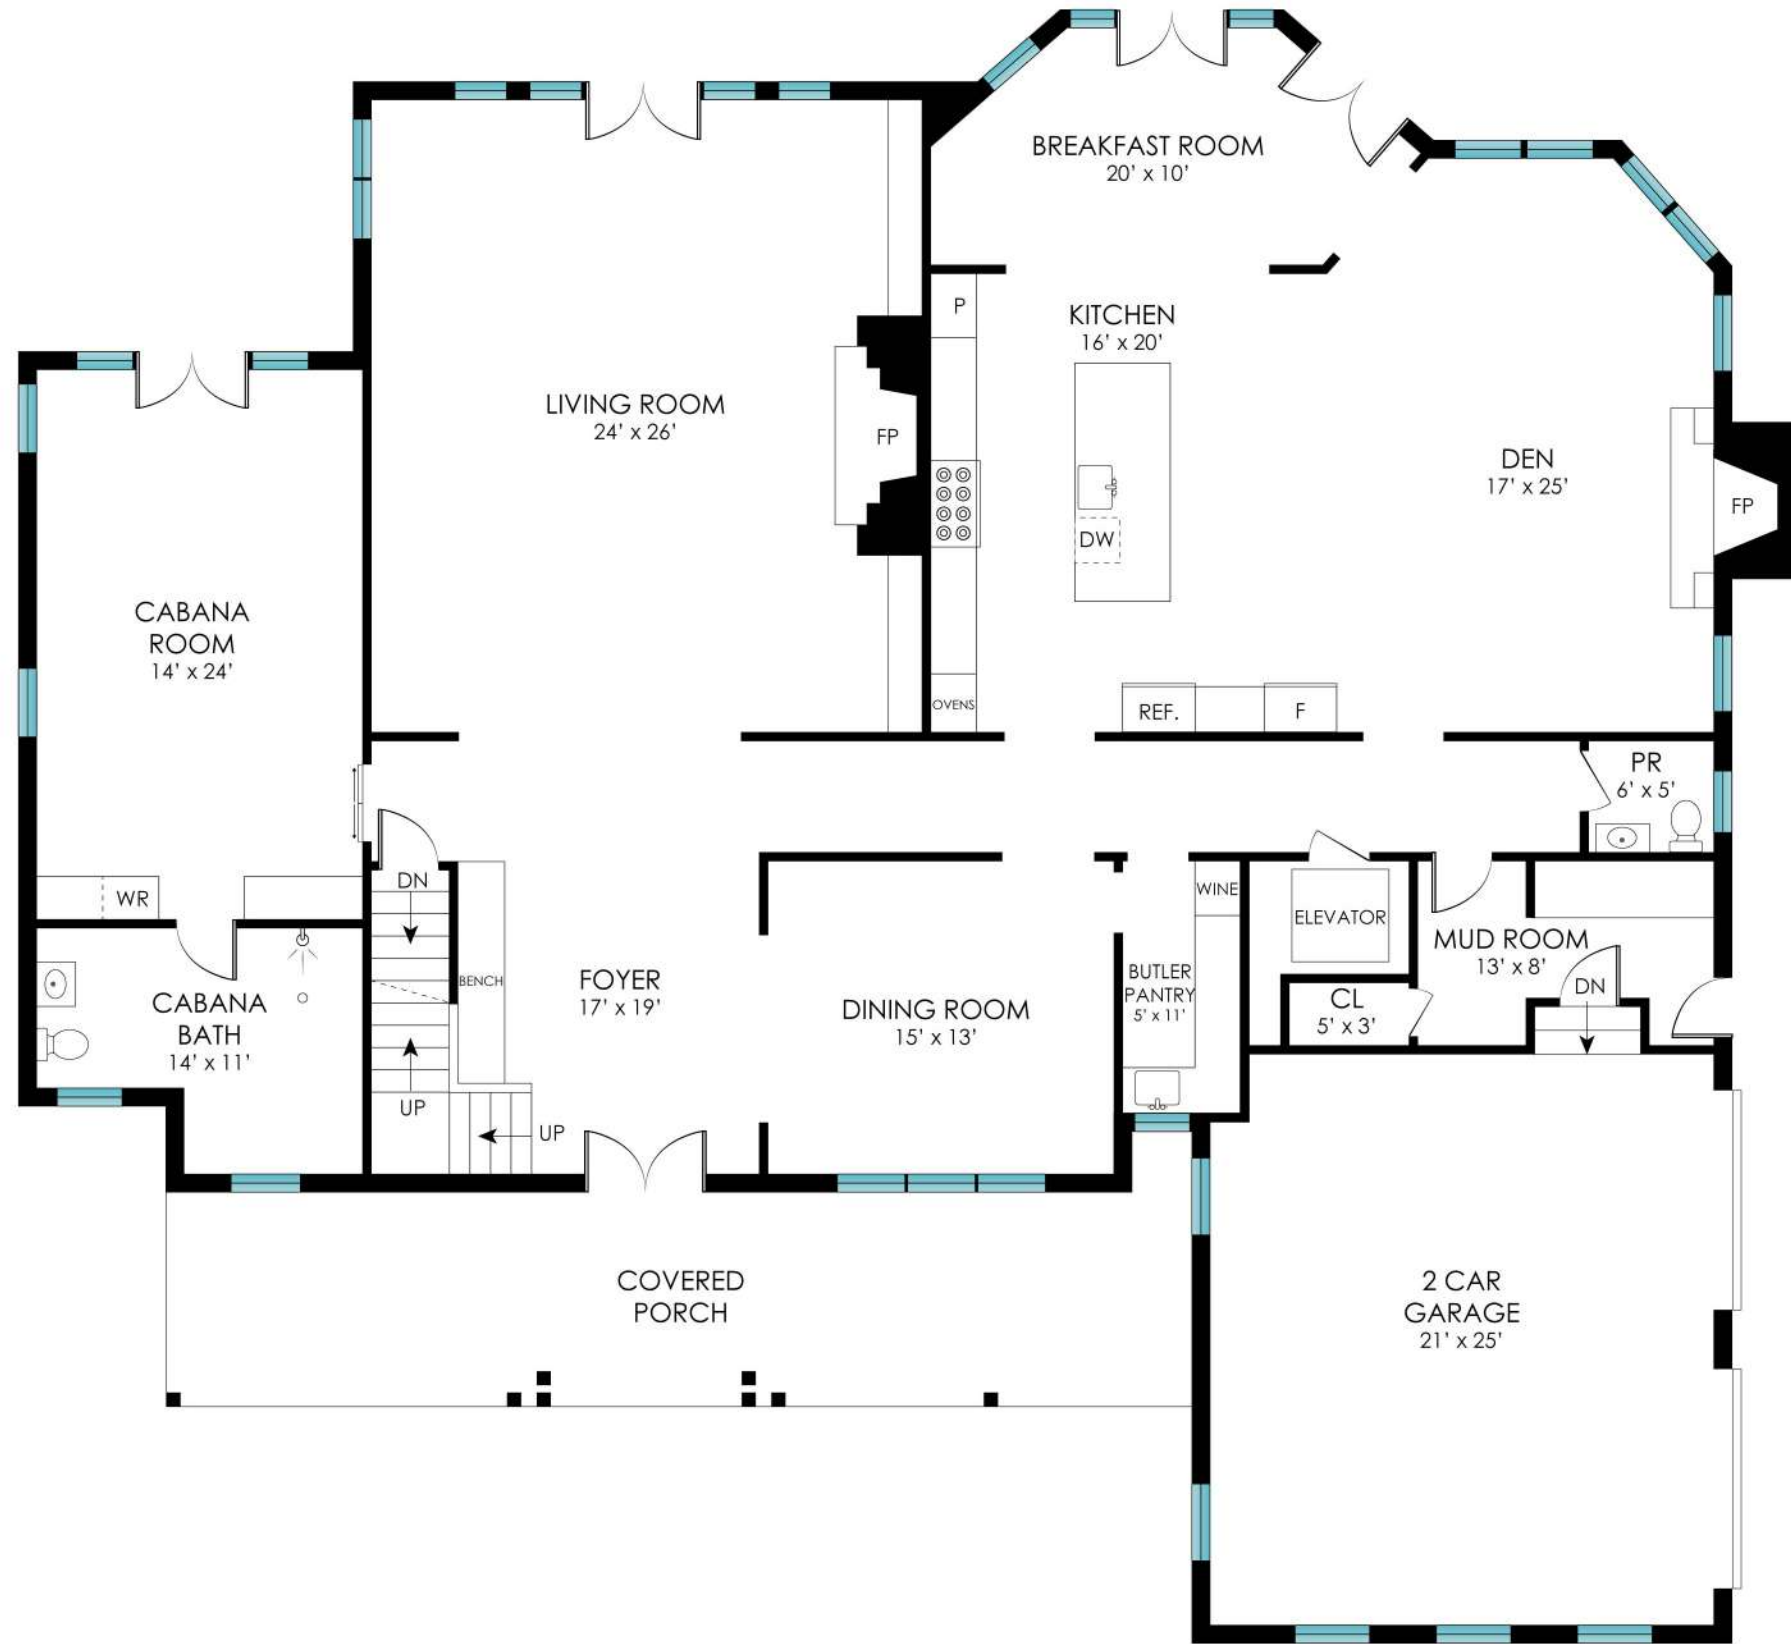

1729 DEERFIELD ROAD  
WATER MILL, NY

*corcoran*

1ST FLOOR

1ST FLOOR - 2890 SF  
GARAGE - 550 SF

1729 DEERFIELD ROAD  
WATER MILL, NY

*corcoran*

2ND FLOOR

2ND FLOOR - 3280 SF

1729 DEERFIELD ROAD  
WATER MILL, NY

*corcoran*

LOWER LEVEL

LOWER LEVEL - 2275 SF