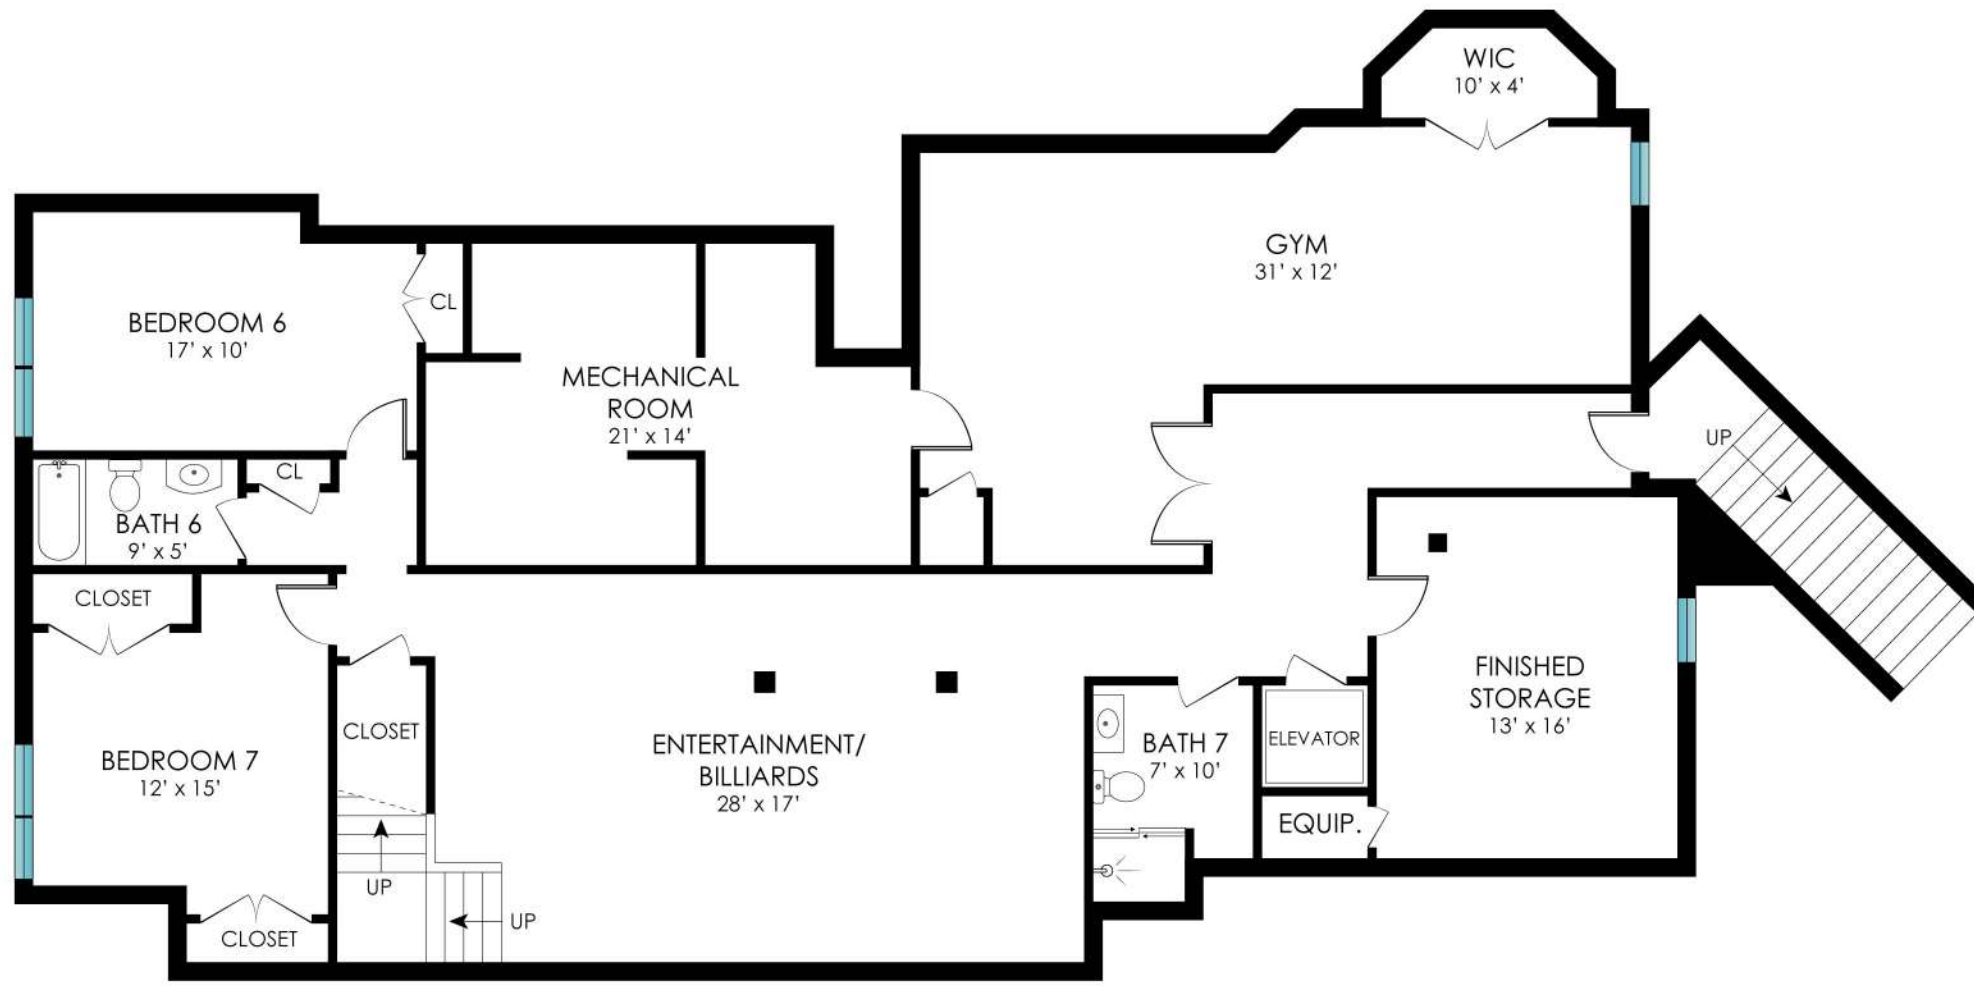

1729 DEERFIELD ROAD  
WATER MILL, NY

*corcoran*

1ST FLOOR

1ST FLOOR - 2890 SF  
GARAGE - 550 SF

1729 DEERFIELD ROAD  
WATER MILL, NY

*corcoran*

2ND FLOOR

2ND FLOOR - 3280 SF

1729 DEERFIELD ROAD  
WATER MILL, NY

*corcoran*

LOWER LEVEL

LOWER LEVEL - 2275 SF