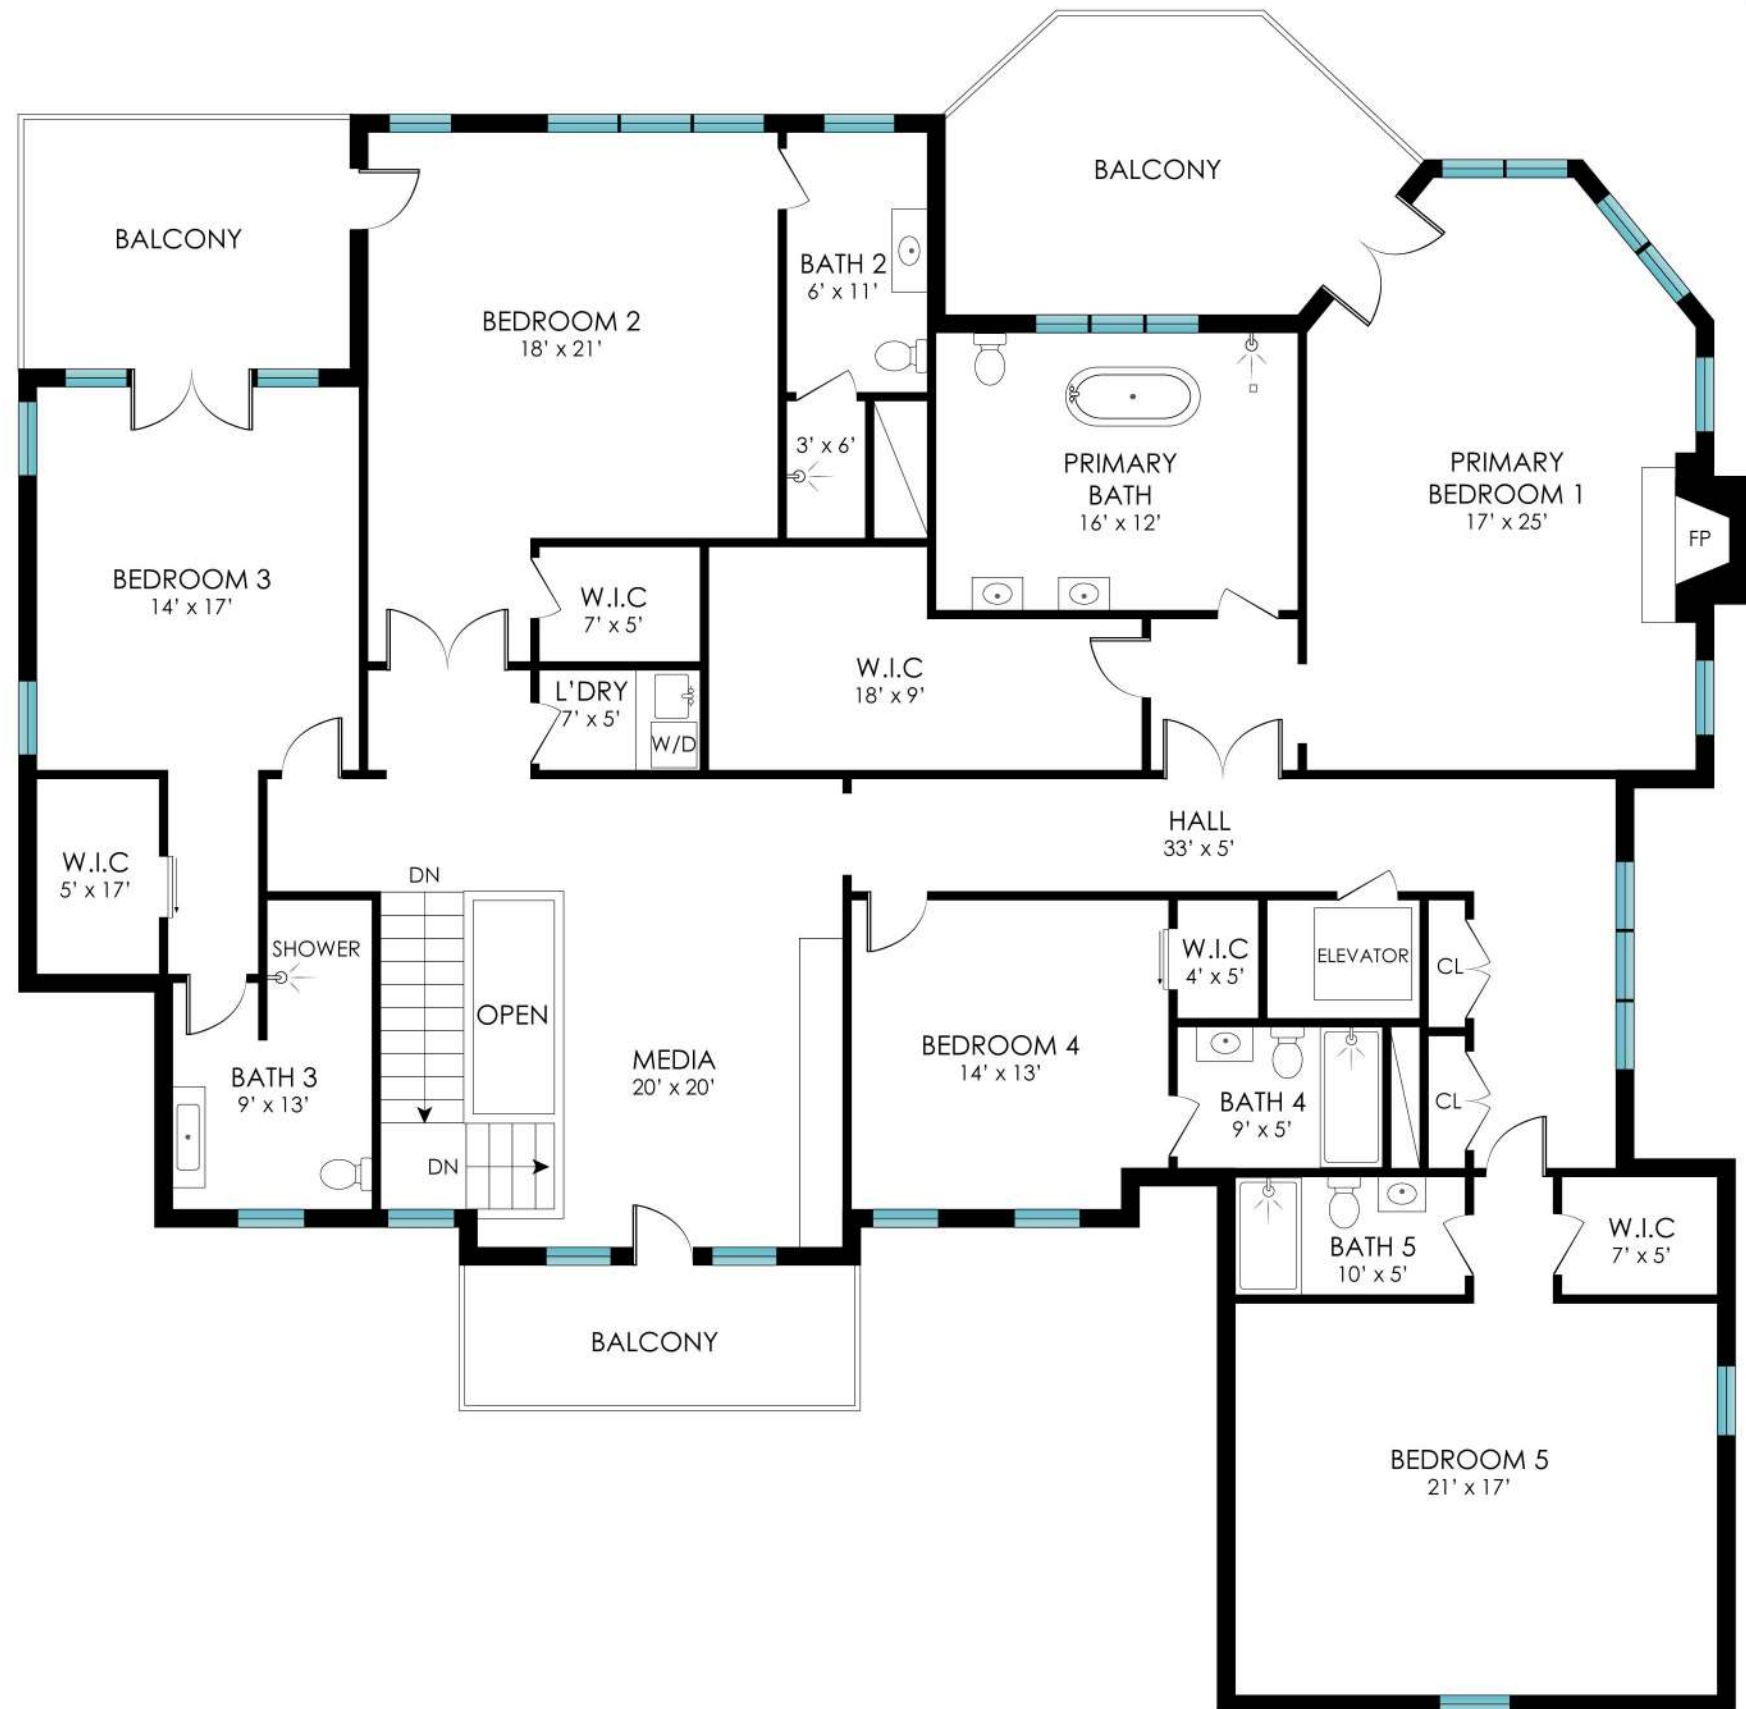

1729 DEERFIELD ROAD  
WATER MILL, NY

*corcoran*

1ST FLOOR

1ST FLOOR - 2890 SF  
GARAGE - 550 SF

1729 DEERFIELD ROAD  
WATER MILL, NY

*corcoran*

2ND FLOOR

2ND FLOOR - 3280 SF

1729 DEERFIELD ROAD  
WATER MILL, NY

*corcoran*

LOWER LEVEL

LOWER LEVEL - 2275 SF