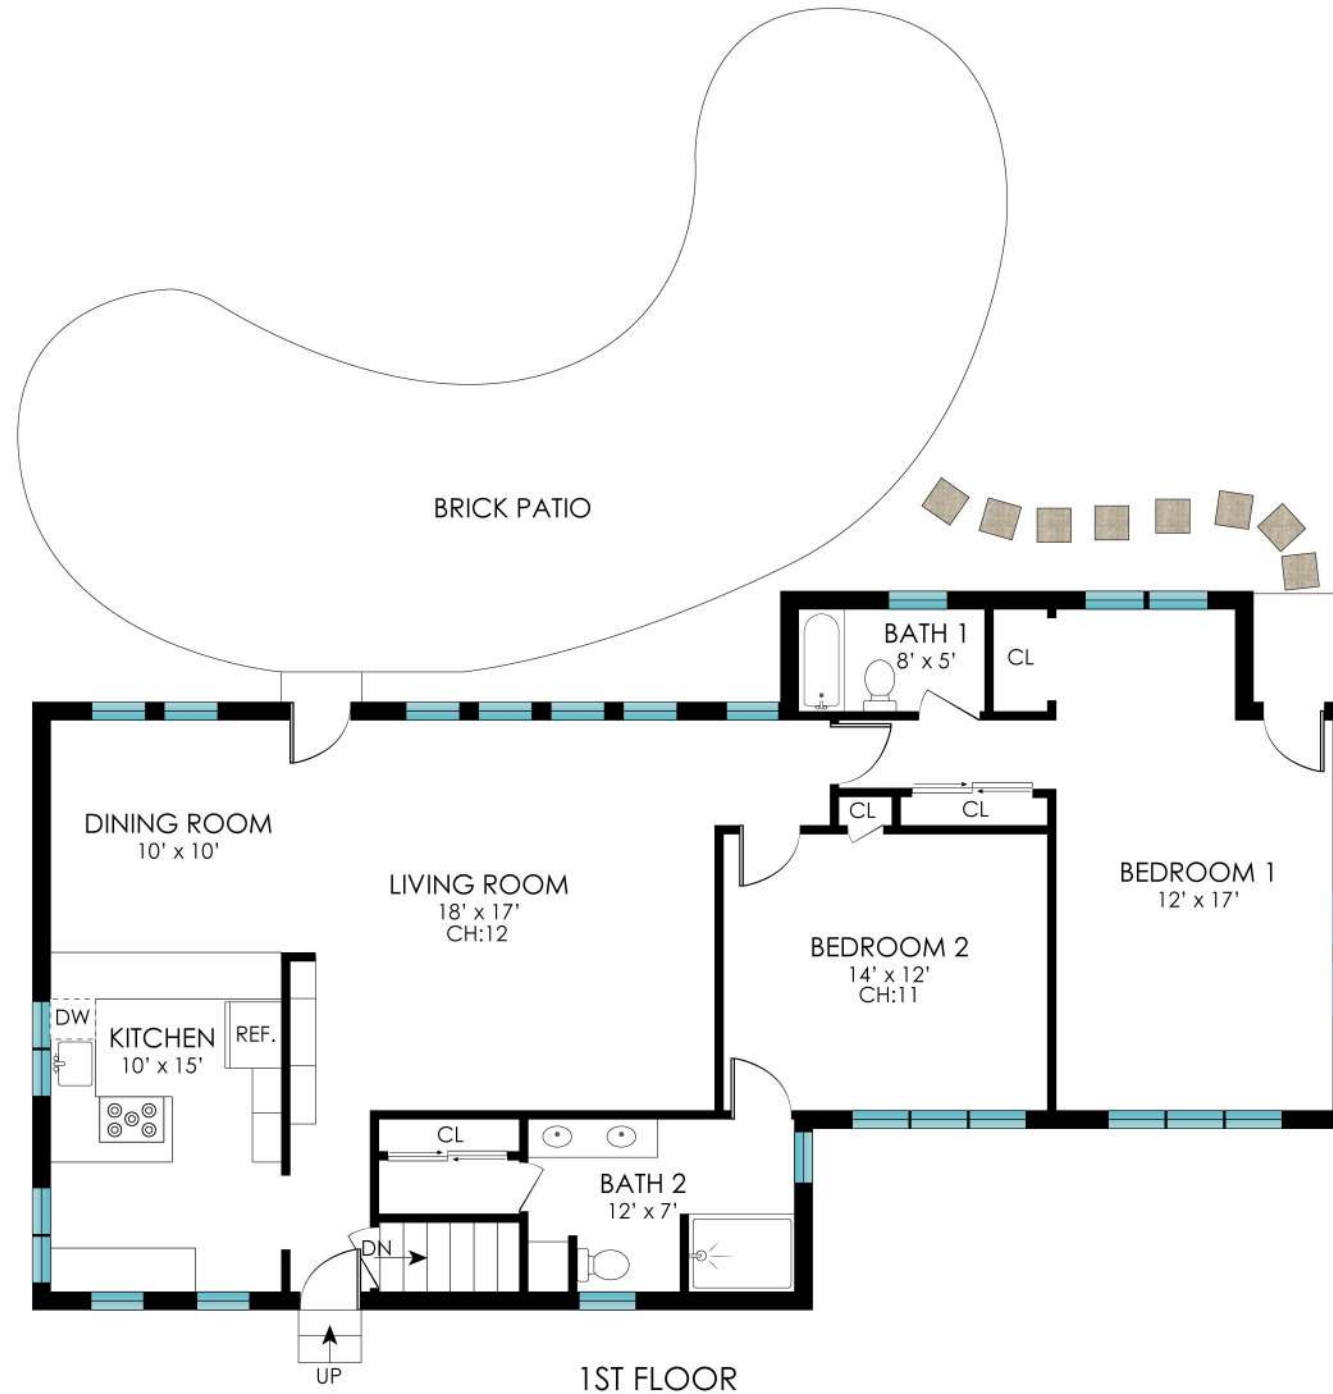

92 EGYPT LANE
EAST HAMPTON, NY

corcoran

MAIN HOUSE 1ST FLOOR - 2360 SF

92 EGYPT LANE
EAST HAMPTON, NY

corcoran

2ND FLOOR

MAIN HOUSE 2ND FLOOR - 2430 SF

92 EGYPT LANE
EAST HAMPTON, NY

corcoran

LOWER LEVEL

MAIN HOUSE LOWER LEVEL - 2350 SF

92 EGYPT LANE
EAST HAMPTON, NY

corcoran

GUEST HOUSE 1ST FLOOR - 1360 SF