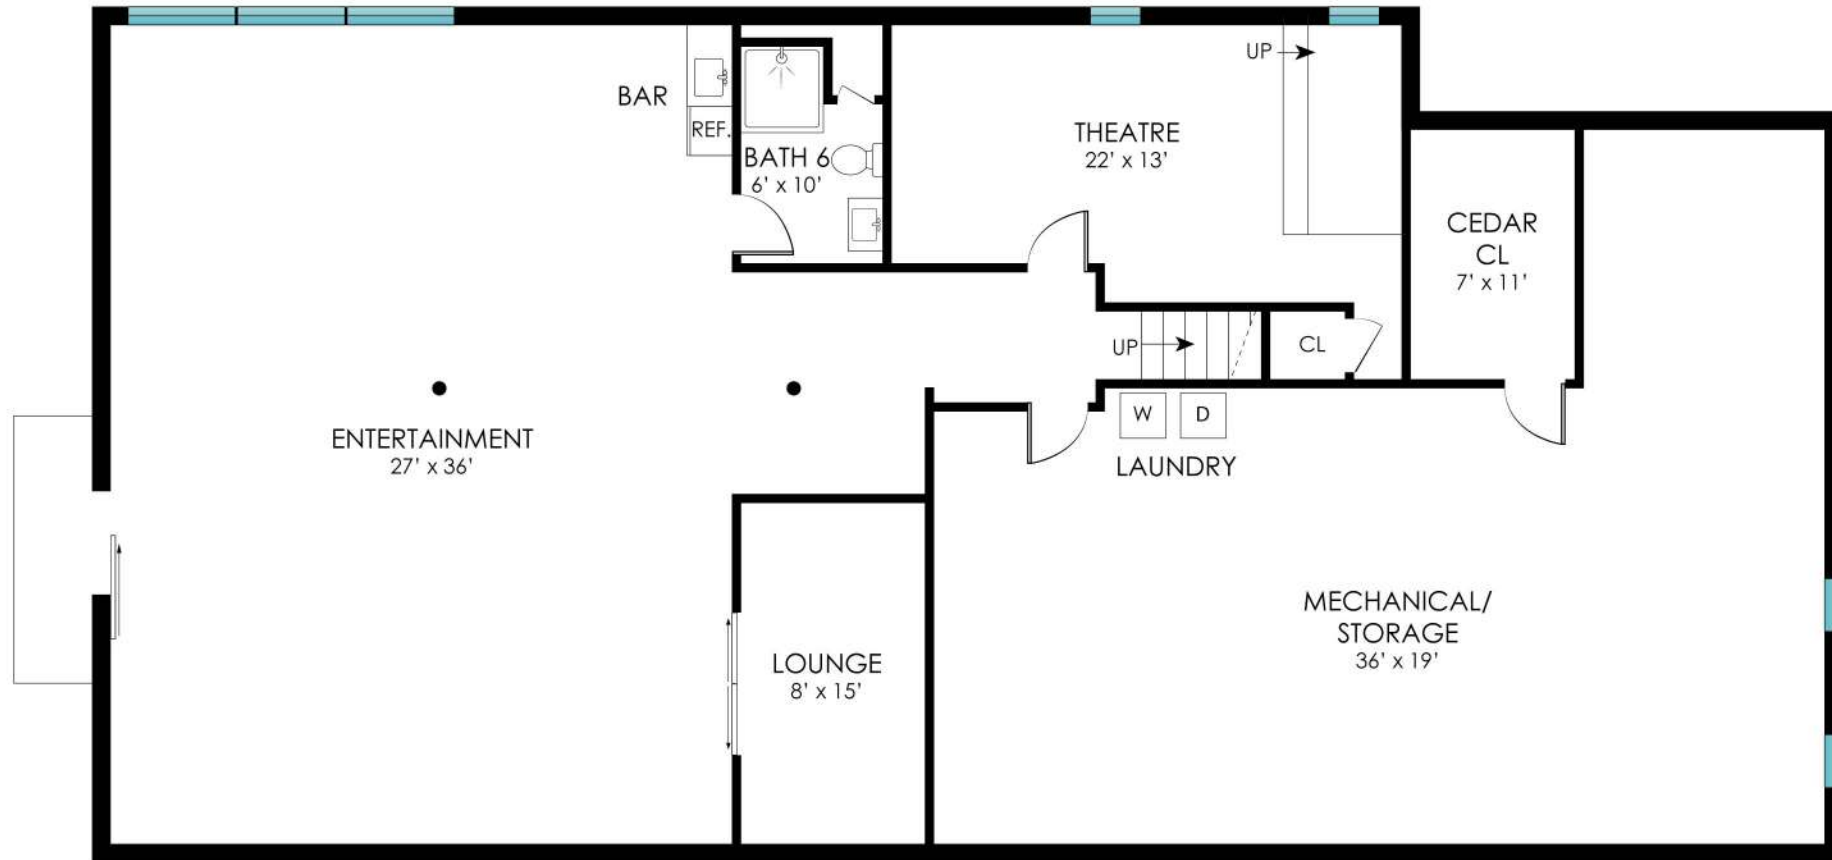

92 EGYPT LANE
EAST HAMPTON, NY

corcoran

MAIN HOUSE 1ST FLOOR - 2360 SF

92 EGYPT LANE
EAST HAMPTON, NY

corcoran

2ND FLOOR

MAIN HOUSE 2ND FLOOR - 2430 SF

92 EGYPT LANE
EAST HAMPTON, NY

corcoran

LOWER LEVEL

MAIN HOUSE LOWER LEVEL - 2350 SF

92 EGYPT LANE
EAST HAMPTON, NY

corcoran

GUEST HOUSE 1ST FLOOR - 1360 SF