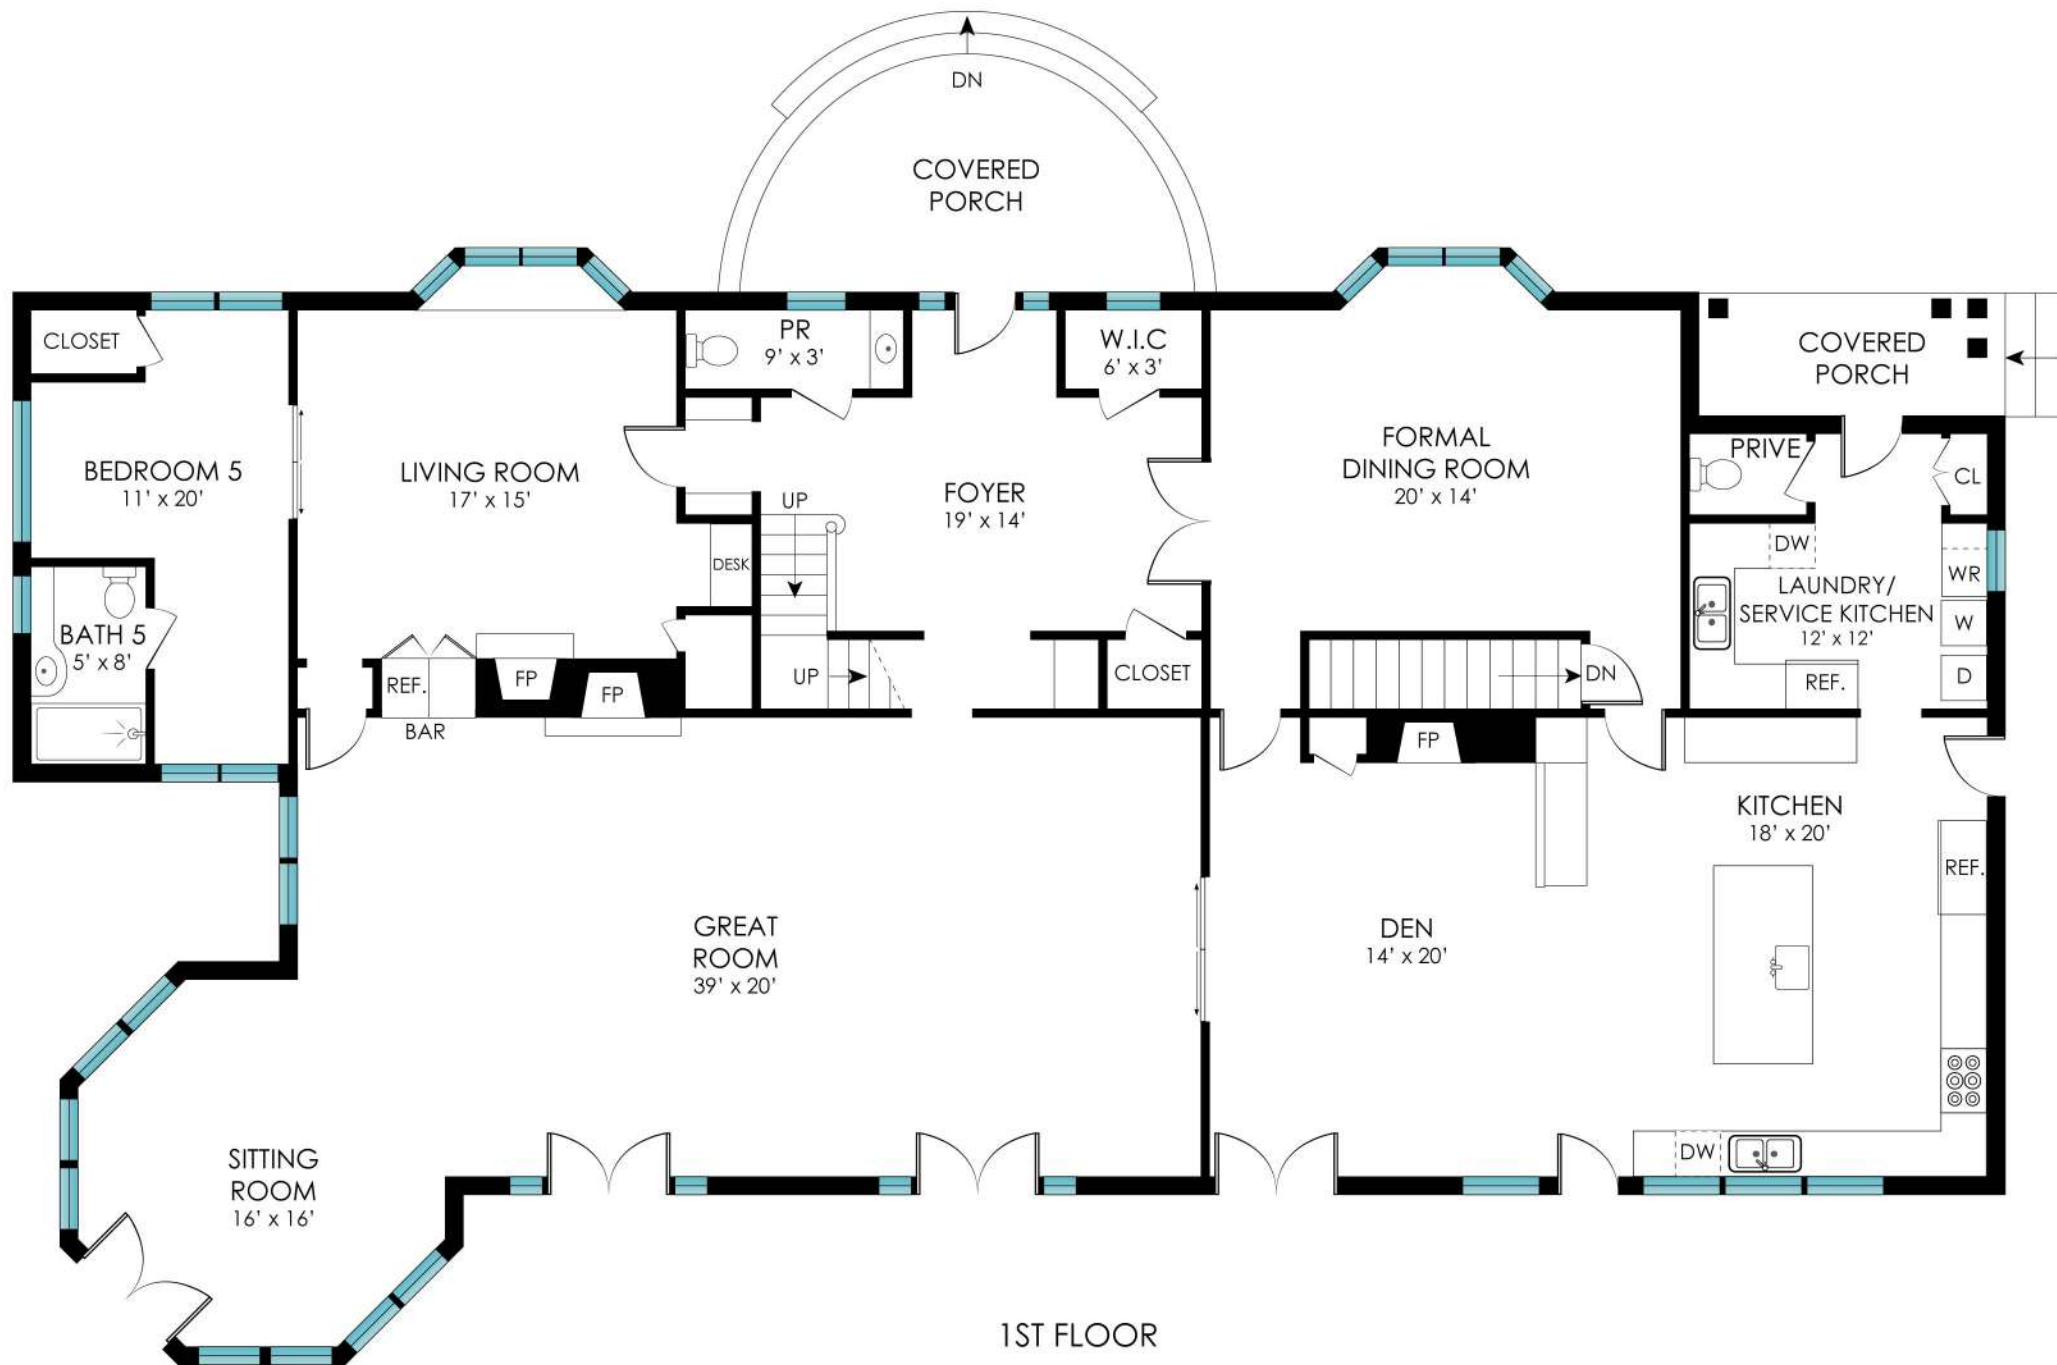

92 EGYPT LANE
EAST HAMPTON, NY

corcoran

MAIN HOUSE 1ST FLOOR - 2360 SF

92 EGYPT LANE
EAST HAMPTON, NY

corcoran

2ND FLOOR

MAIN HOUSE 2ND FLOOR - 2430 SF

92 EGYPT LANE
EAST HAMPTON, NY

corcoran

LOWER LEVEL

MAIN HOUSE LOWER LEVEL - 2350 SF

92 EGYPT LANE
EAST HAMPTON, NY

corcoran

GUEST HOUSE 1ST FLOOR - 1360 SF