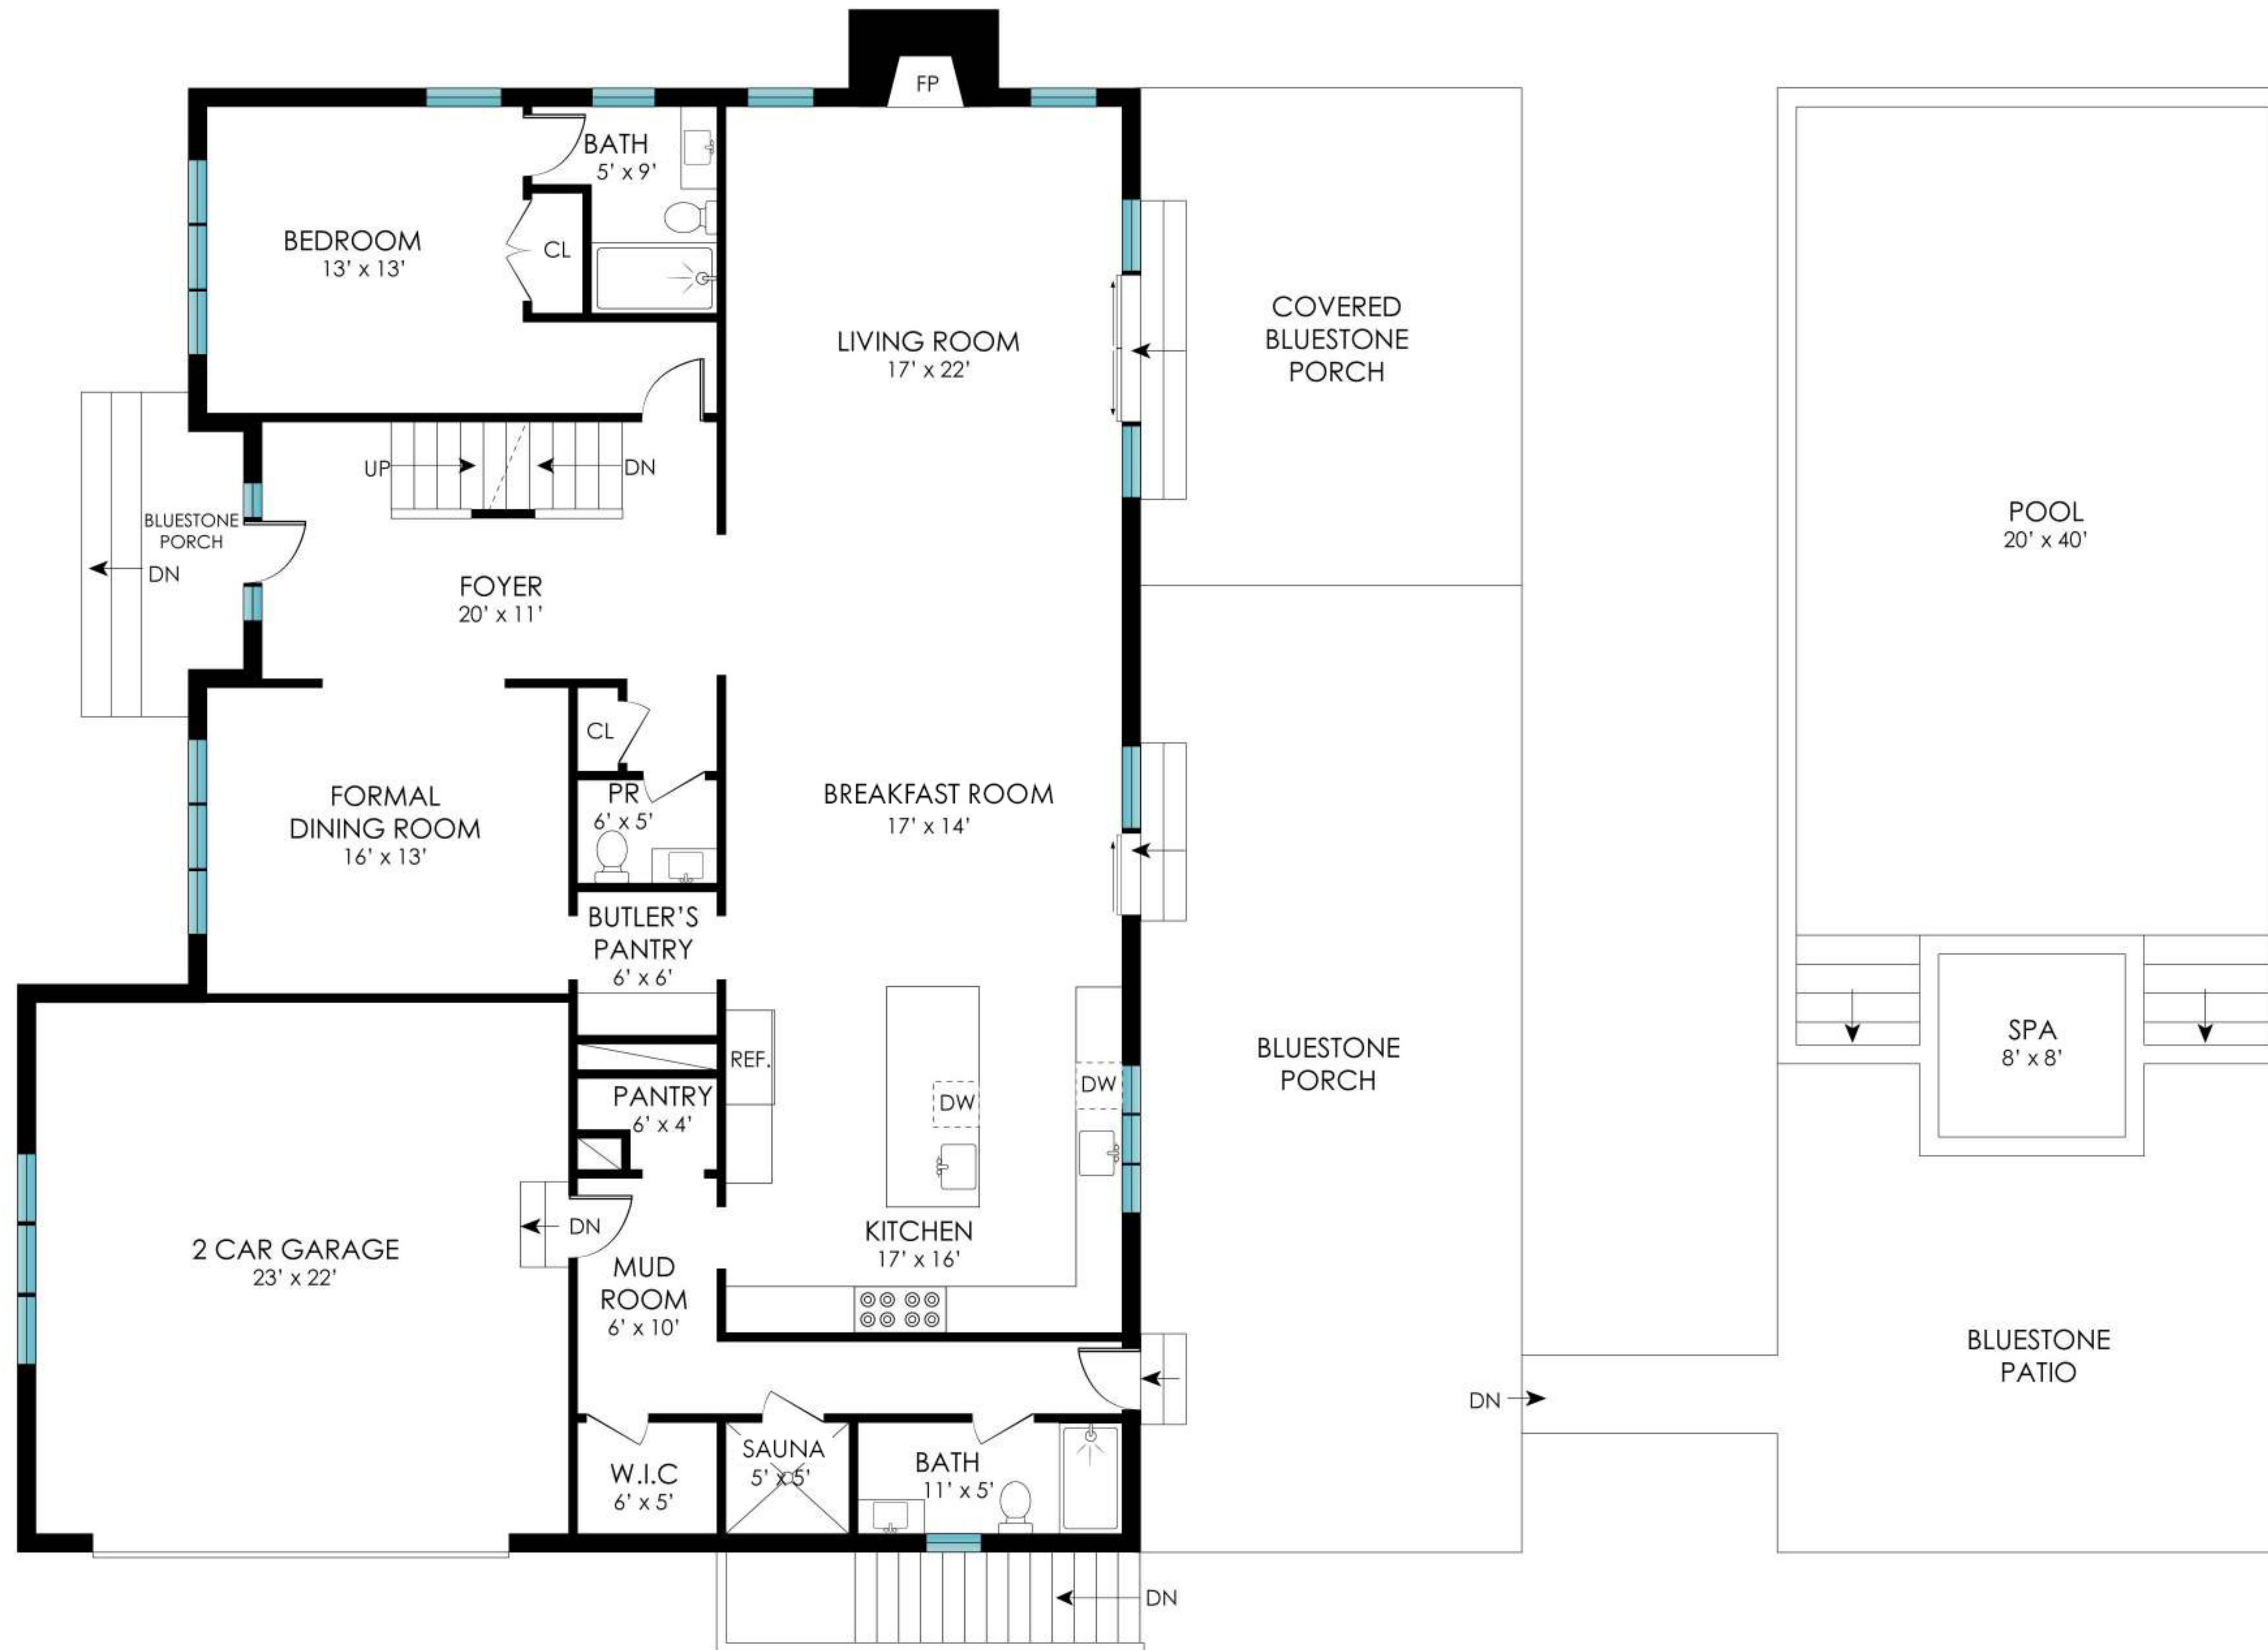

43 MIDDLE POND ROAD  
SOUTHAMPTON, NY

*corcoran*

1ST FLOOR

1ST FLOOR - 2050 SF  
GARAGE - 530 SF

43 MIDDLE POND ROAD  
SOUTHAMPTON, NY

*corcoran*

2ND FLOOR - 2040 SF

43 MIDDLE POND ROAD  
SOUTHAMPTON, NY

*corcoran*

LOWER LEVEL

LOWER LEVEL - 2020 SF