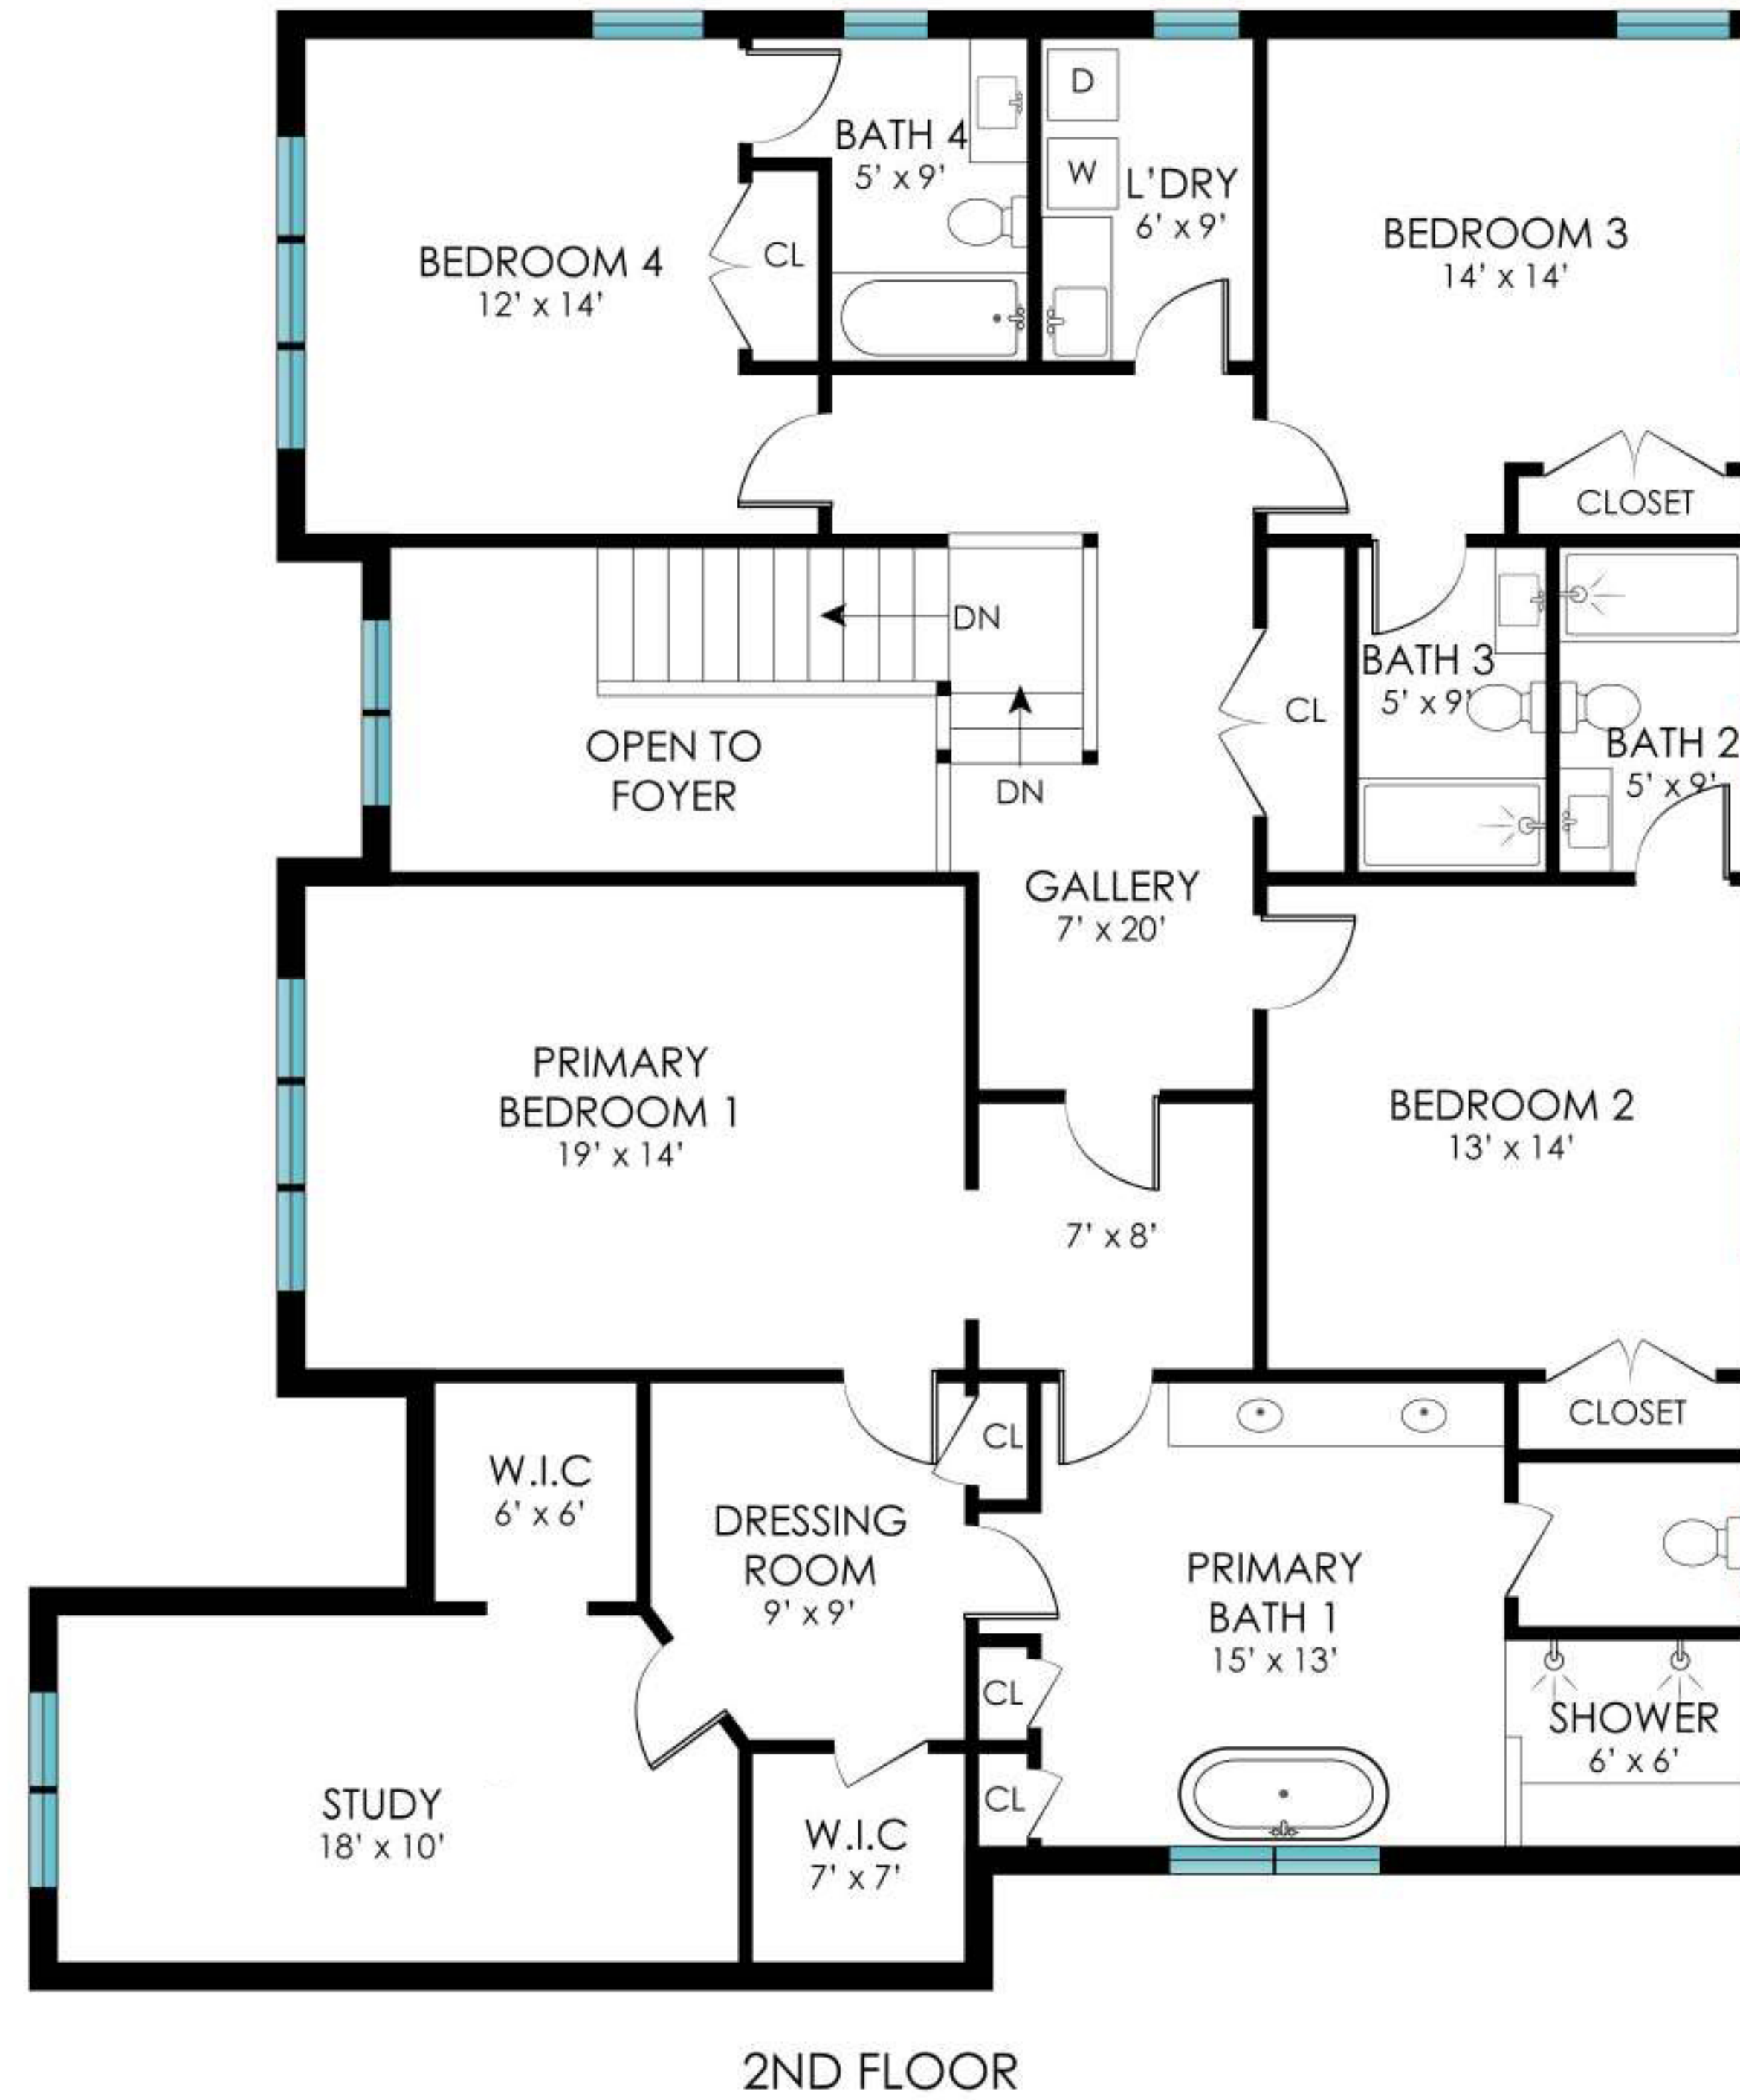

43 MIDDLE POND ROAD  
SOUTHAMPTON, NY

*corcoran*

1ST FLOOR

1ST FLOOR - 2050 SF  
GARAGE - 530 SF

43 MIDDLE POND ROAD  
SOUTHAMPTON, NY

*corcoran*

2ND FLOOR - 2040 SF

43 MIDDLE POND ROAD  
SOUTHAMPTON, NY

*corcoran*

LOWER LEVEL

LOWER LEVEL - 2020 SF