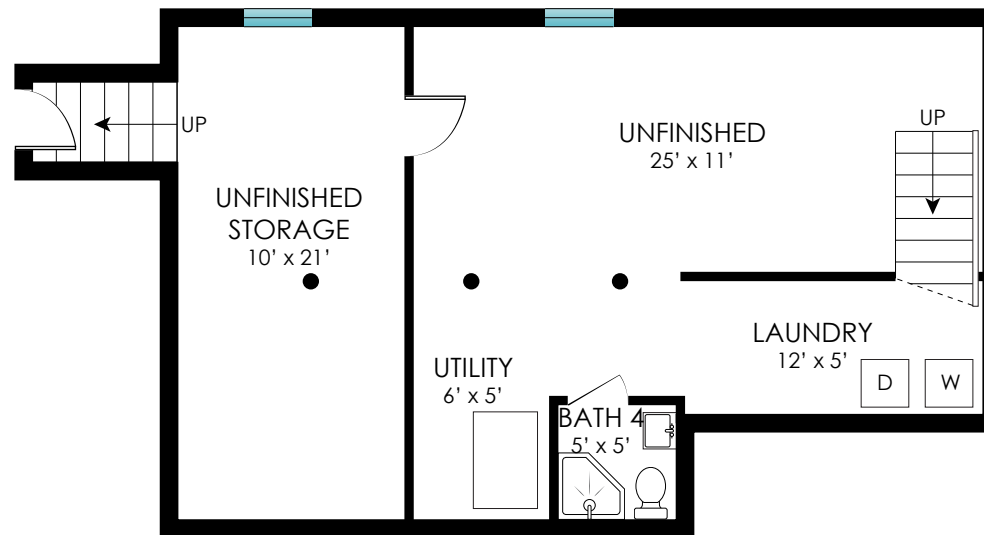

**1 CRANBERRY HOLE ROAD
AMAGANSETT, NY**

1ST FLOOR

1ST FLOOR - 1730 SF

**1 CRANBERRY HOLE ROAD
AMAGANSETT, NY**

LOWER LEVEL

LOWER LEVEL - 680 SF