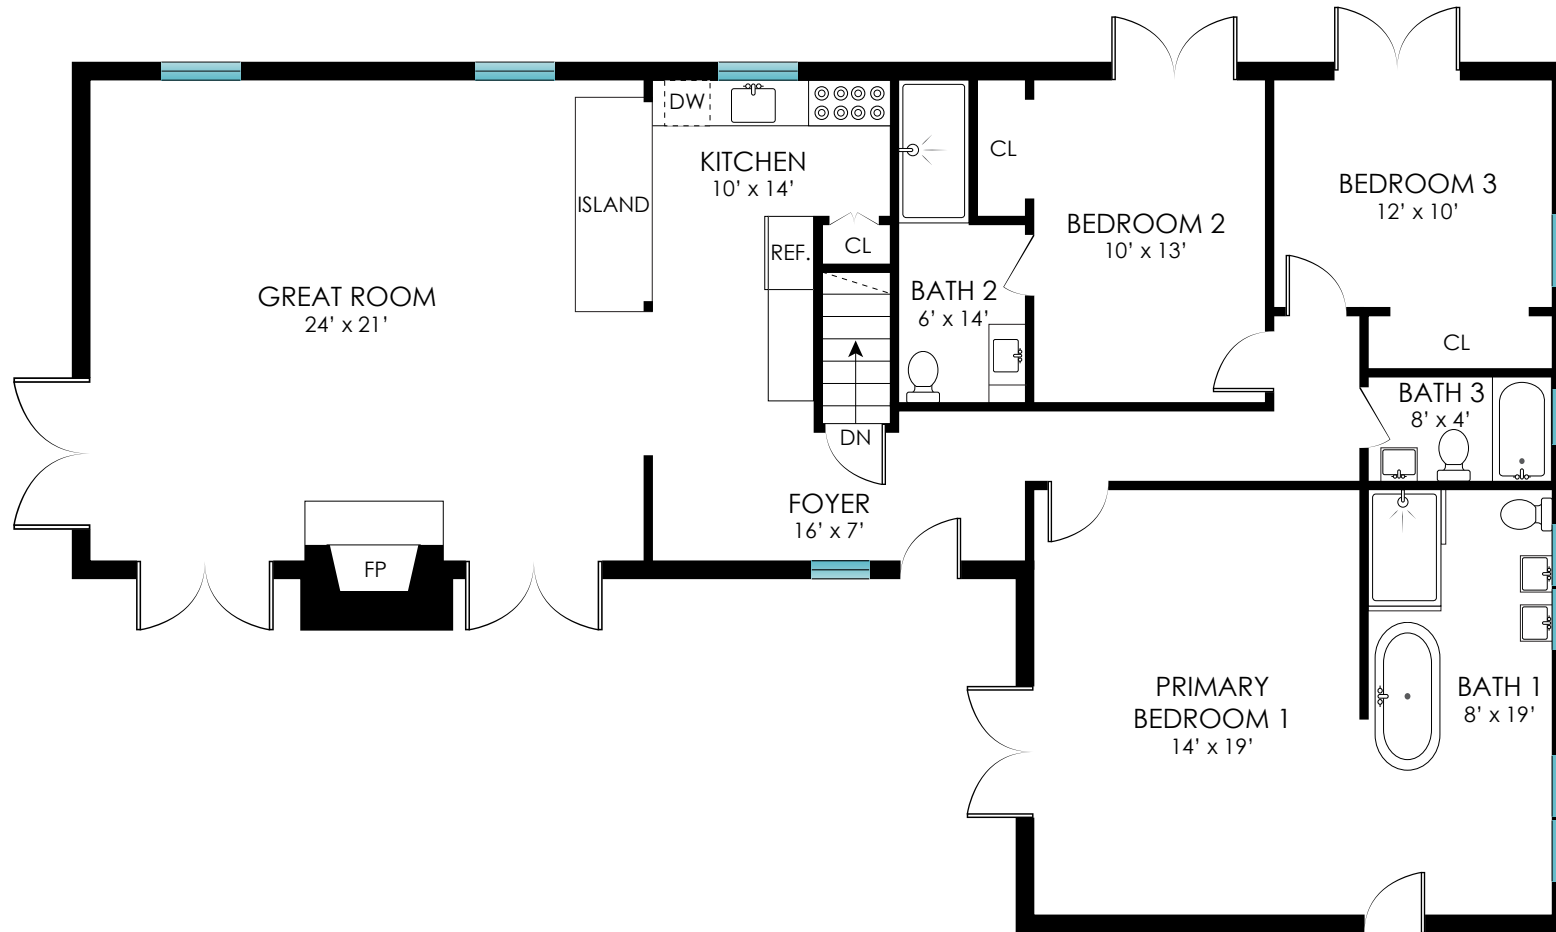

**1 CRANBERRY HOLE ROAD
AMAGANSETT, NY**

1ST FLOOR

1ST FLOOR - 1730 SF

**1 CRANBERRY HOLE ROAD
AMAGANSETT, NY**

LOWER LEVEL

LOWER LEVEL - 680 SF