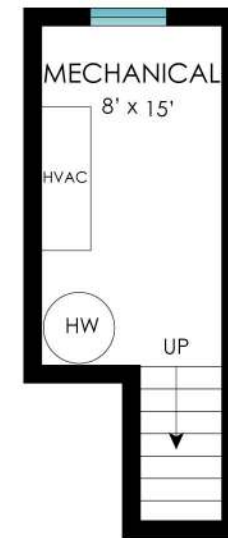

**9 CROSS HWY
EAST HAMPTON, NY**

corcoran

1ST FLOOR

1ST FLOOR - 1390 SF
LOFT - 60 SF

9 CROSS HWY
EAST HAMPTON, NY

corcoran

2ND FLOOR

BASEMENT

2ND FLOOR - 780 SF
BASEMENT - 120 SF