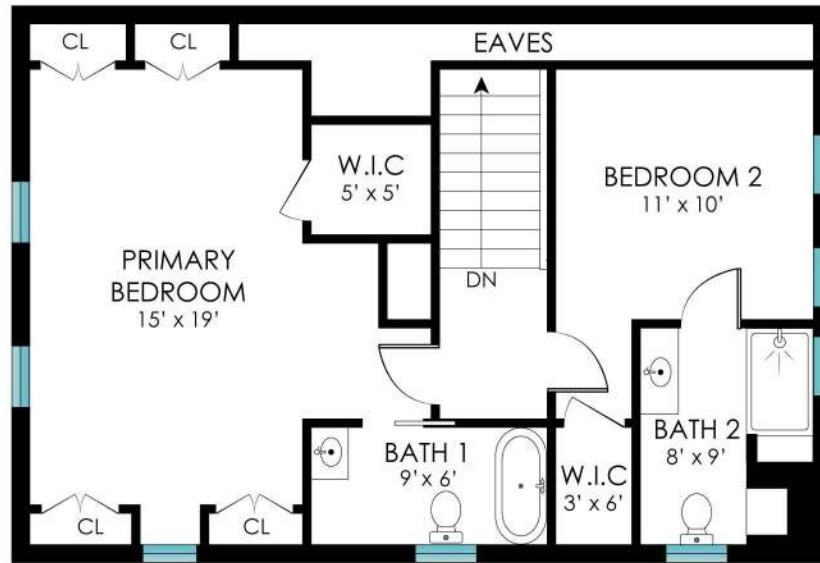

**9 CROSS HWY
EAST HAMPTON, NY**

corcoran

1ST FLOOR

1ST FLOOR - 1390 SF
LOFT - 60 SF

9 CROSS HWY
EAST HAMPTON, NY

corcoran

2ND FLOOR

BASEMENT

2ND FLOOR - 780 SF
BASEMENT - 120 SF