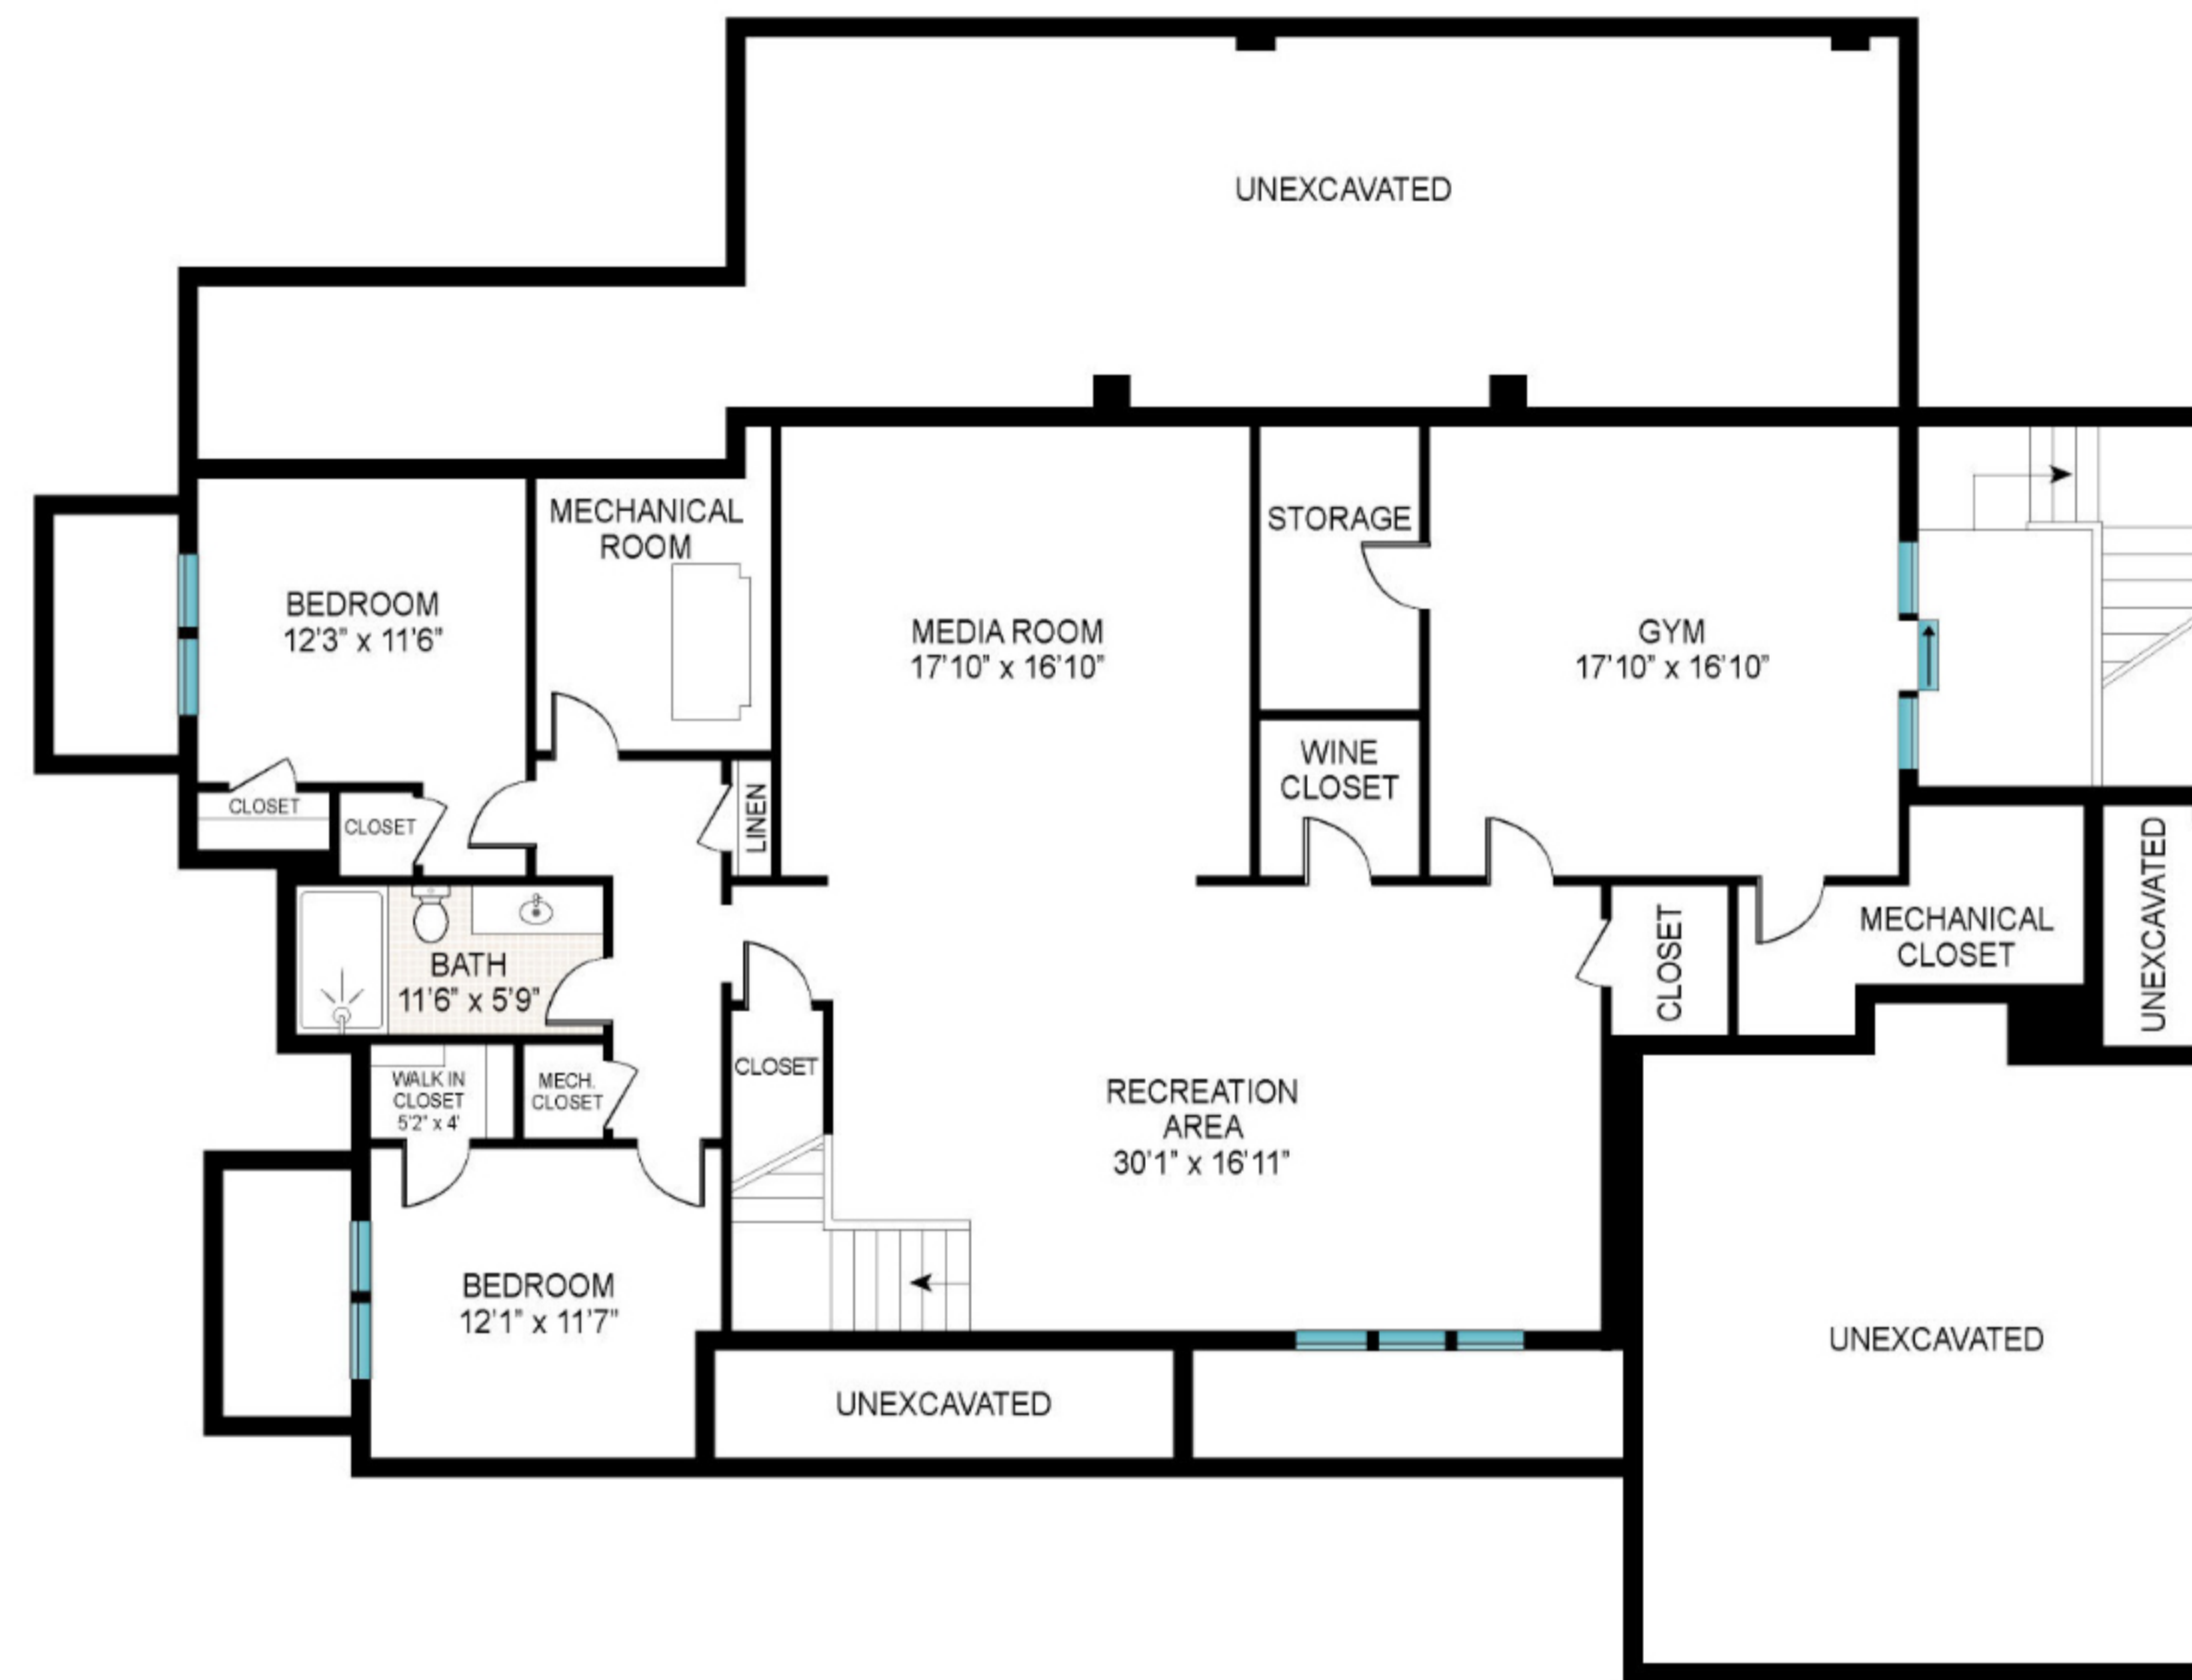

FIRST FLOOR

SECOND FLOOR

BASEMENT

BASEMENT: 1989 ft²
 INT FIRST FLOOR: 2440 ft²
 EXT FIRST FLOOR: 1421 ft²
 INT SECOND FLOOR: 1627 ft²
 EXT SECOND FLOOR: 344 ft²
 TOTAL INT: 6056 ft²
 TOTAL EXT: 1765 ft²

Scale in feet. Indicative only. Dimensions are approximate. All information contained herein is gathered from sources we believe to be reliable. However, we cannot guarantee its accuracy and interested persons should rely on their own inquiries.

FIRST FLOOR

INT FIRST FLOOR: 2440 ft²
 EXT FIRST FLOOR: 1421 ft²

Scale in feet. Indicative only. Dimensions are approximate. All information contained herein is gathered from sources we believe to be reliable. However, we cannot guarantee its accuracy and interested persons should rely on their own inquiries.

1264 Townline Road, Sagaponack

BASEMENT

BASEMENT: 1989 ft²

Scale in feet. Indicative only. Dimensions are approximate. All information contained herein is gathered from sources we believe to be reliable. However, we cannot guarantee its accuracy and interested persons should rely on their own inquiries.