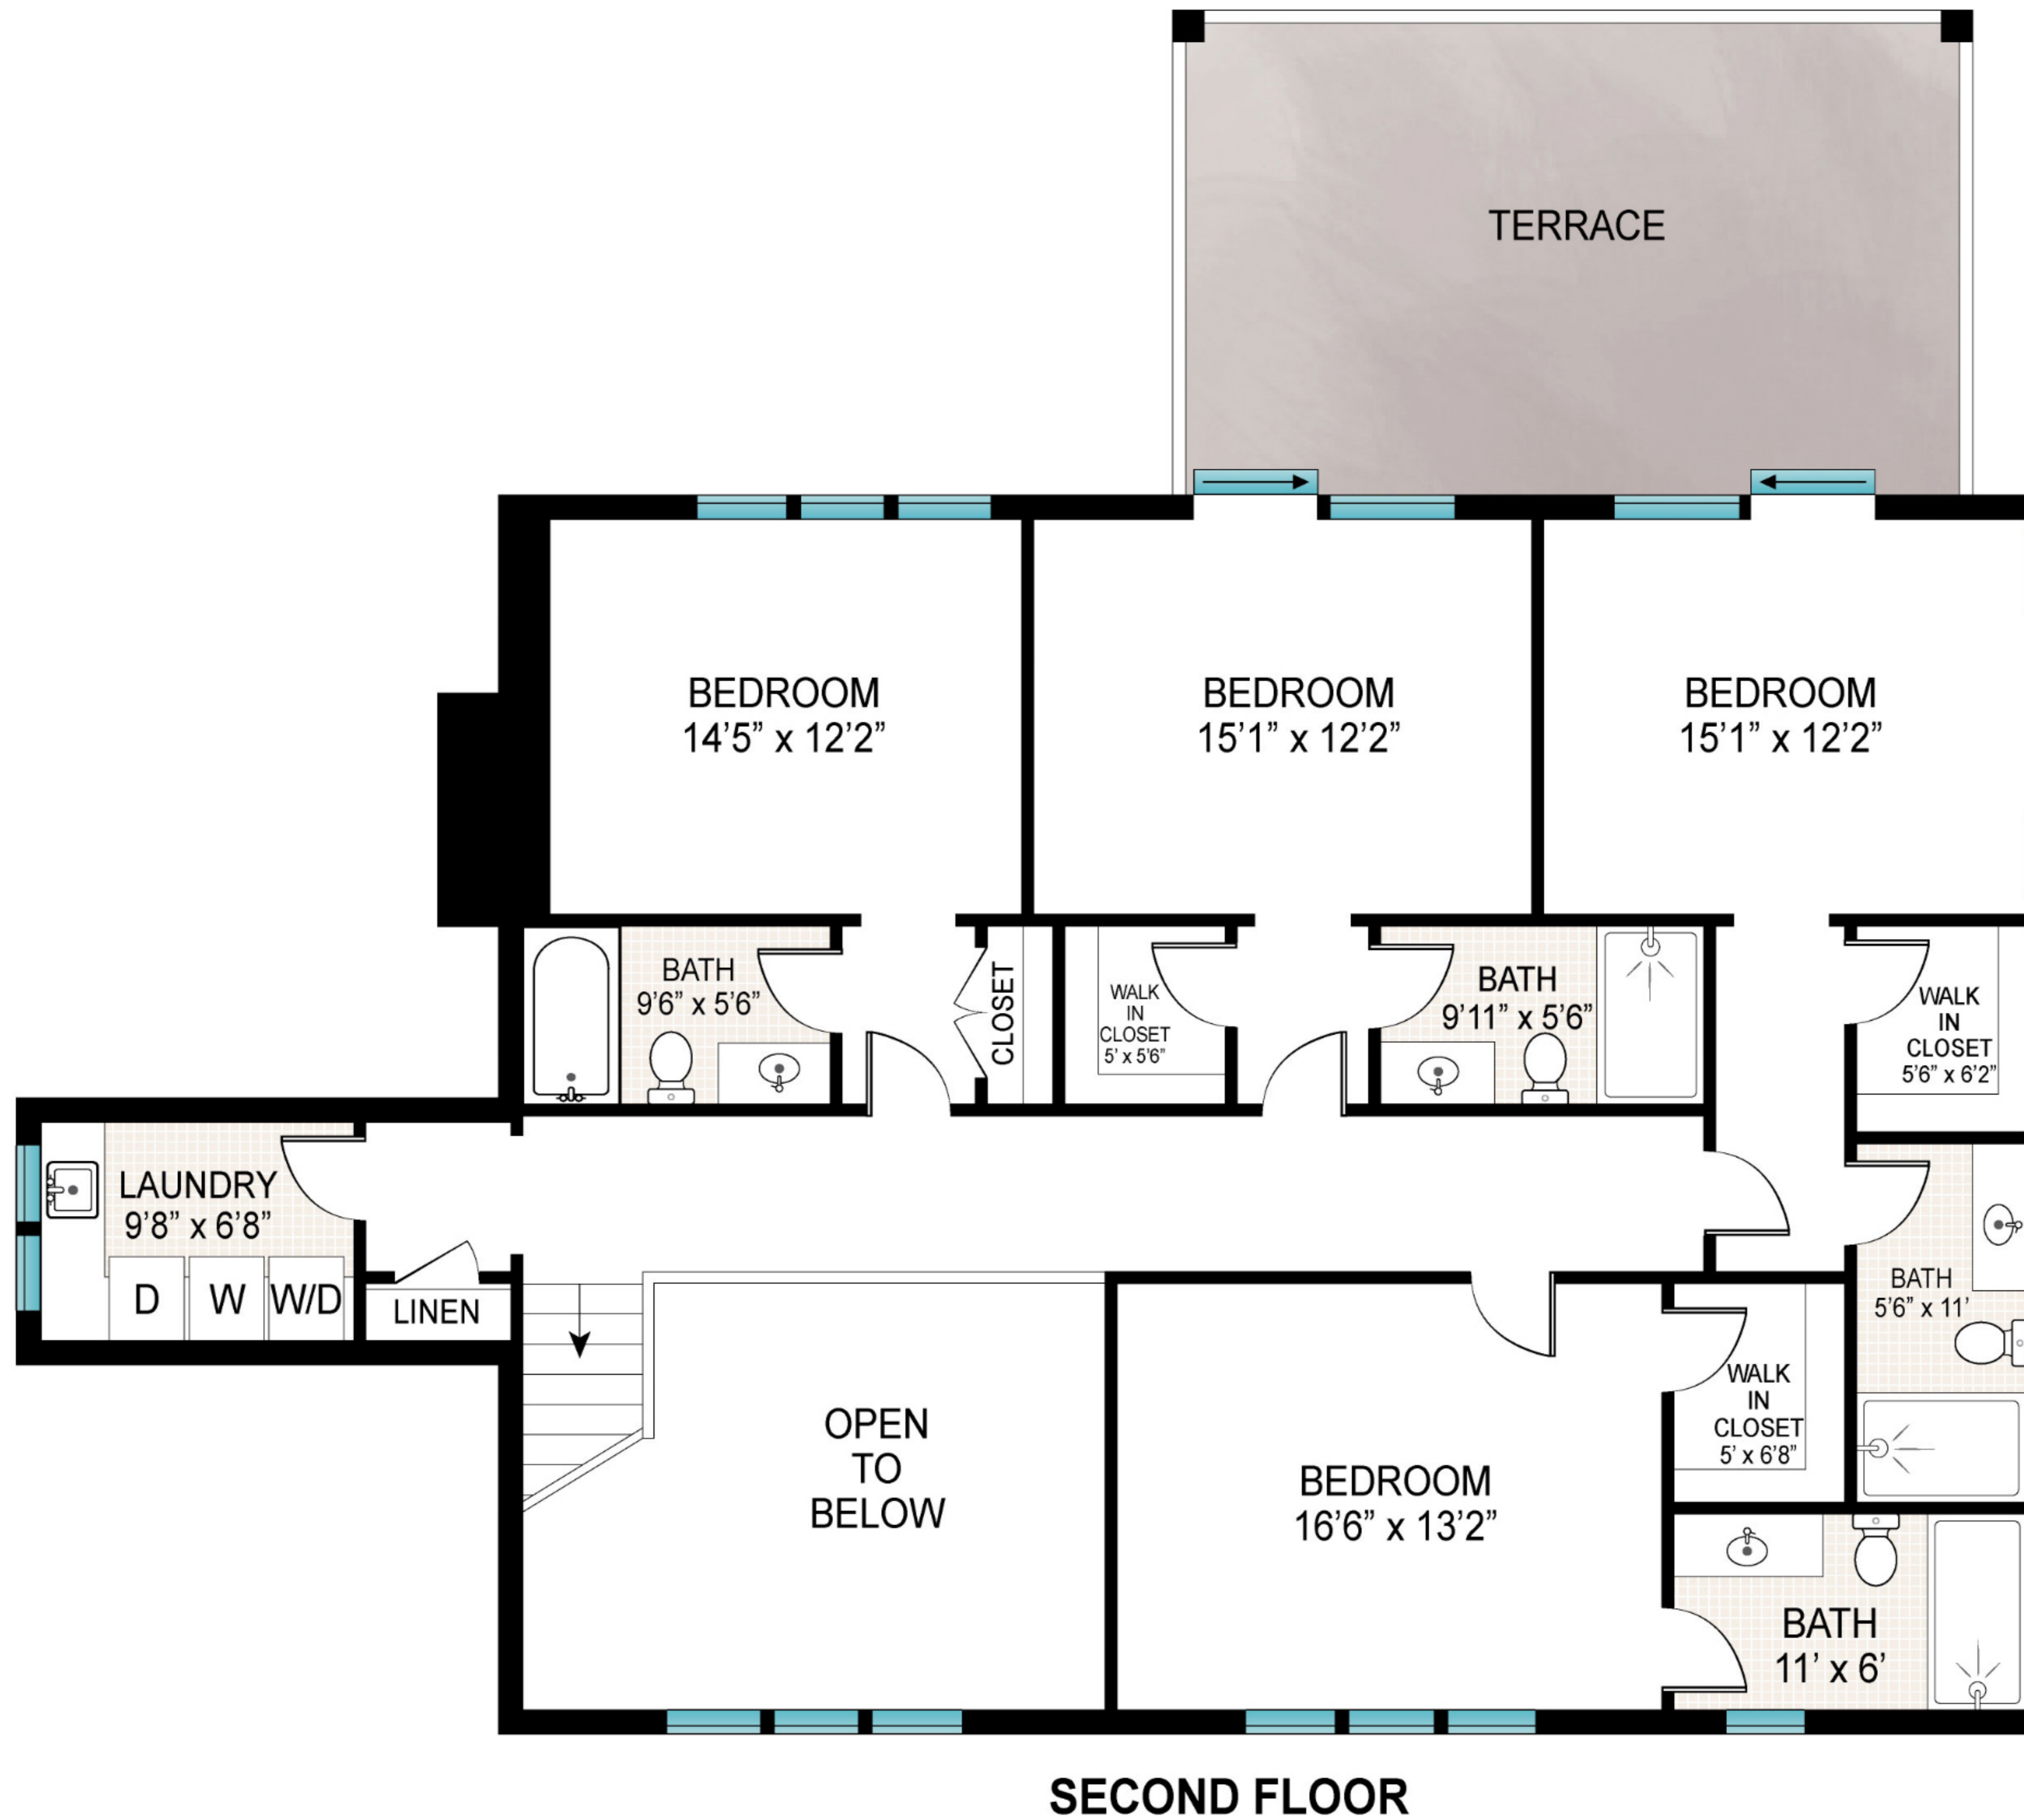

FIRST FLOOR

SECOND FLOOR

BASEMENT

BASEMENT: 1989 ft²
 INT FIRST FLOOR: 2440 ft²
 EXT FIRST FLOOR: 1421 ft²
 INT SECOND FLOOR: 1627 ft²
 EXT SECOND FLOOR: 344 ft²
 TOTAL INT: 6056 ft²
 TOTAL EXT: 1765 ft²

Scale in feet. Indicative only. Dimensions are approximate. All information contained herein is gathered from sources we believe to be reliable. However, we cannot guarantee its accuracy and interested persons should rely on their own inquiries.

FIRST FLOOR

INT FIRST FLOOR: 2440 ft²
 EXT FIRST FLOOR: 1421 ft²

Scale in feet. Indicative only. Dimensions are approximate. All information contained herein is gathered from sources we believe to be reliable. However, we cannot guarantee its accuracy and interested persons should rely on their own inquiries.

1264 Townline Road, Sagaponack

INT SECOND FLOOR: 1627 ft²
 EXT SECOND FLOOR: 344 ft²

Scale in feet. Indicative only. Dimensions are approximate. All information contained herein is gathered from sources we believe to be reliable. However, we cannot guarantee its accuracy and interested persons should rely on their own inquiries.