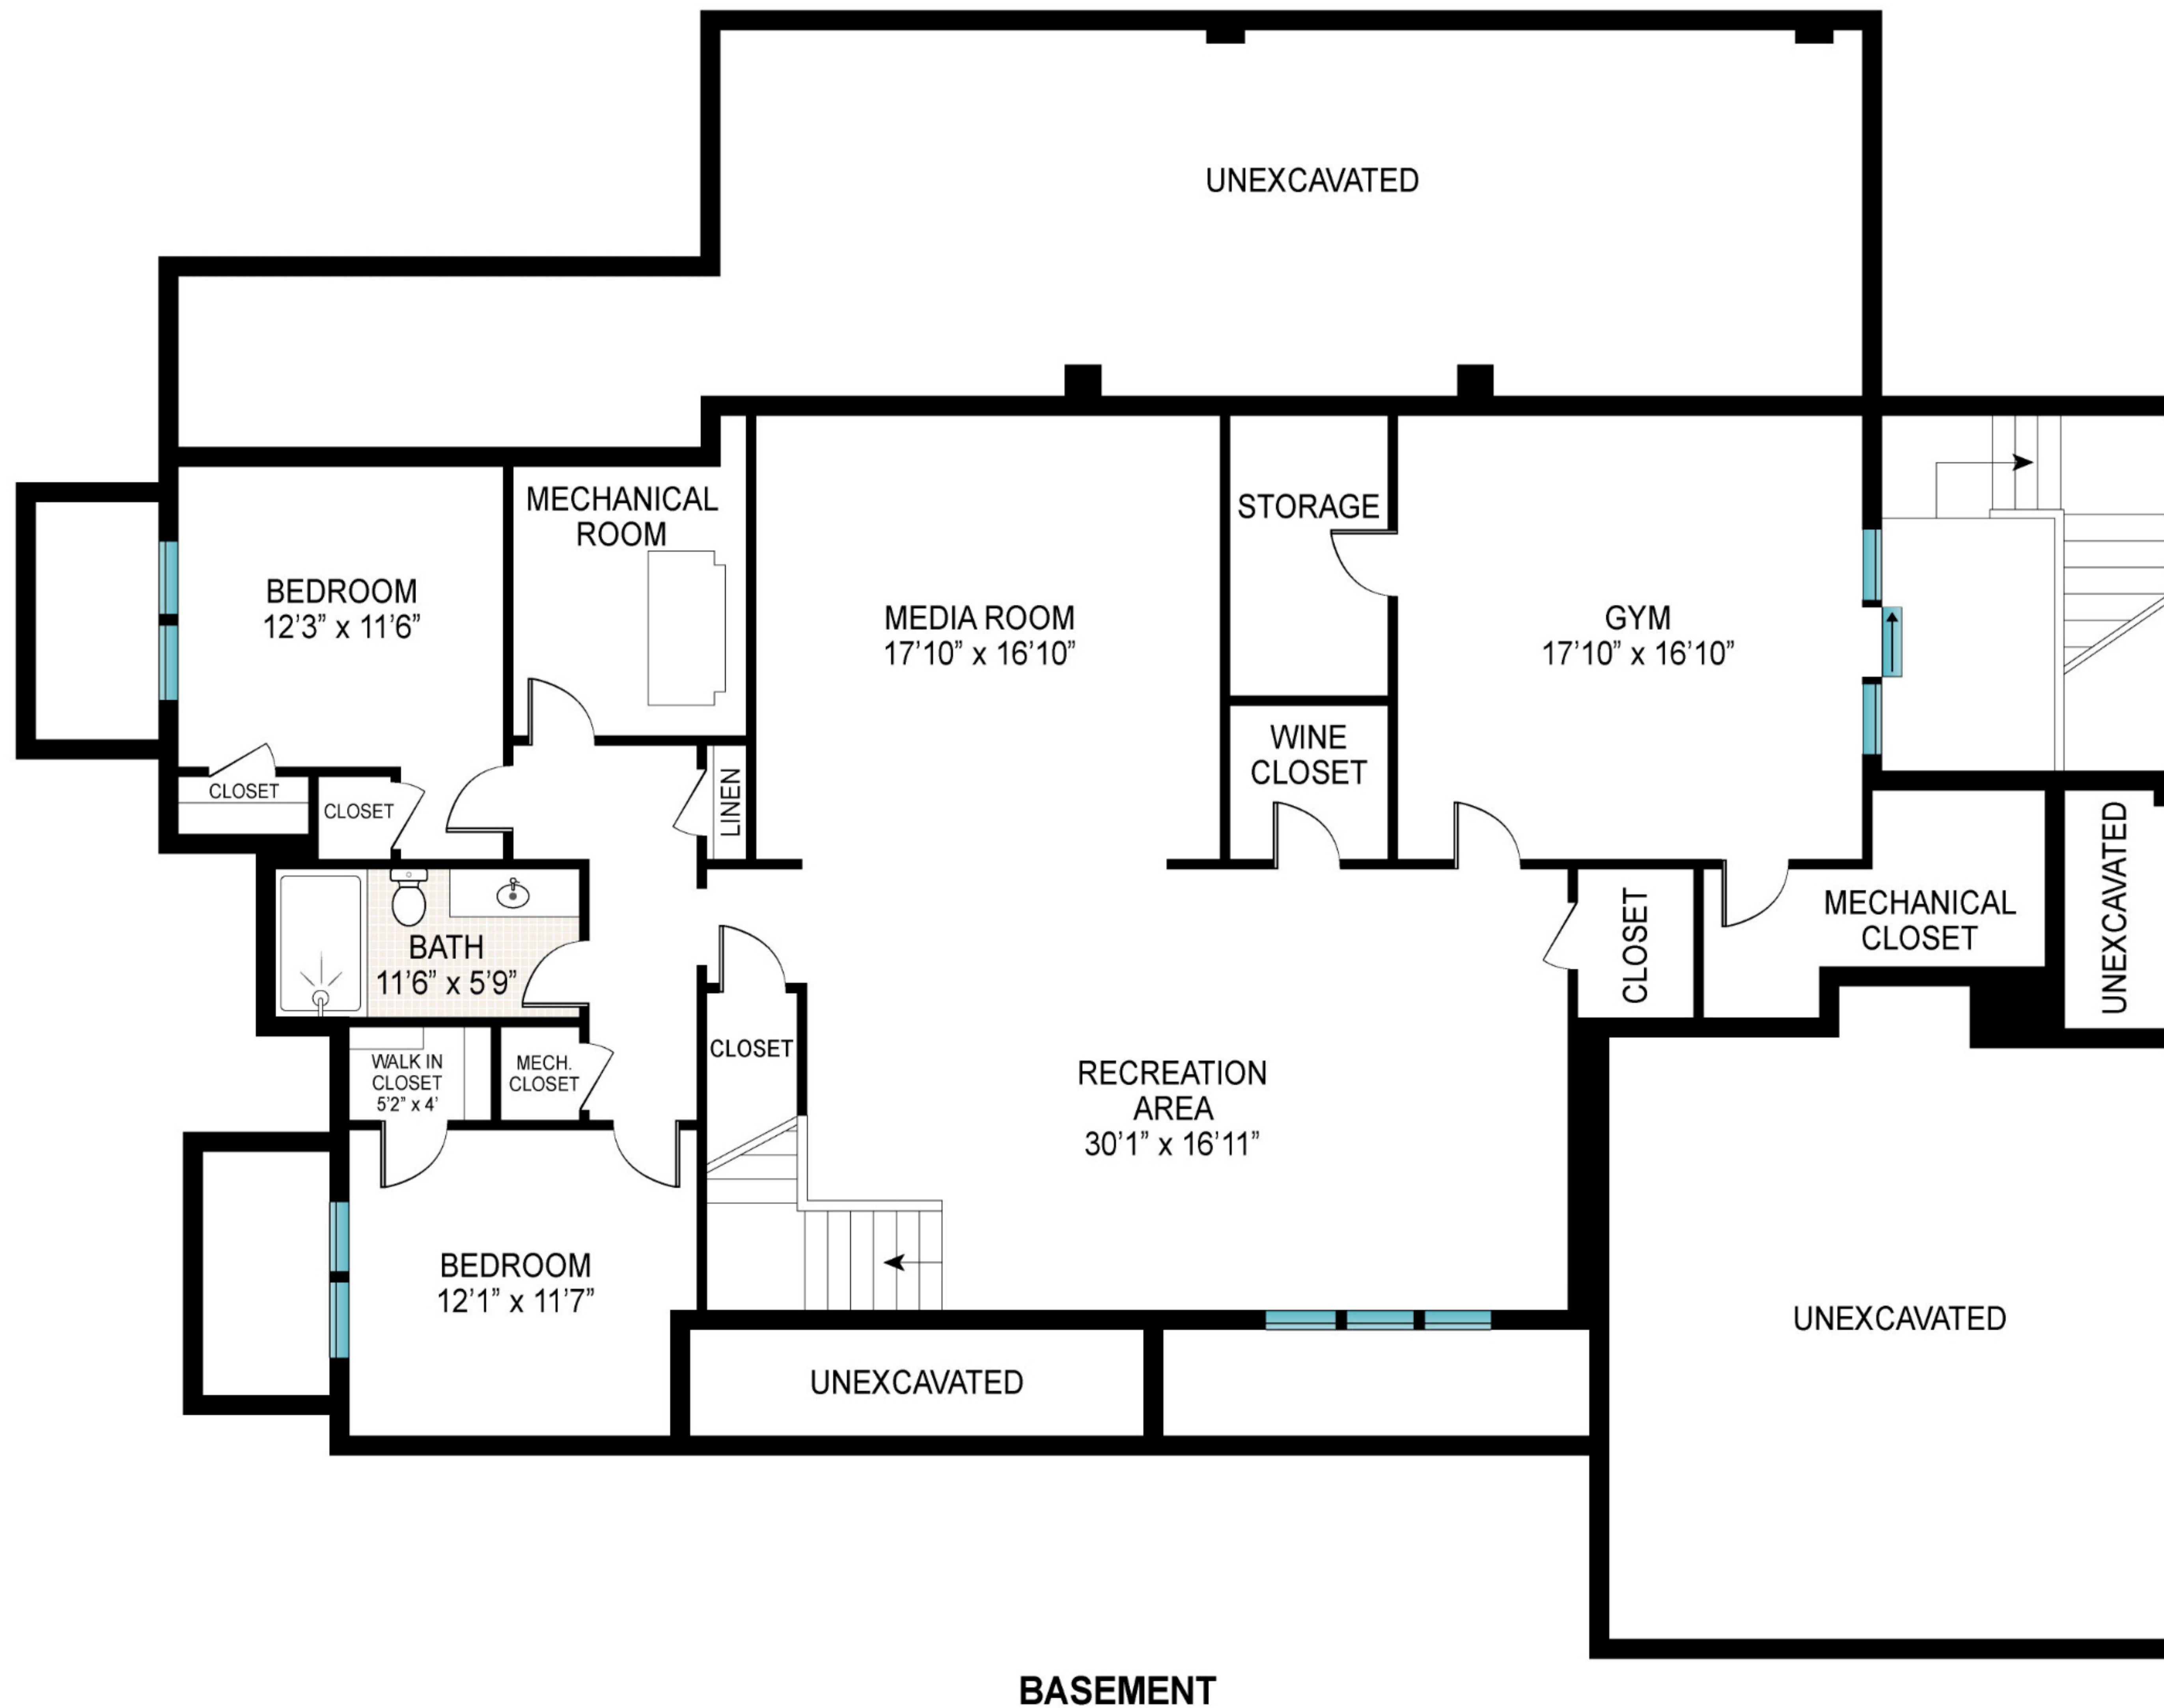

FIRST FLOOR

SECOND FLOOR

BASEMENT

BASEMENT: 1989 ft²
 INT FIRST FLOOR: 2440 ft²
 EXT FIRST FLOOR: 1421 ft²
 INT SECOND FLOOR: 1627 ft²
 EXT SECOND FLOOR: 344 ft²
 TOTAL INT: 6056 ft²
 TOTAL EXT: 1765 ft²

FIRST FLOOR

INT FIRST FLOOR: 2440 ft²
 EXT FIRST FLOOR: 1421 ft²

Scale in feet. Indicative only. Dimensions are approximate. All information contained herein is gathered from sources we believe to be reliable. However, we cannot guarantee its accuracy and interested persons should rely on their own inquiries.

1264 Townline Road, Sagaponack

INT SECOND FLOOR: 1627 ft²
 EXT SECOND FLOOR: 344 ft²

Scale in feet. Indicative only. Dimensions are approximate. All information contained herein is gathered from sources we believe to be reliable. However, we cannot guarantee its accuracy and interested persons should rely on their own inquiries.

1264 Townline Road, Sagaponack

BASEMENT

BASEMENT: 1989 ft²

Scale in feet. Indicative only. Dimensions are approximate. All information contained herein is gathered from sources we believe to be reliable. However, we cannot guarantee its accuracy and interested persons should rely on their own inquiries.