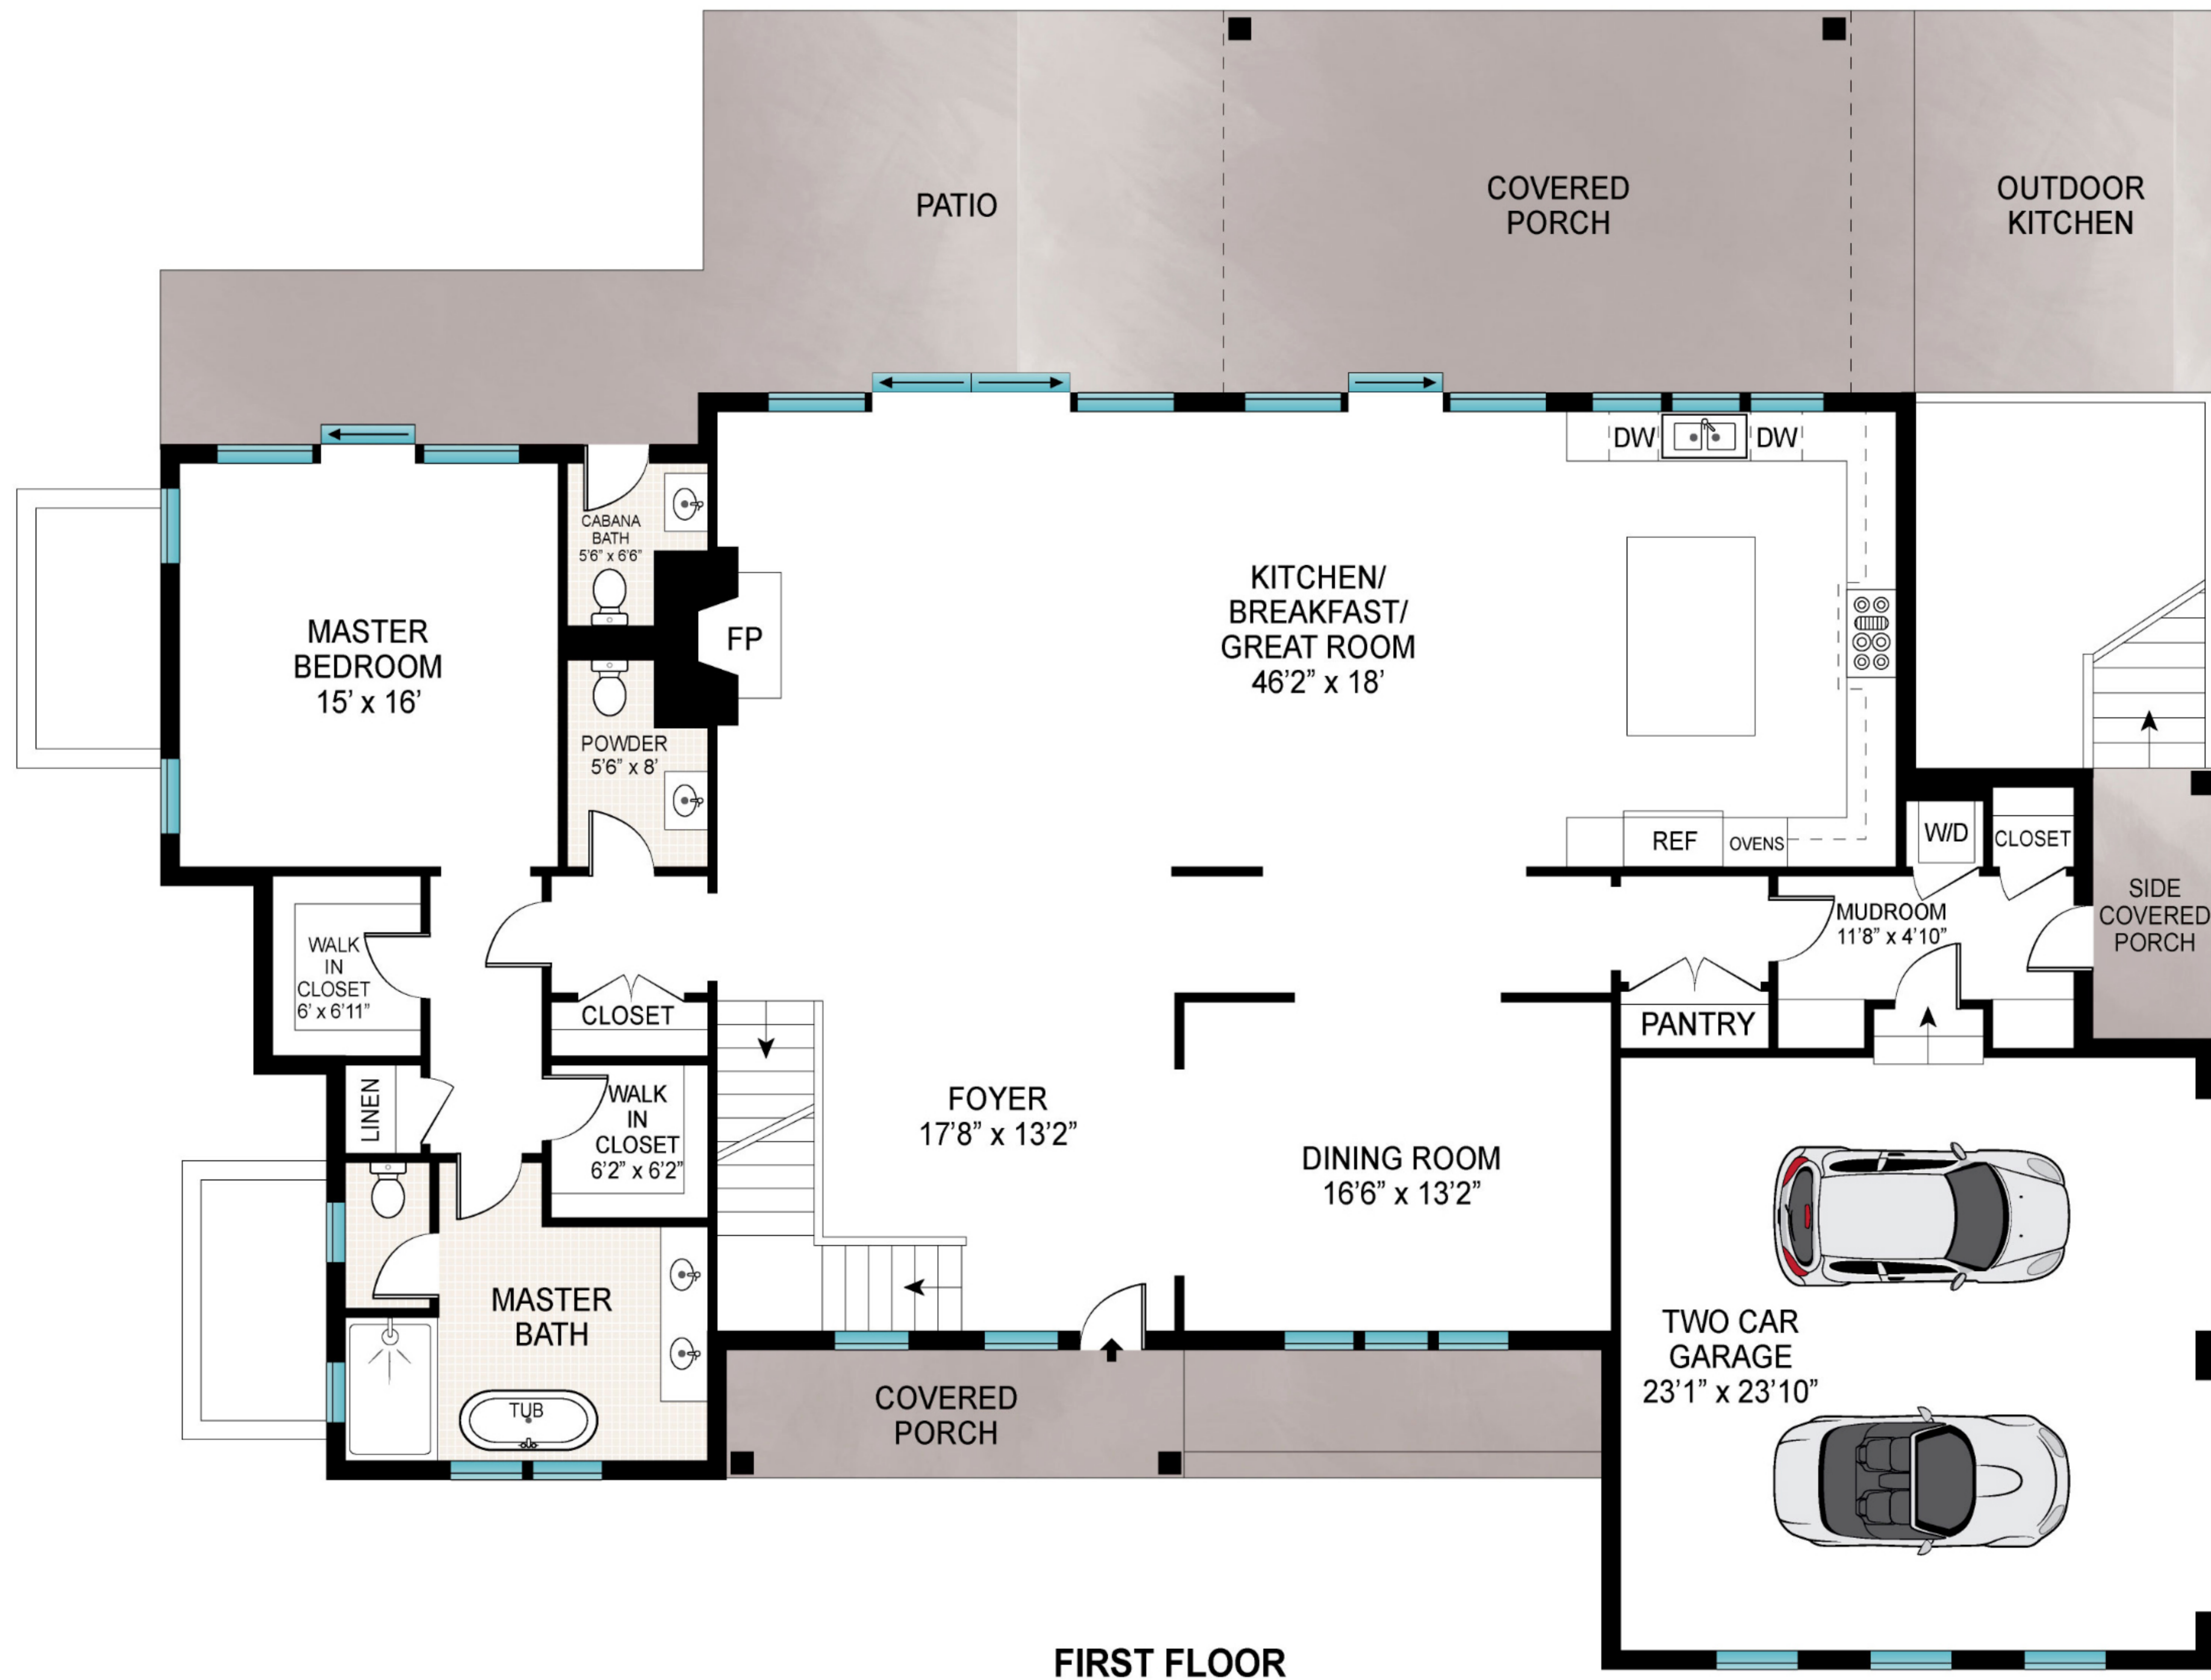

FIRST FLOOR

SECOND FLOOR

BASEMENT

BASEMENT: 1989 ft²
 INT FIRST FLOOR: 2440 ft²
 EXT FIRST FLOOR: 1421 ft²
 INT SECOND FLOOR: 1627 ft²
 EXT SECOND FLOOR: 344 ft²
 TOTAL INT: 6056 ft²
 TOTAL EXT: 1765 ft²

Scale in feet. Indicative only. Dimensions are approximate. All information contained herein is gathered from sources we believe to be reliable. However, we cannot guarantee its accuracy and interested persons should rely on their own inquiries.

FIRST FLOOR

INT FIRST FLOOR: 2440 ft²
 EXT FIRST FLOOR: 1421 ft²

Scale in feet. Indicative only. Dimensions are approximate. All information contained herein is gathered from sources we believe to be reliable. However, we cannot guarantee its accuracy and interested persons should rely on their own inquiries.

1264 Townline Road, Sagaponack

BASEMENT

BASEMENT: 1989 ft²

Scale in feet. Indicative only. Dimensions are approximate. All information contained herein is gathered from sources we believe to be reliable. However, we cannot guarantee its accuracy and interested persons should rely on their own inquiries.