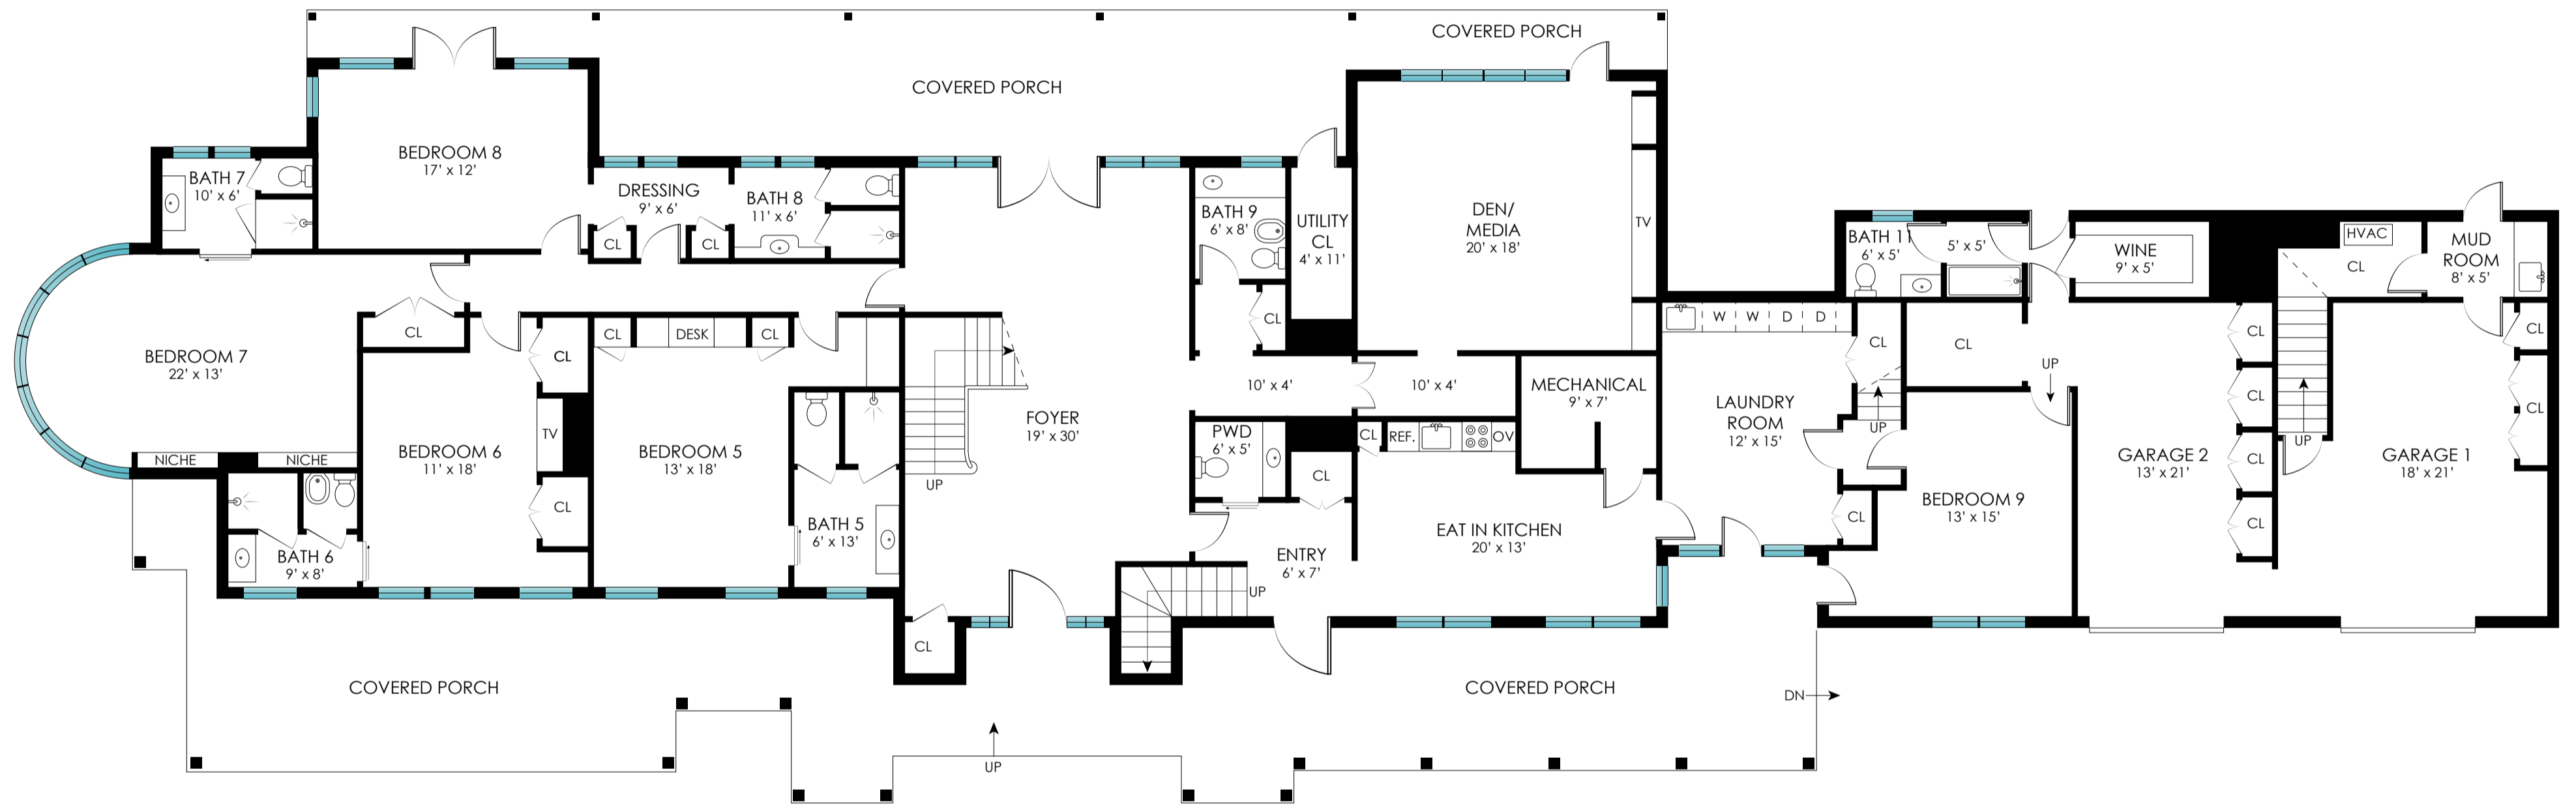

**1710 MEADOW LANE  
SOUTHAMPTON, NY**

**1ST FLOOR - 3930 SF  
GARAGE 1 - 380 SF  
GARAGE 2 - 273 SF**

# 1710 MEADOW LANE SOUTHAMPTON, NY

2ND FLOOR - 4140 SF

1710 MEADOW LANE  
SOUTHAMPTON, NY

POOL HOUSE - 200 SF