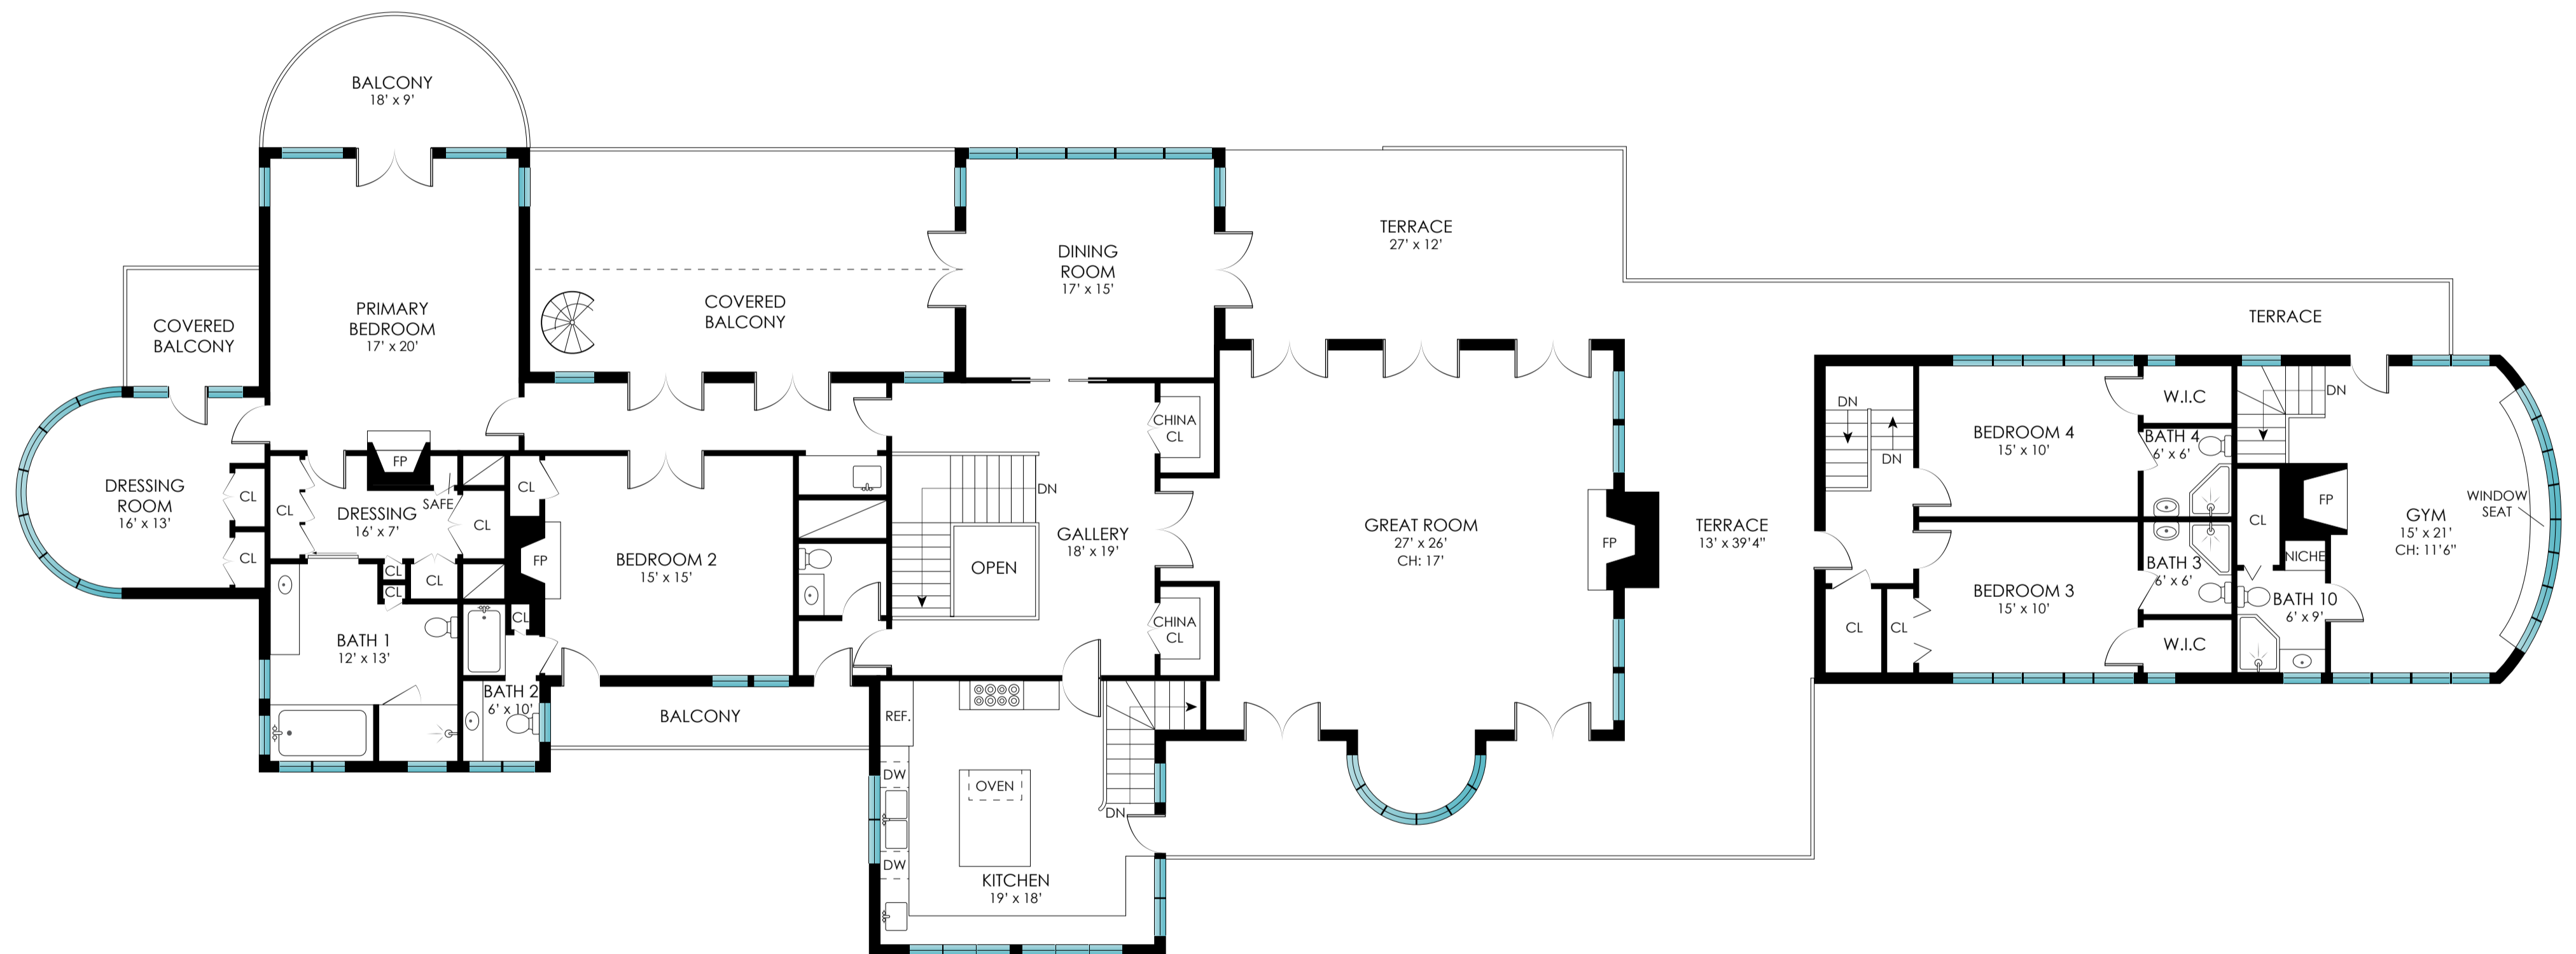

**1710 MEADOW LANE  
SOUTHAMPTON, NY**

**1ST FLOOR - 3930 SF  
GARAGE 1 - 380 SF  
GARAGE 2 - 273 SF**

# 1710 MEADOW LANE SOUTHAMPTON, NY

2ND FLOOR - 4140 SF

1710 MEADOW LANE  
SOUTHAMPTON, NY

POOL HOUSE - 200 SF