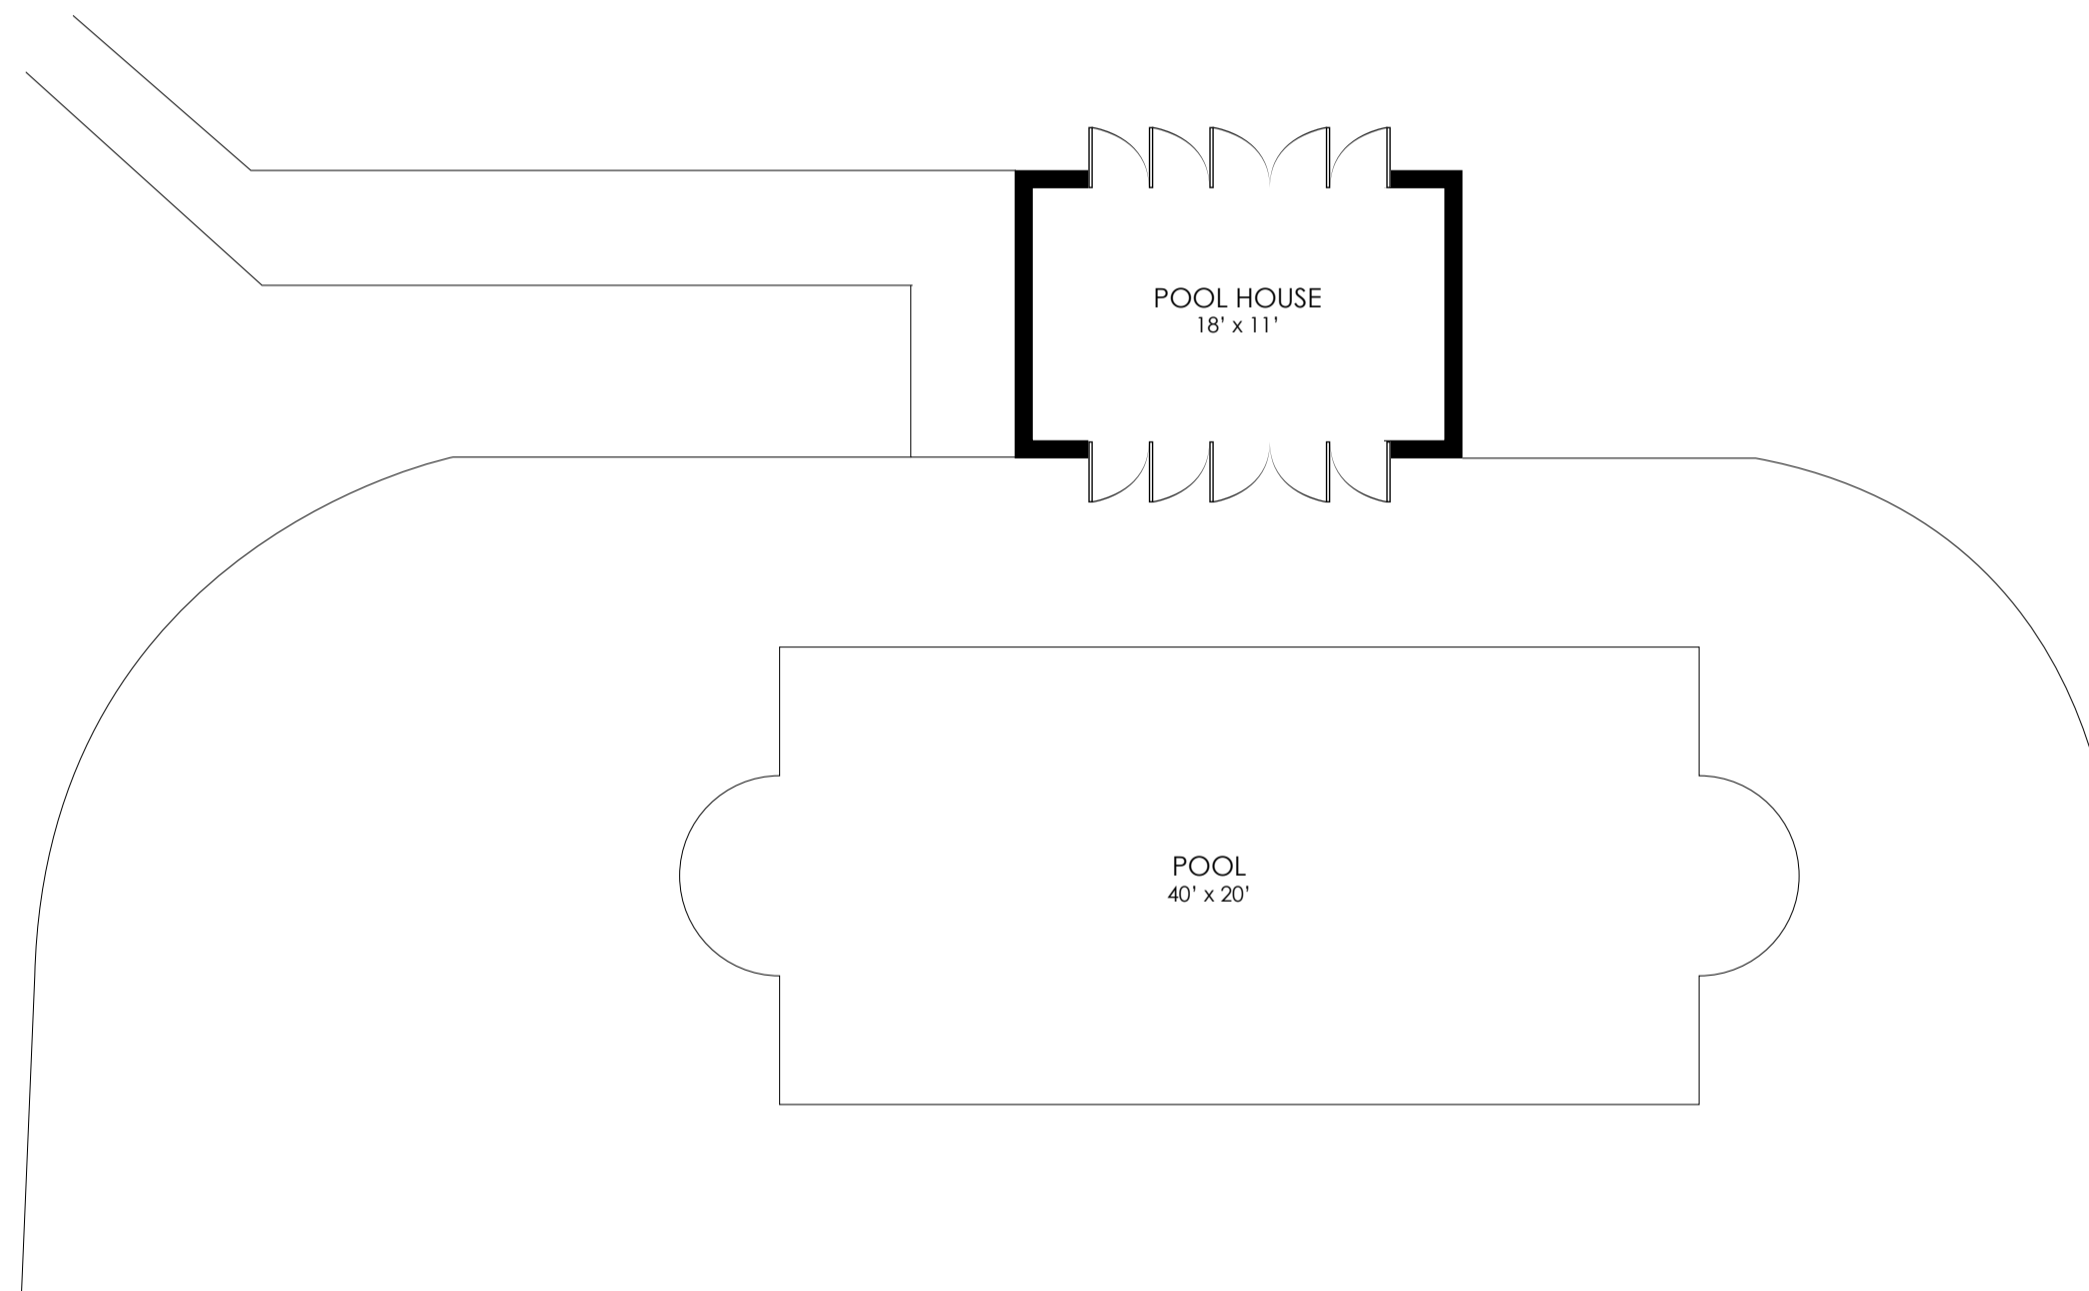

**1710 MEADOW LANE  
SOUTHAMPTON, NY**

**1ST FLOOR - 3930 SF  
GARAGE 1 - 380 SF  
GARAGE 2 - 273 SF**

# 1710 MEADOW LANE SOUTHAMPTON, NY

2ND FLOOR - 4140 SF

1710 MEADOW LANE  
SOUTHAMPTON, NY

POOL HOUSE - 200 SF