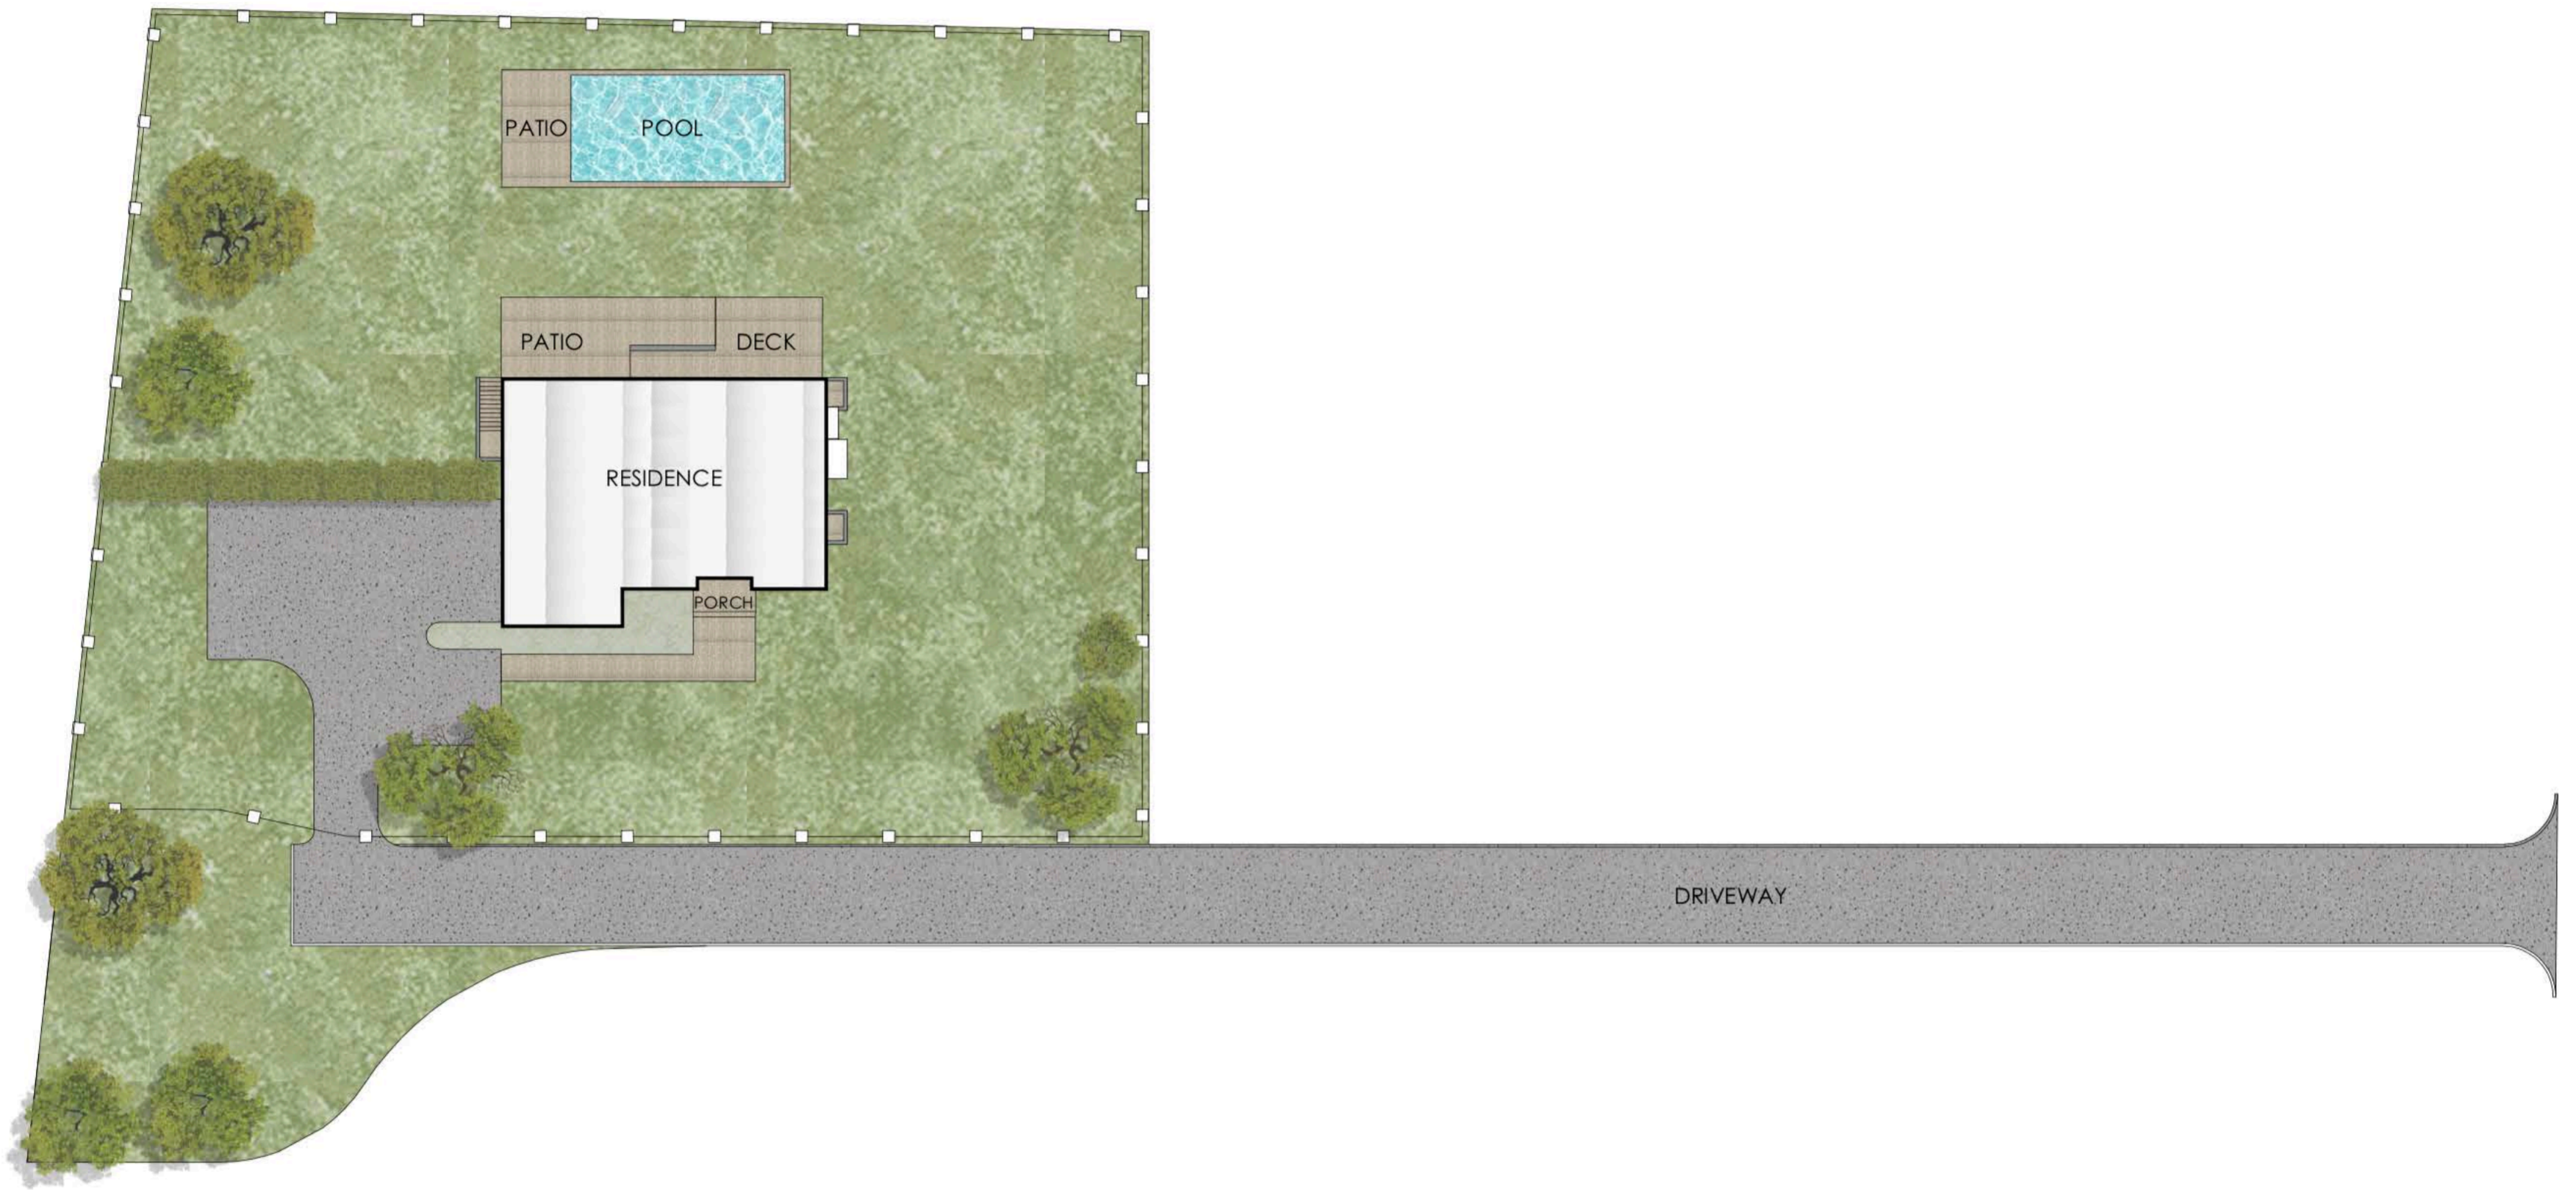

41 MIDDLE POND ROAD
SOUTHAMPTON, NY

SITE PLAN
TOTAL INTERIOR - 5,101 SF