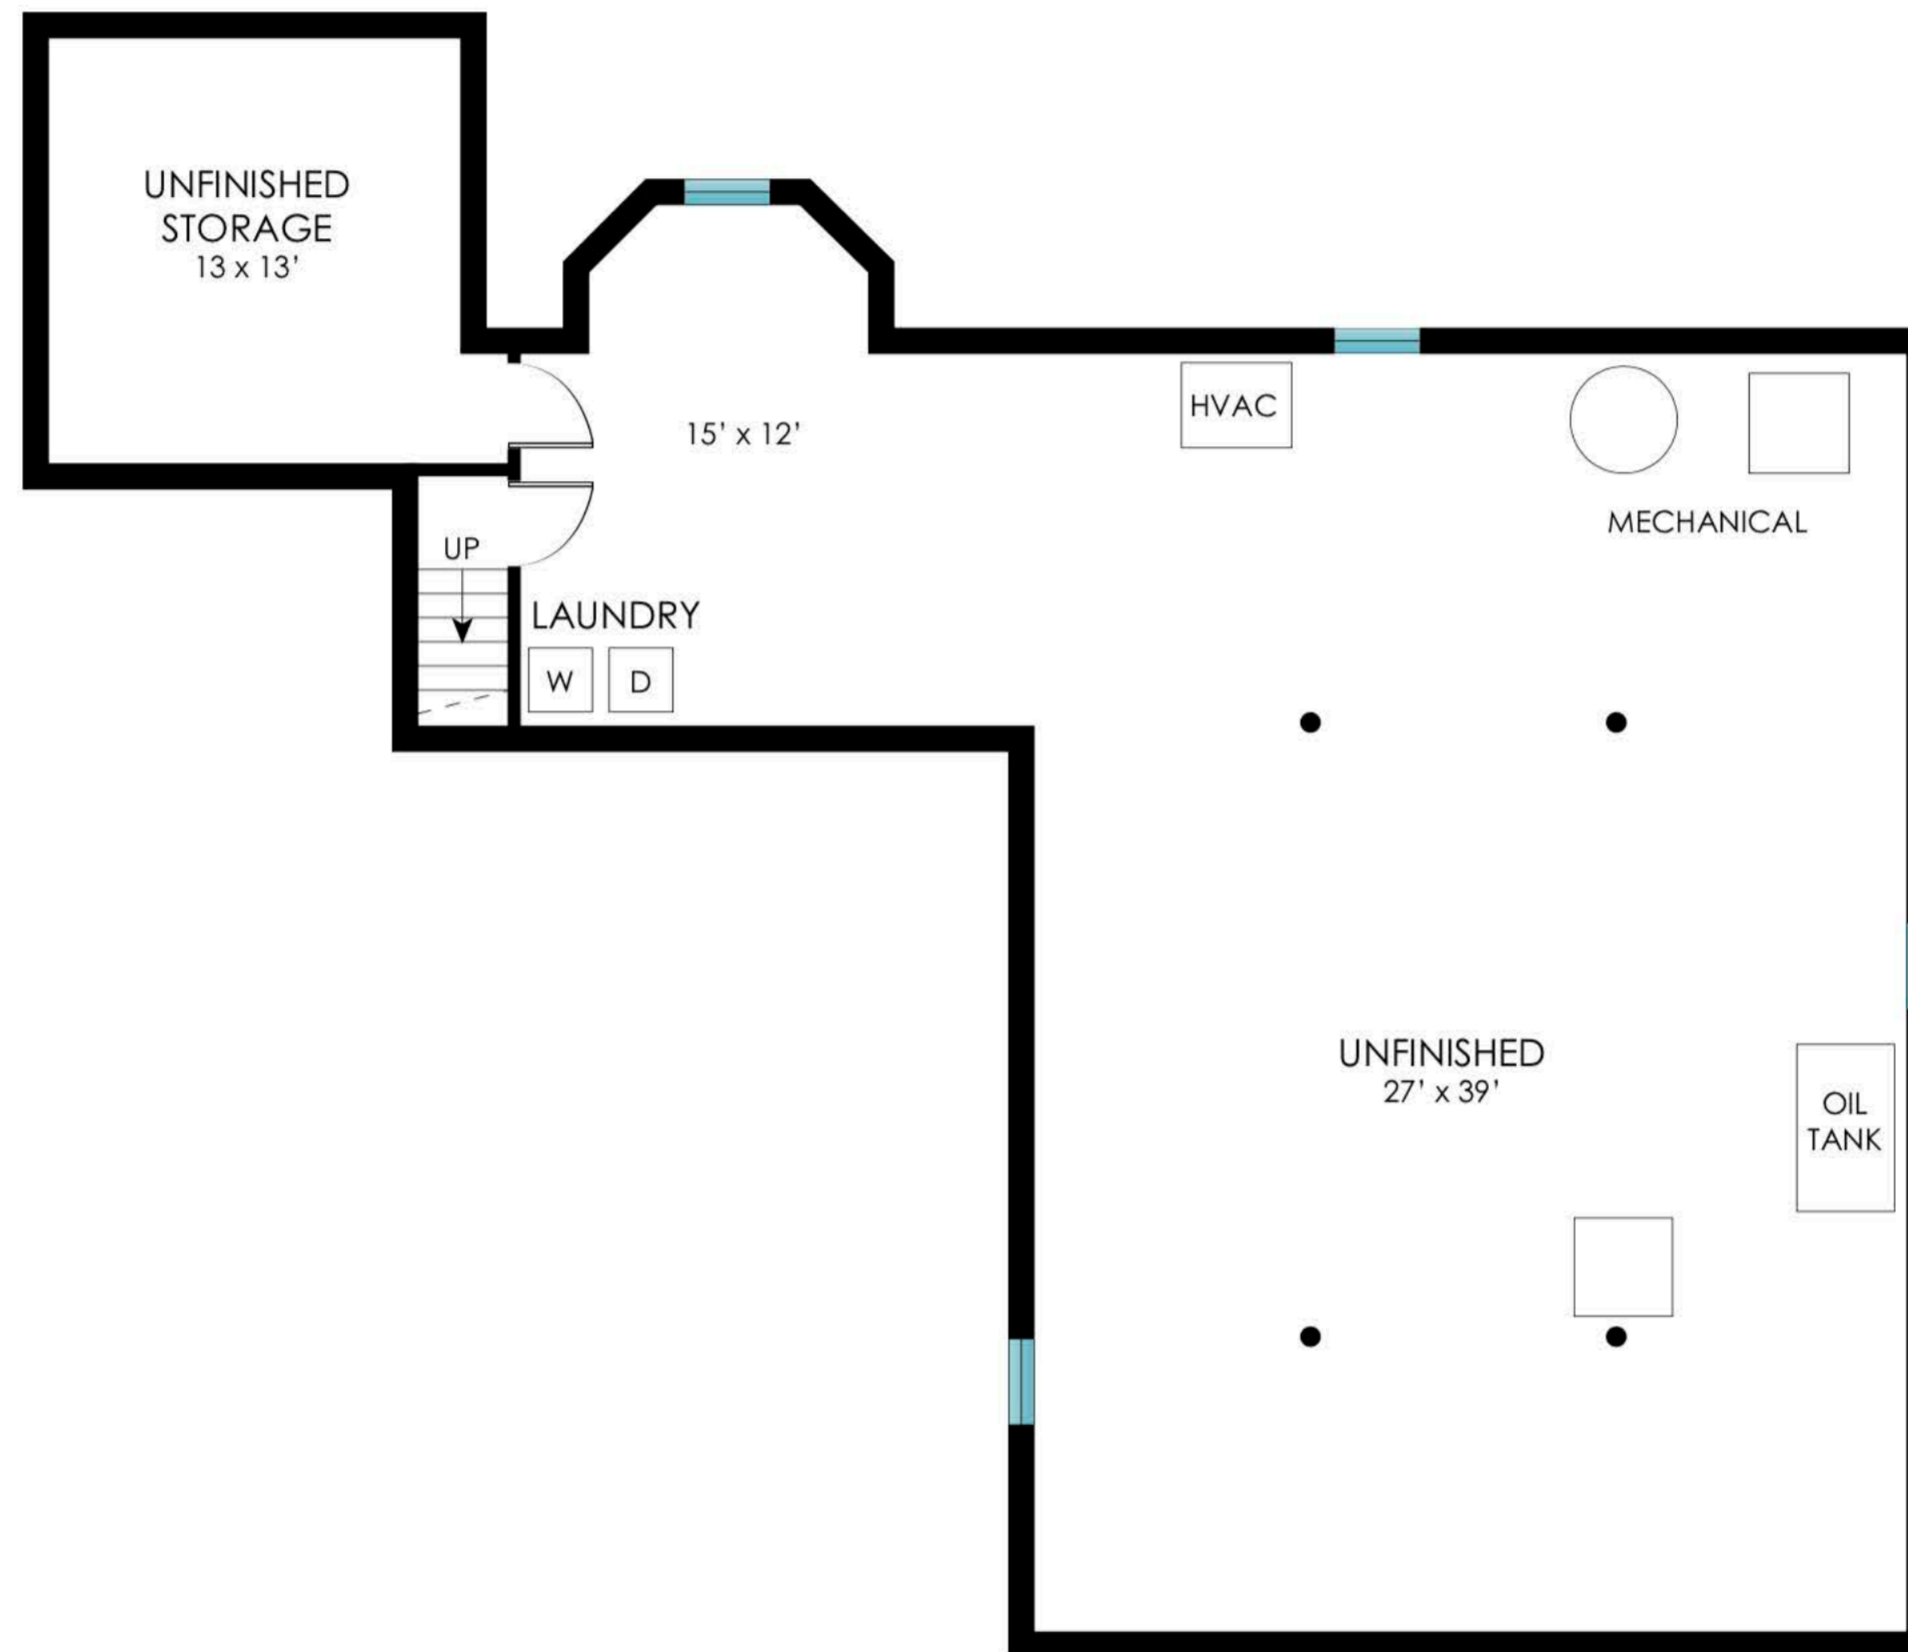

76 HARBOR DRIVE
SAG HARBOR, NY

corcoran

1ST FLOOR - 1,990 SF
GARAGE - 300 SF

76 HARBOR DRIVE
SAG HARBOR, NY

BASEMENT - 1,560 SF