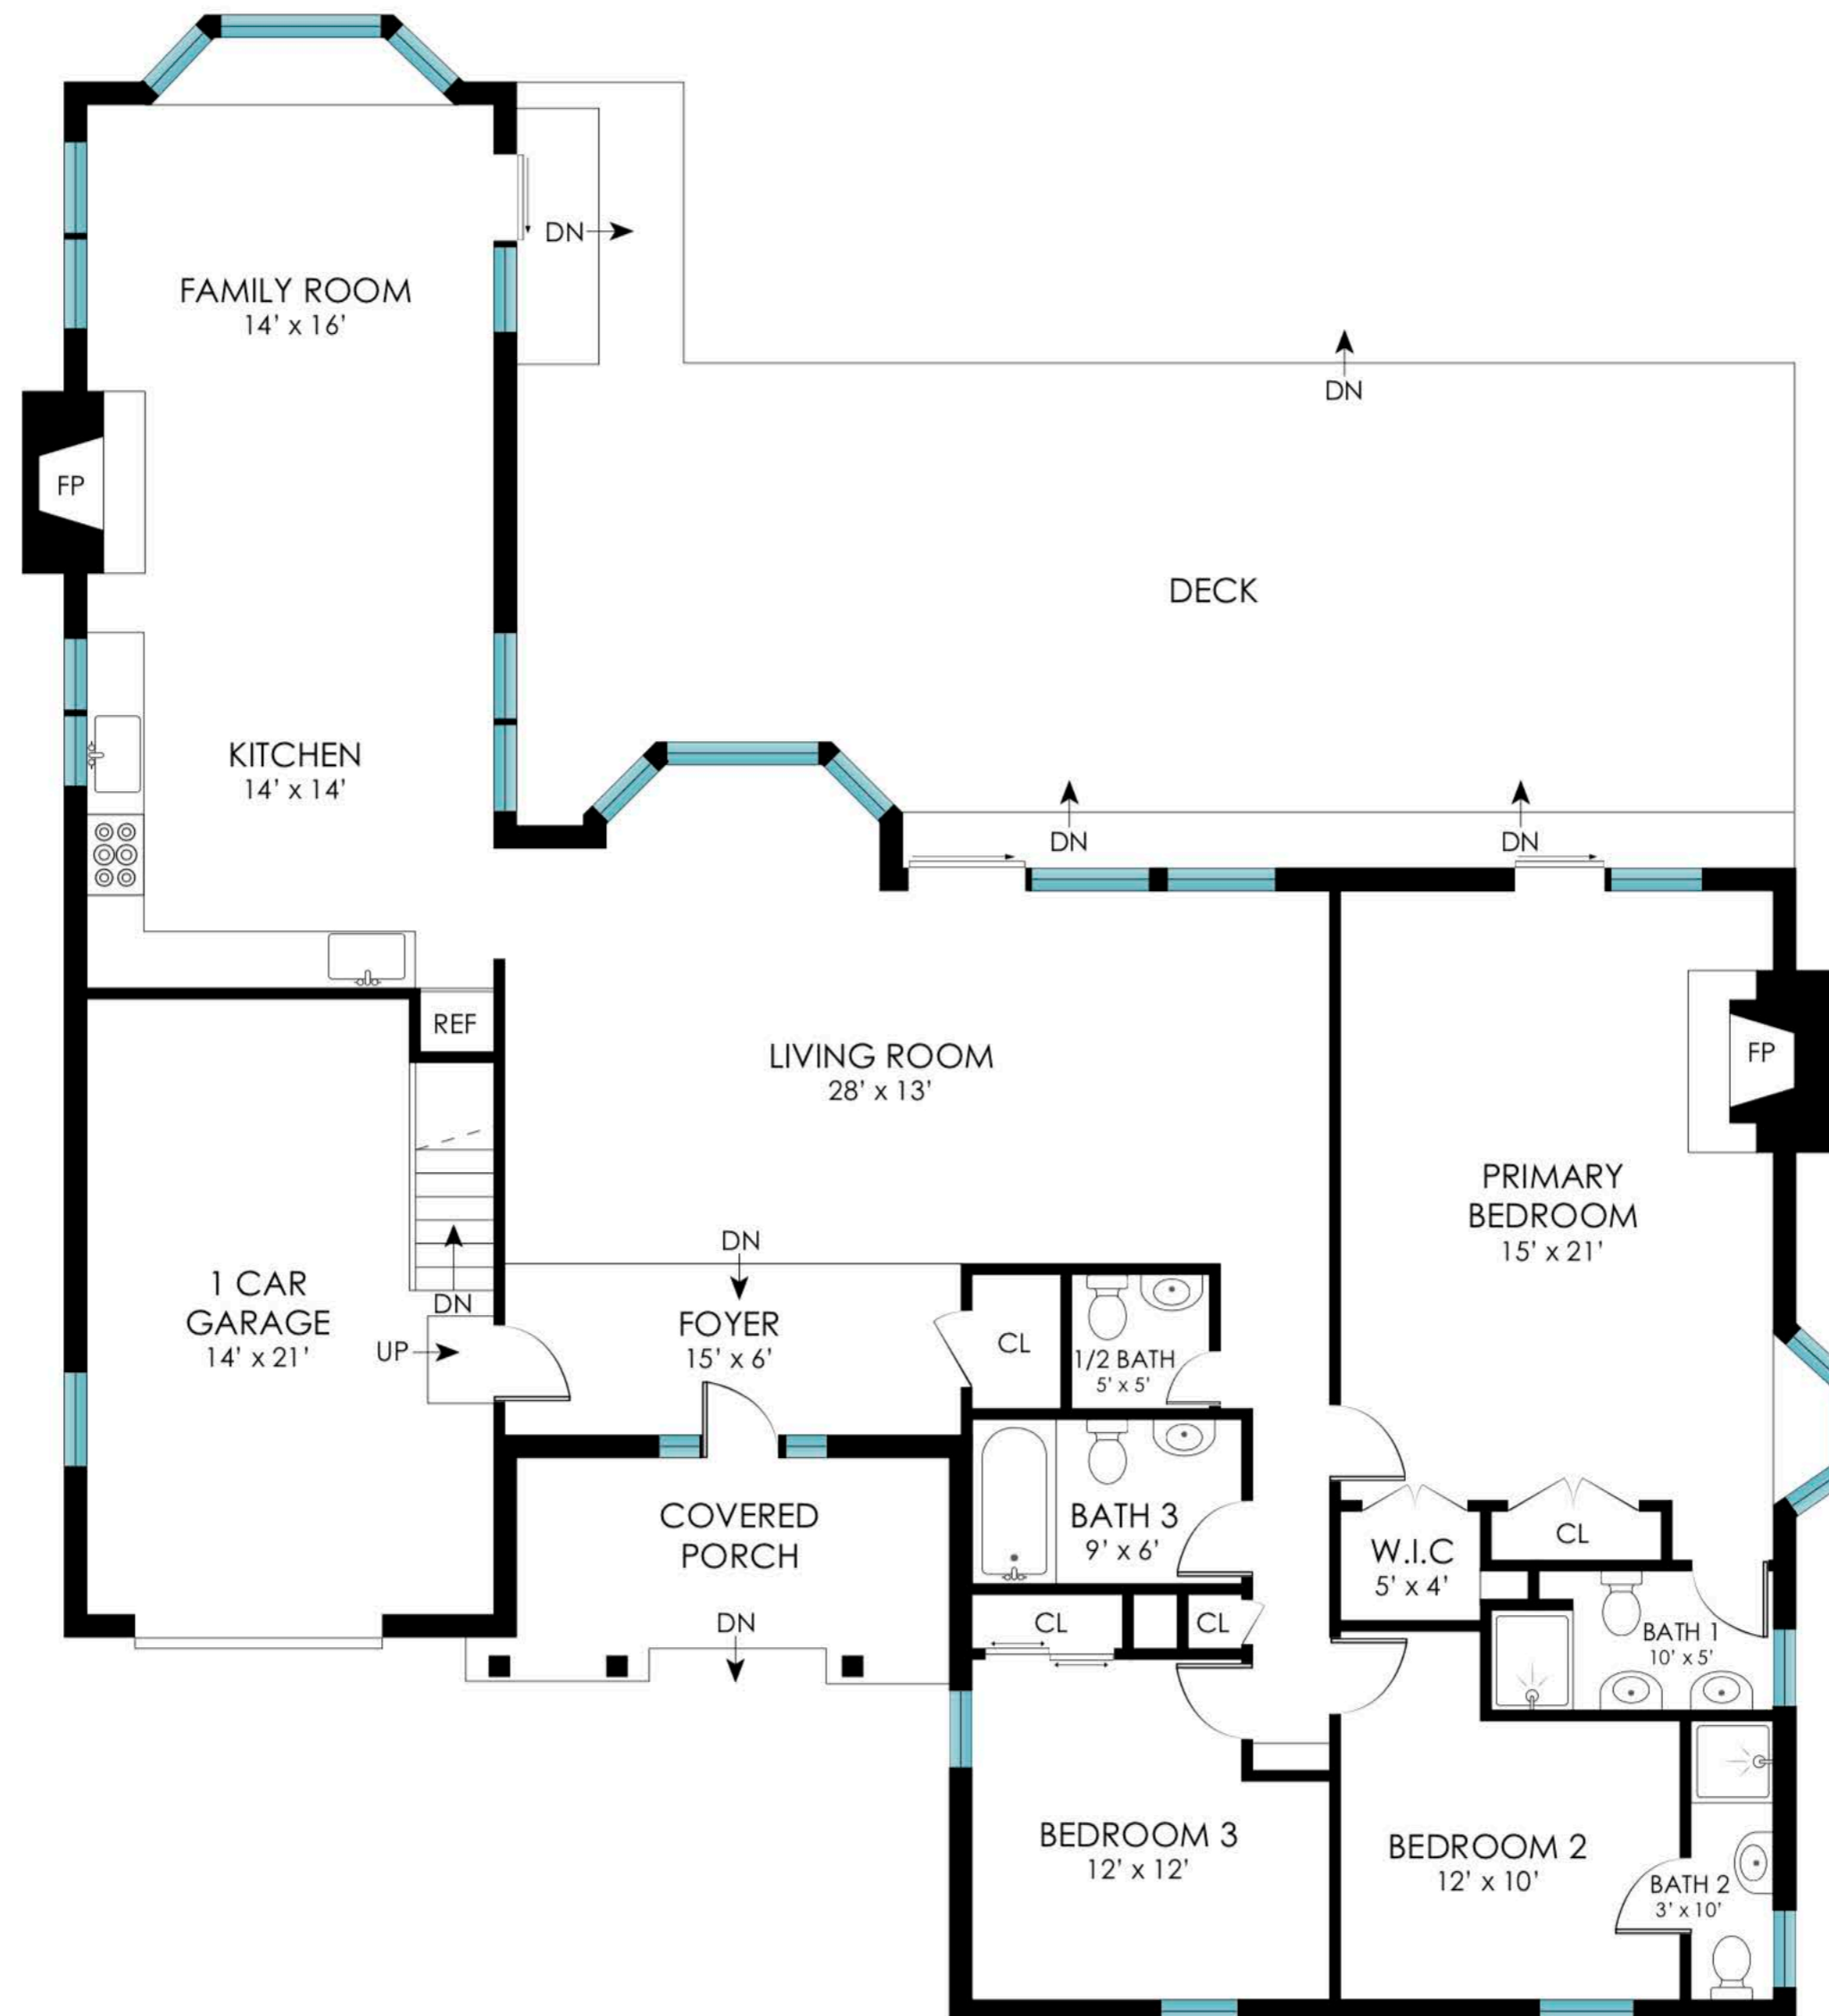

76 HARBOR DRIVE
SAG HARBOR, NY

corcoran

1ST FLOOR - 1,990 SF
GARAGE - 300 SF

76 HARBOR DRIVE
SAG HARBOR, NY

BASEMENT - 1,560 SF