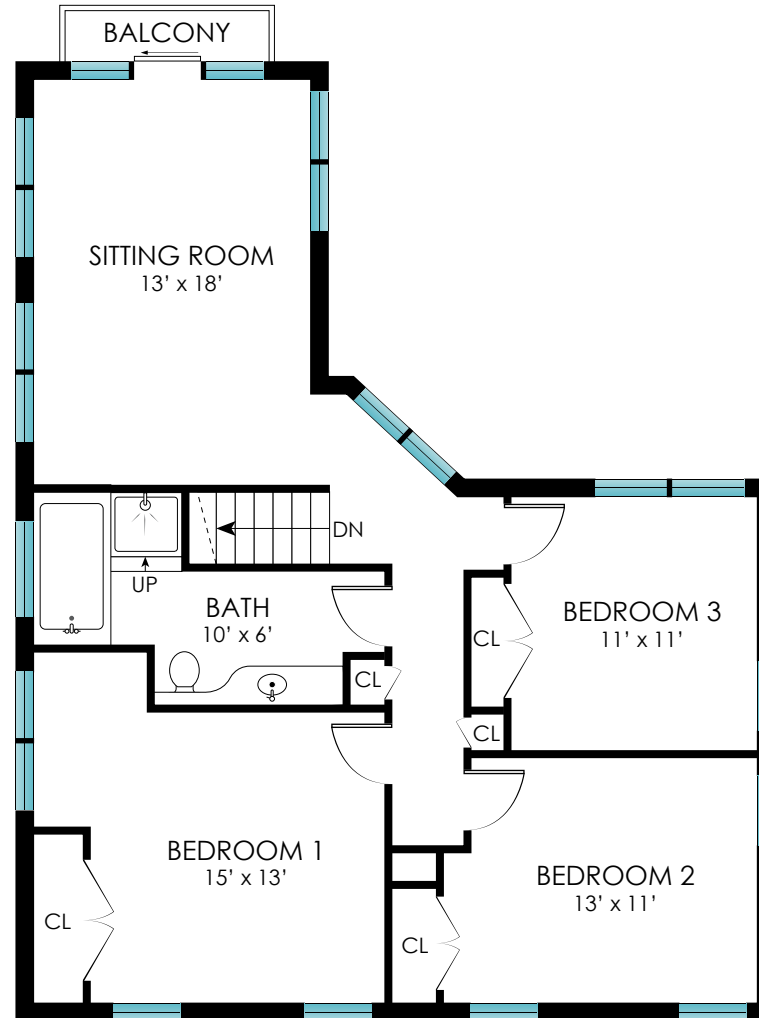

**90 SHORE DRIVE E
AMAGANSETT, NY**

corcoran

**ST FLOOR - 1,180 SF
GARAGE - 300 SF
SHED - 120 SF**

90 SHORE DRIVE E
AMAGANSETT, NY

corcoran

2ND FLOOR - 998 SF