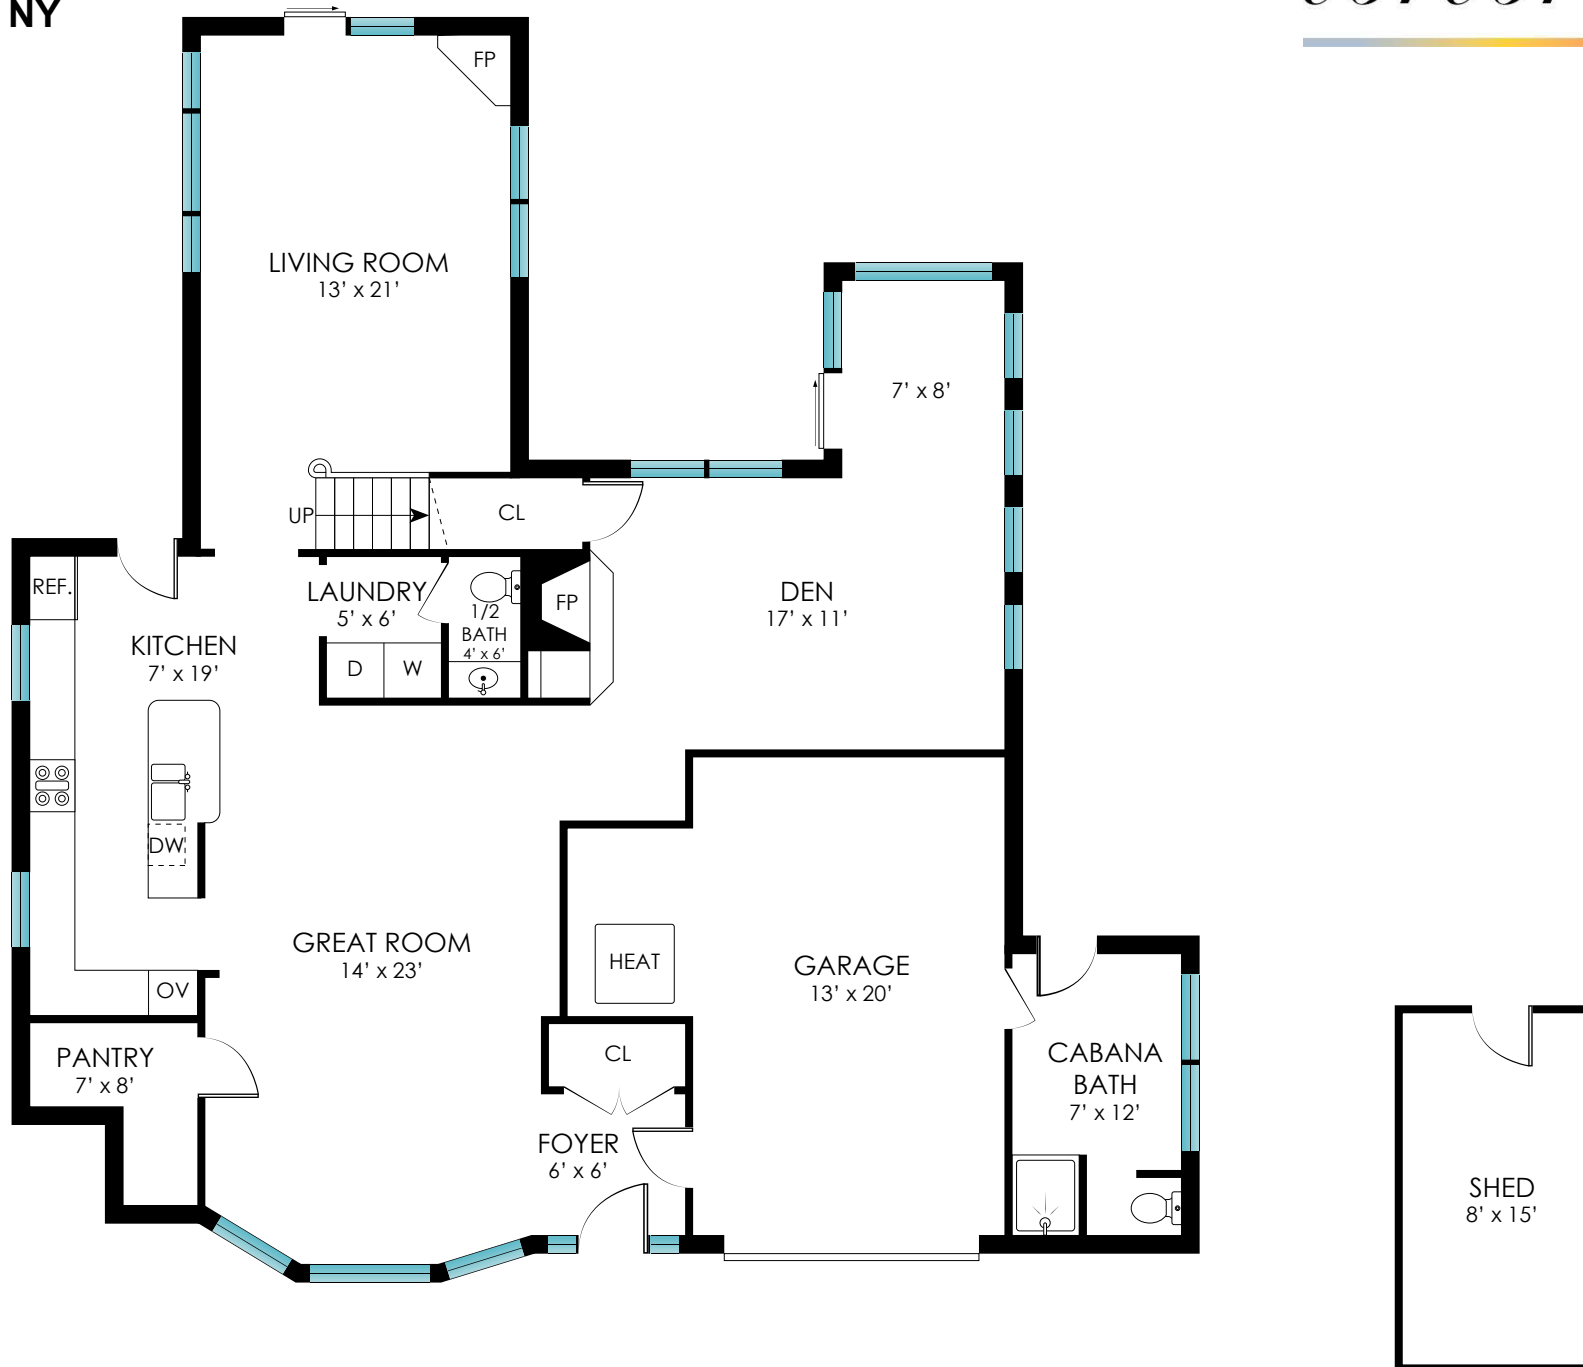

**90 SHORE DRIVE E
AMAGANSETT, NY**

corcoran

**ST FLOOR - 1,180 SF
GARAGE - 300 SF
SHED - 120 SF**

90 SHORE DRIVE E
AMAGANSETT, NY

corcoran

2ND FLOOR - 998 SF