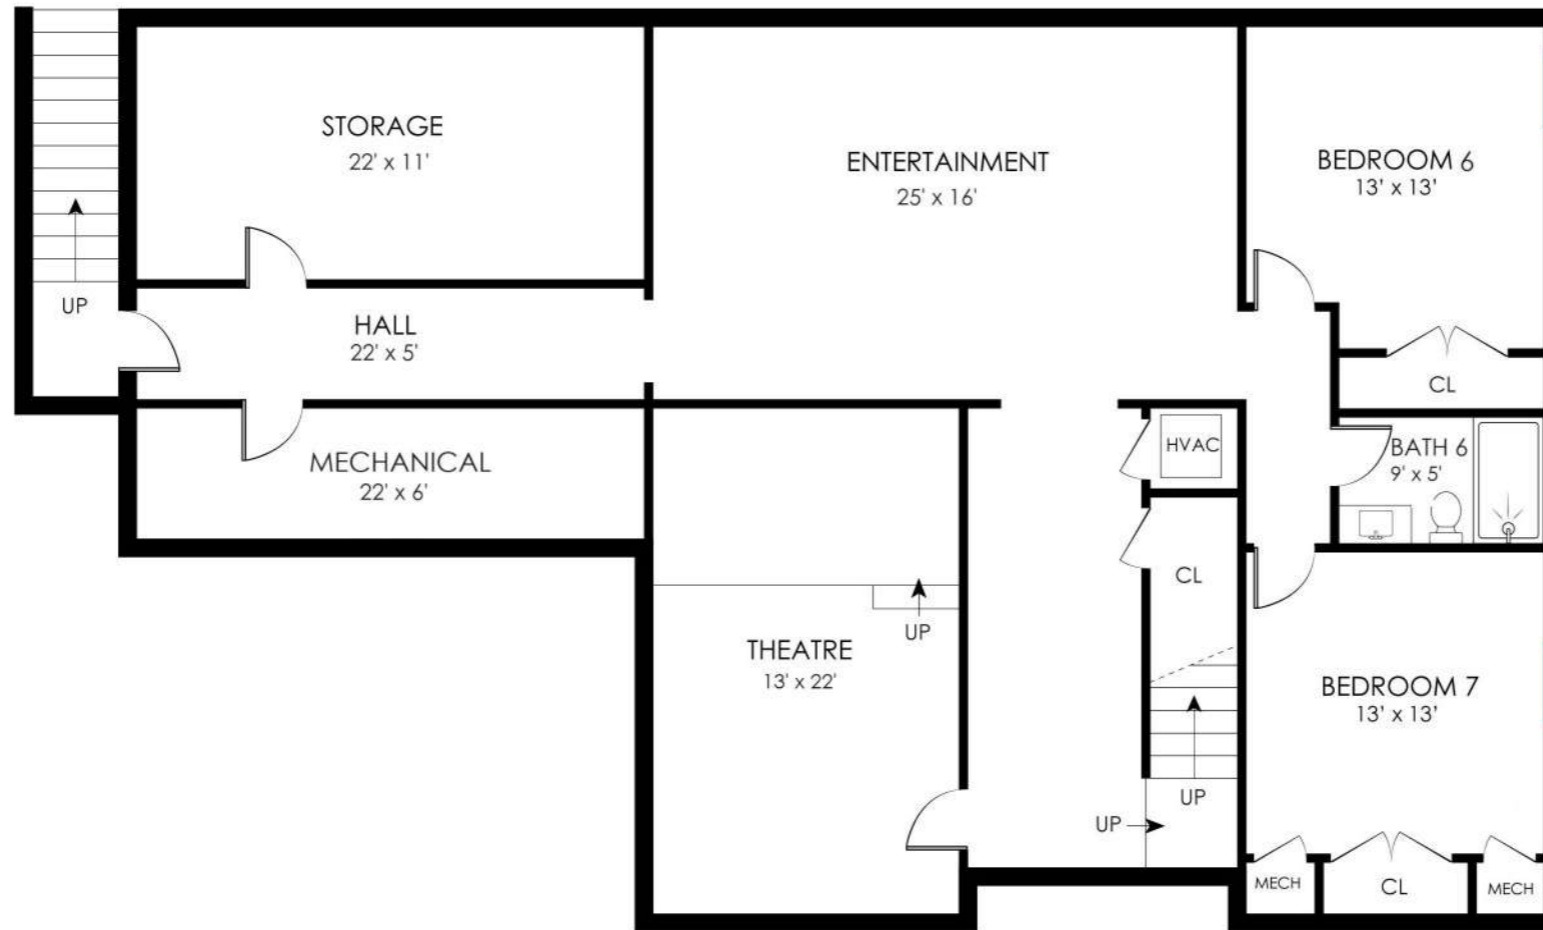

41 MIDDLE POND ROAD
SOUTHAMPTON, NY

1ST FLOOR - 2,079 SF
GARAGE - 635 SF

41 MIDDLE POND ROAD
SOUTHAMPTON, NY

SECOND FLOOR - 2,052 SF

41 MIDDLE POND ROAD
SOUTHAMPTON, NY

LOWER LEVEL - 2020 SF