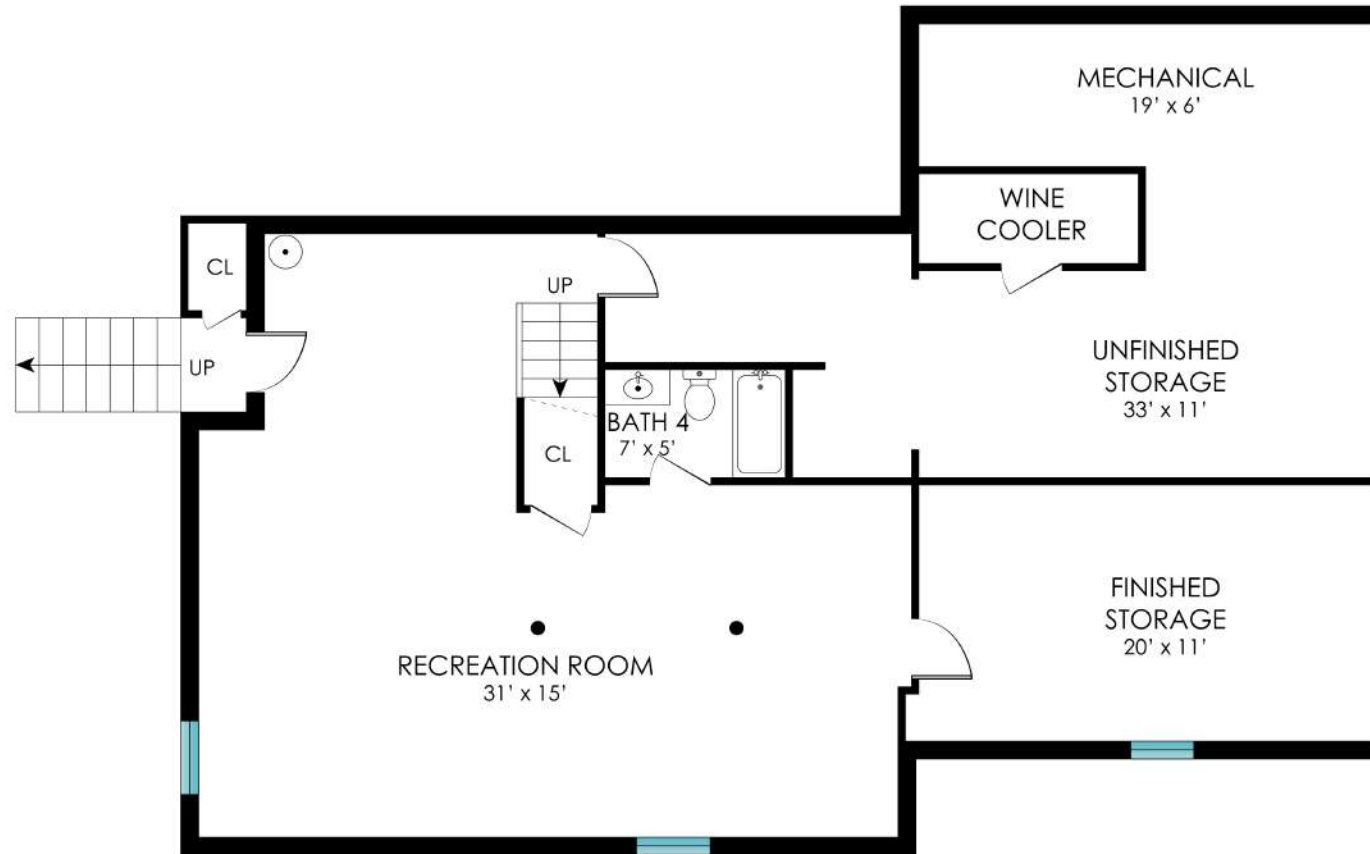

54 NORTHWEST ROAD
EAST HAMPTON

corcoran

1ST FLOOR - 2380 SF

54 NORTHWEST ROAD
EAST HAMPTON

corcoran

2ND FLOOR - 605 SF

54 NORTHWEST ROAD
EAST HAMPTON

corcoran

LOWER LEVEL - 1400 SF