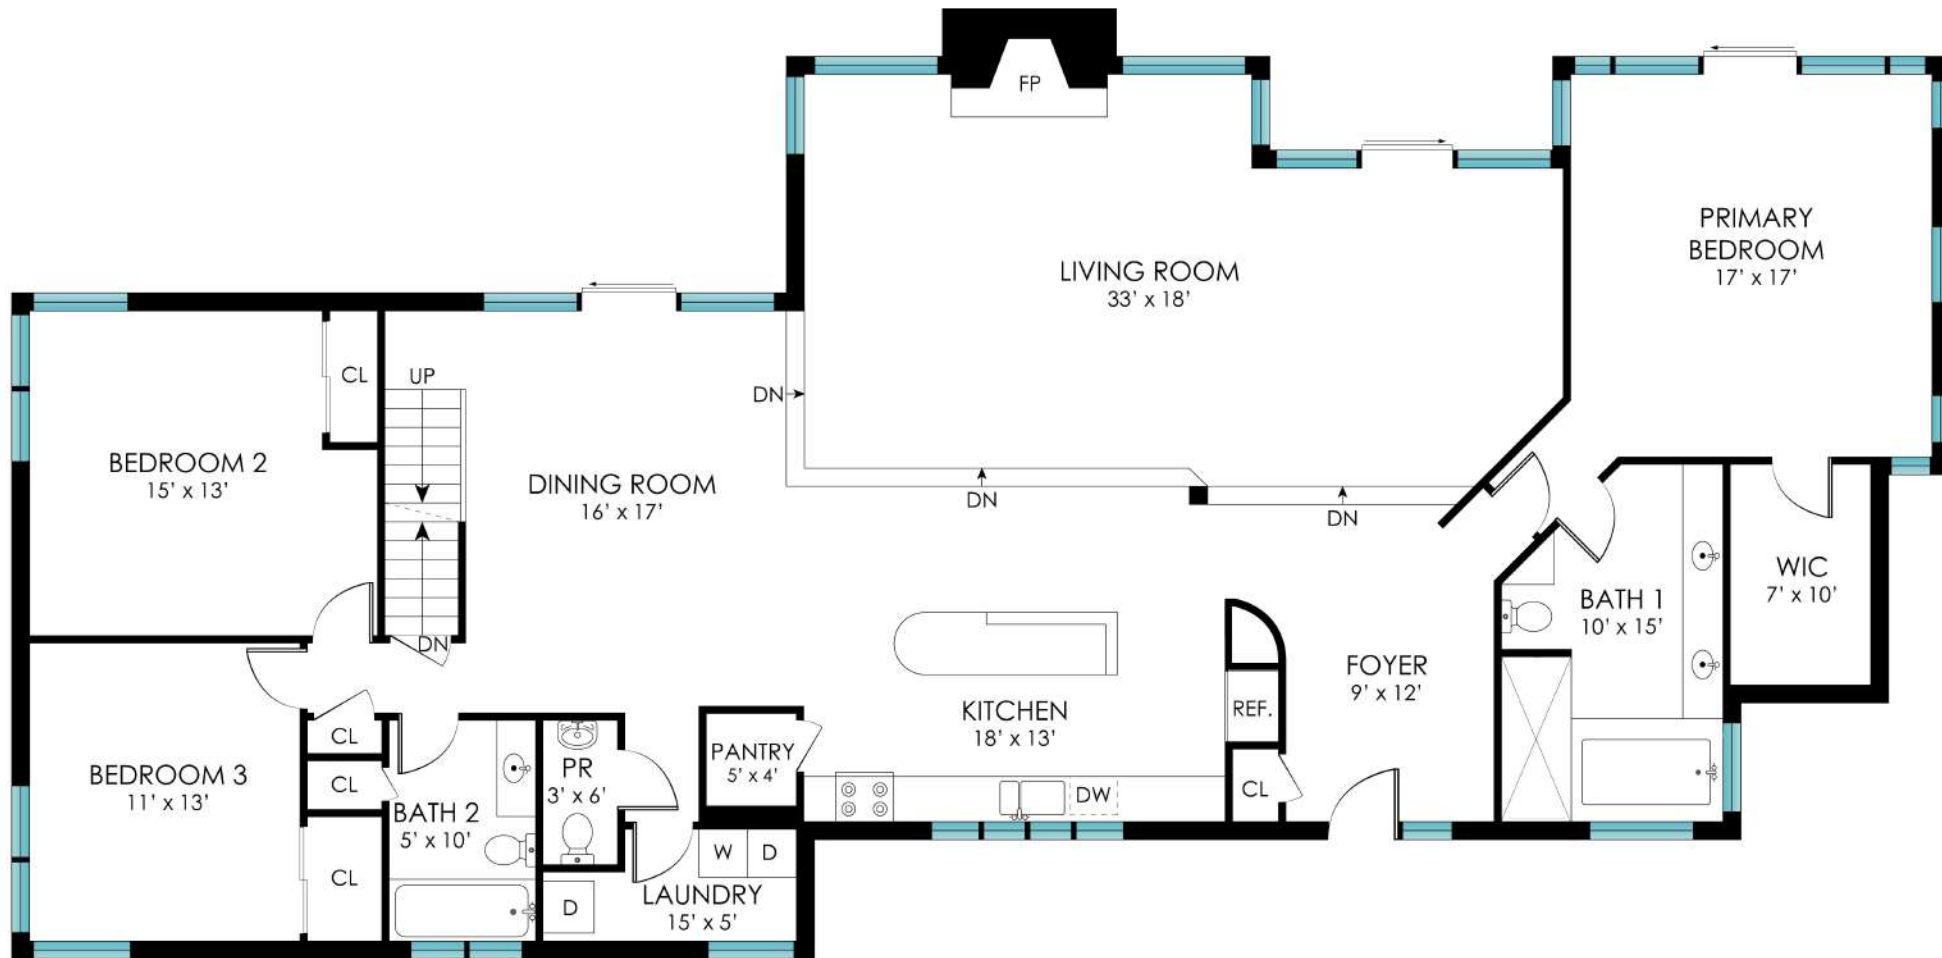

54 NORTHWEST ROAD
EAST HAMPTON

corcoran

1ST FLOOR - 2380 SF

54 NORTHWEST ROAD
EAST HAMPTON

corcoran

2ND FLOOR - 605 SF

54 NORTHWEST ROAD
EAST HAMPTON

corcoran

LOWER LEVEL - 1400 SF