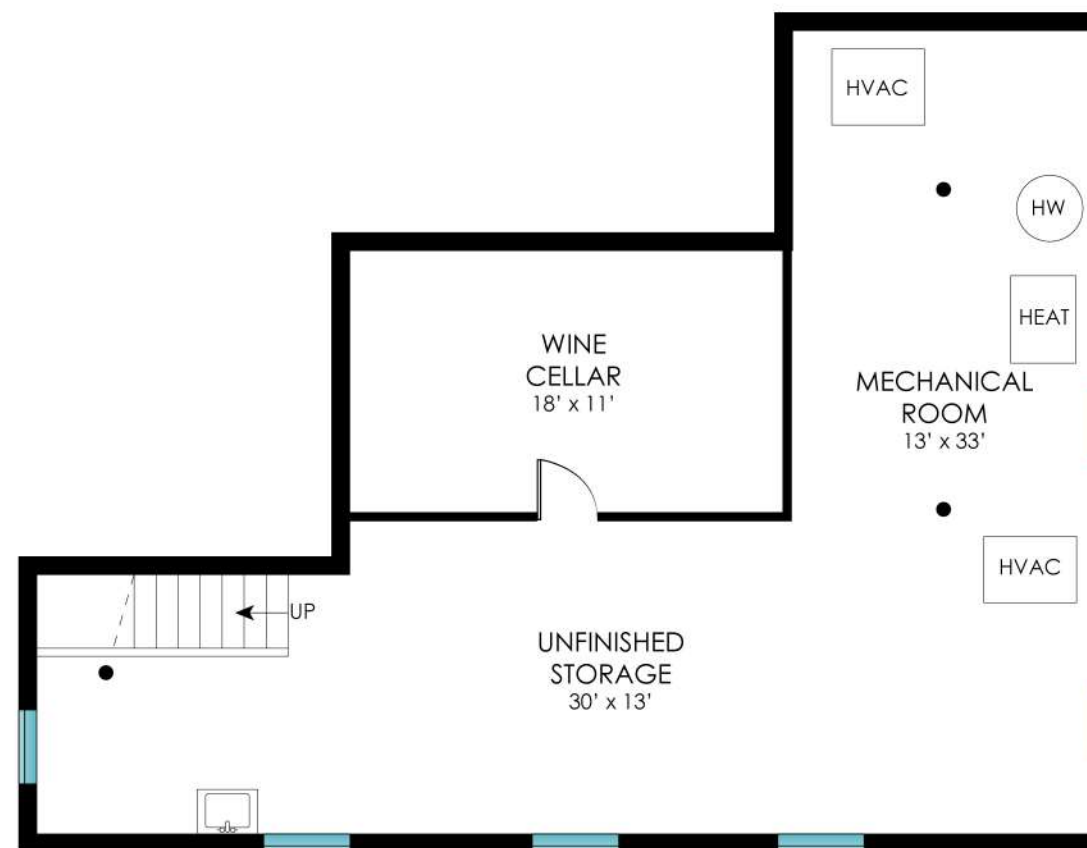

254 CAPTAINS NECK LANE
SOUTHAMPTON, NY

corcoran

1ST FLOOR - 3078 SF

254 CAPTAINS NECK LANE
SOUTHAMPTON, NY

corcoran

2ND FLOOR - 2020 SF

254 CAPTAINS NECK LANE
SOUTHAMPTON, NY

corcoran

LOWER LEVEL - 993 SF