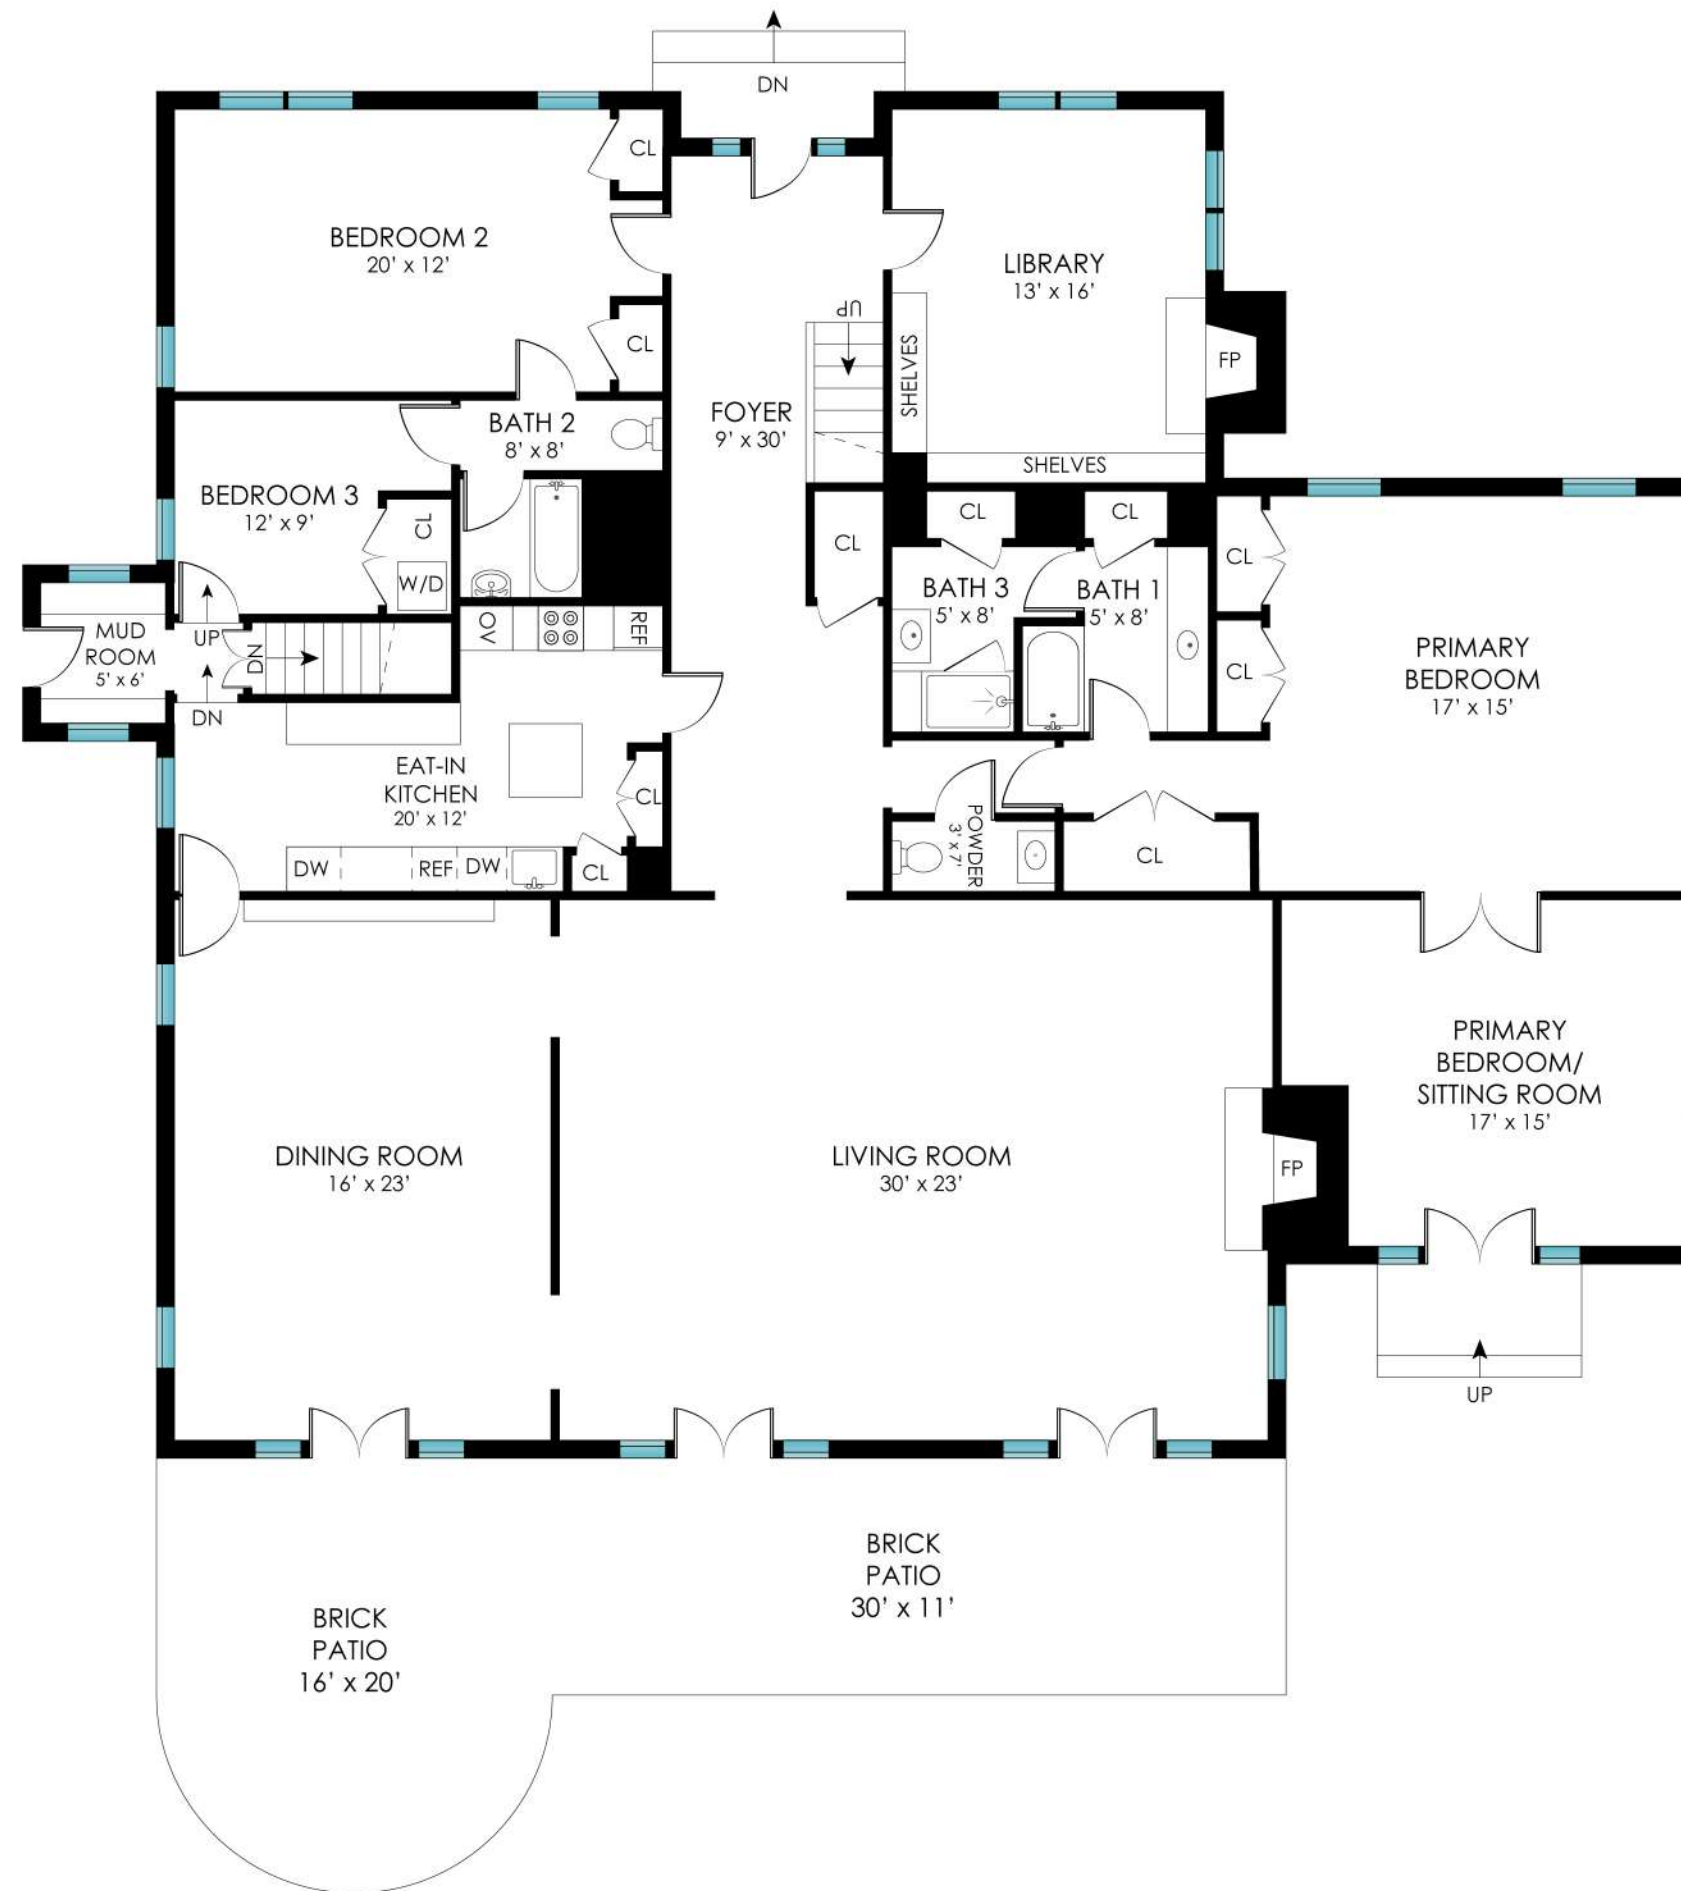

254 CAPTAINS NECK LANE
SOUTHAMPTON, NY

corcoran

1ST FLOOR - 3078 SF

254 CAPTAINS NECK LANE
SOUTHAMPTON, NY

corcoran

2ND FLOOR - 2020 SF

254 CAPTAINS NECK LANE
SOUTHAMPTON, NY

corcoran

LOWER LEVEL - 993 SF