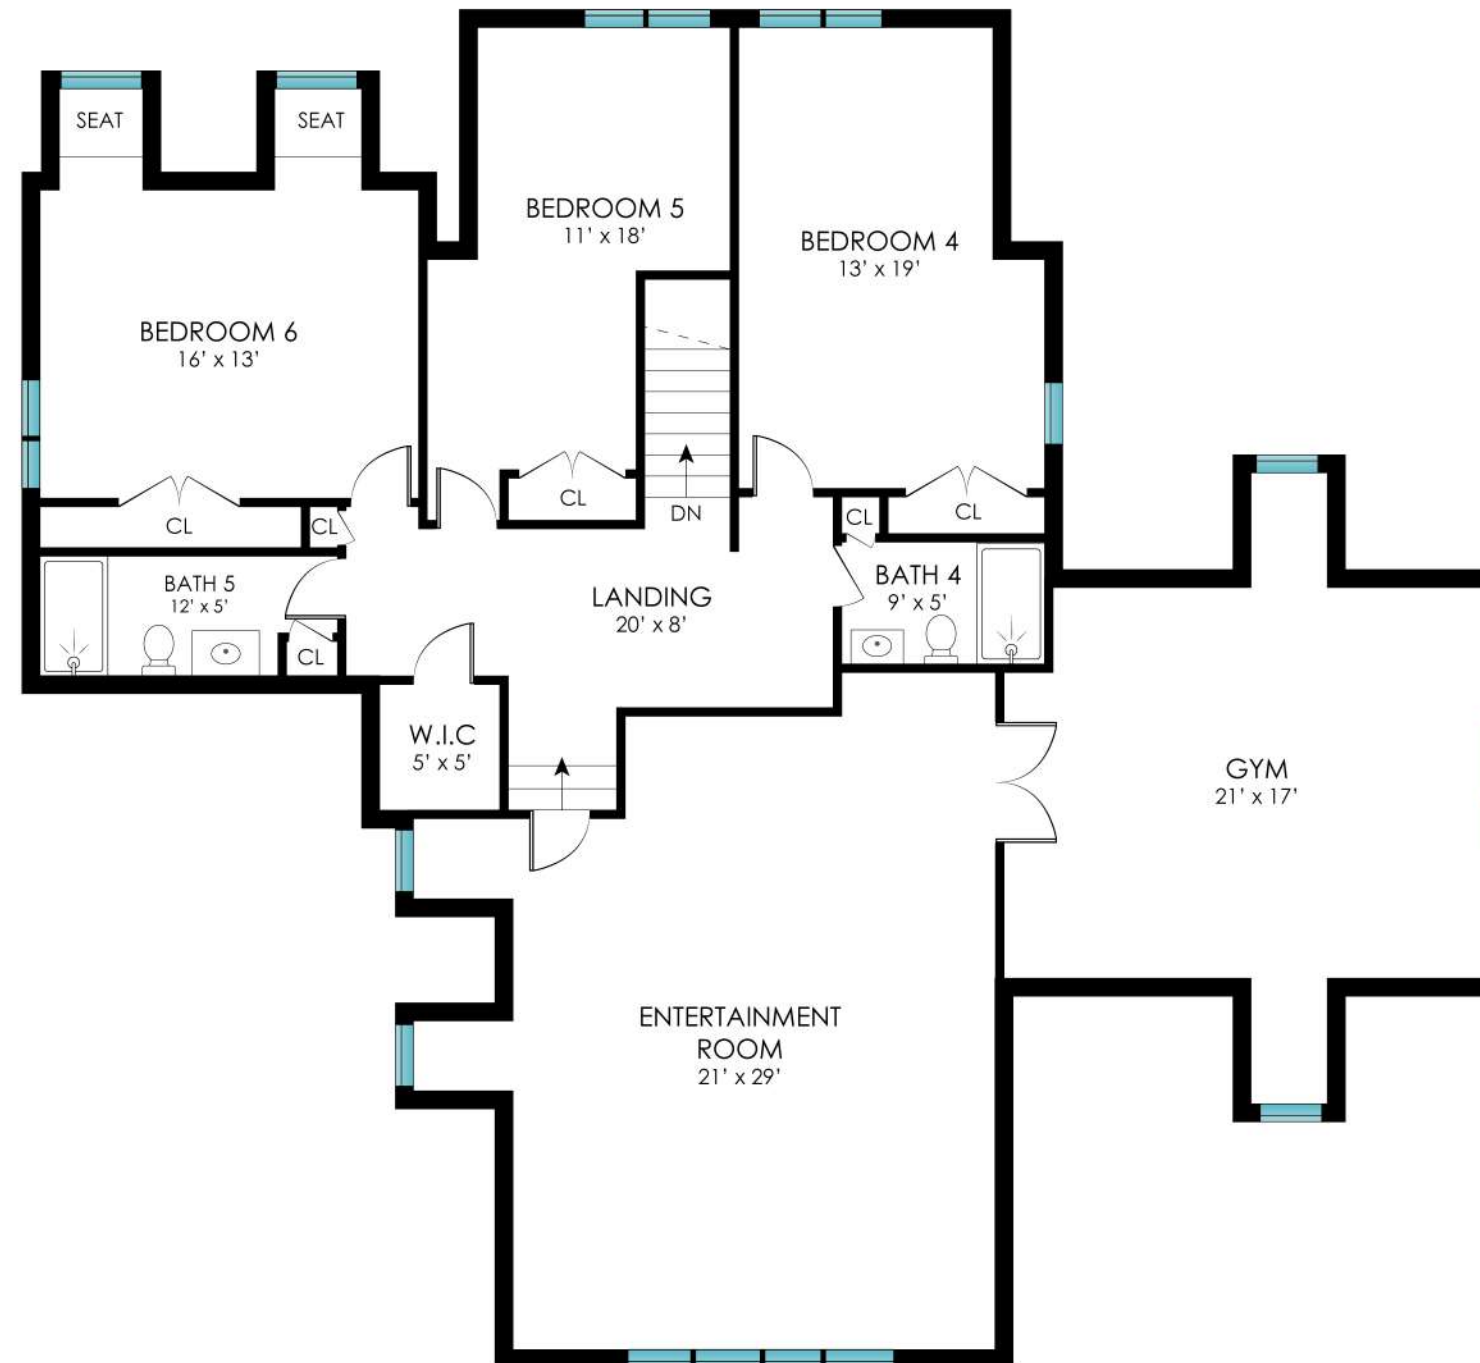

254 CAPTAINS NECK LANE
SOUTHAMPTON, NY

corcoran

1ST FLOOR - 3078 SF

254 CAPTAINS NECK LANE
SOUTHAMPTON, NY

corcoran

2ND FLOOR - 2020 SF

254 CAPTAINS NECK LANE
SOUTHAMPTON, NY

corcoran

LOWER LEVEL - 993 SF